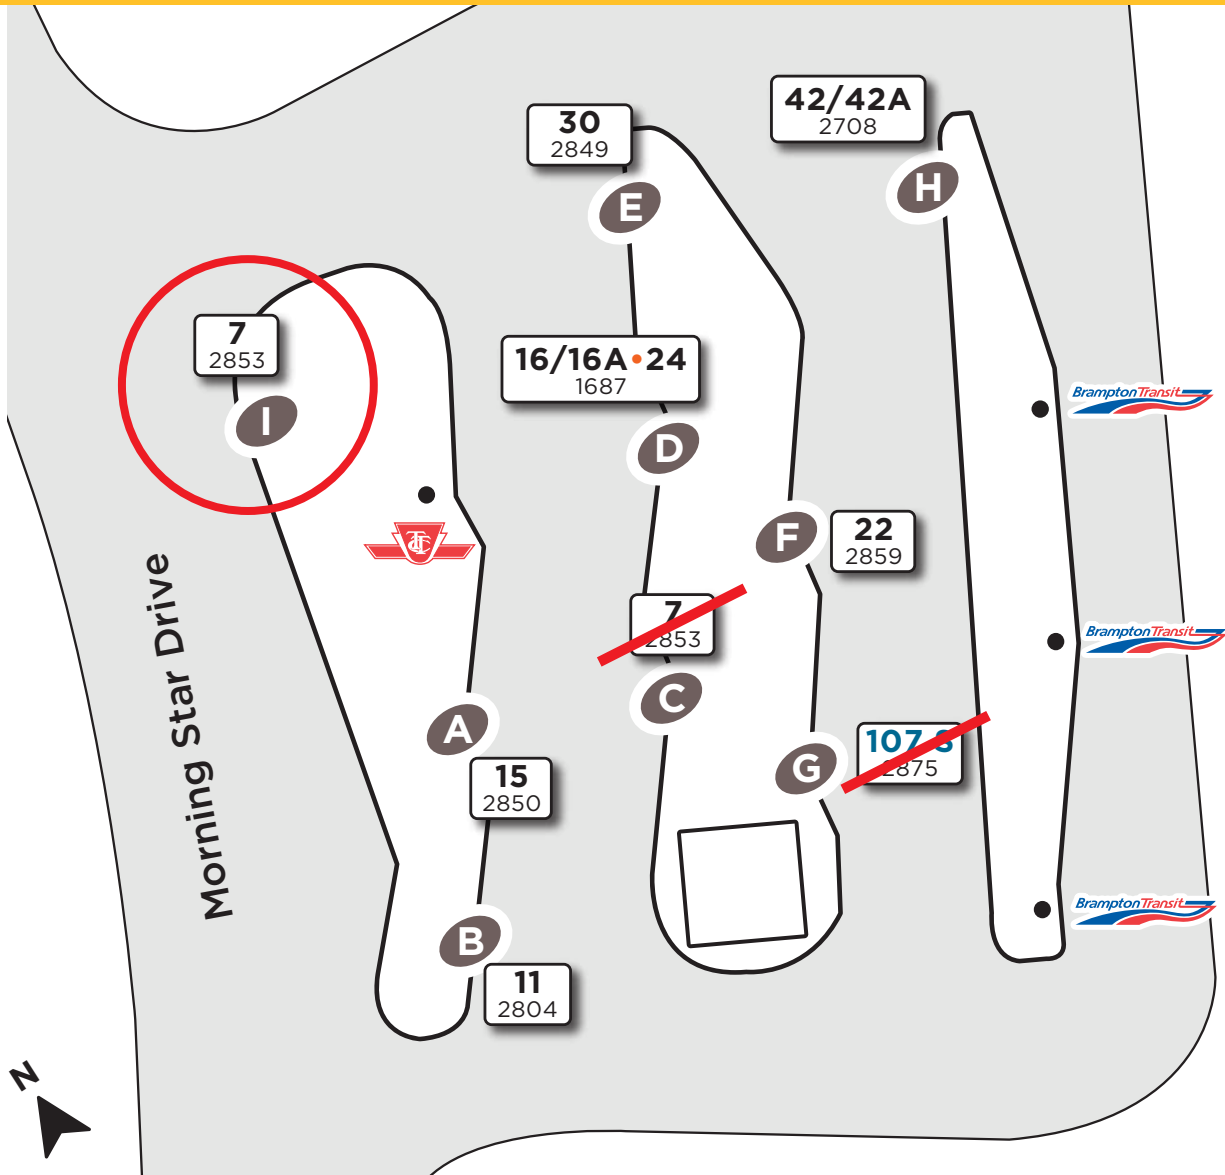

Westwood Square

Bus stop change effective Jan. 17, 2022

MiWay customers can board **Route 7 Airport** at **Platform I**.

Note: Route 107 Malton Express was suspended until further notice, as of Jan. 7.

Map not to scale

Legend

Route # — **30**
Bus stop # — 2849

Platform Letter

Effective: January 17, 2022