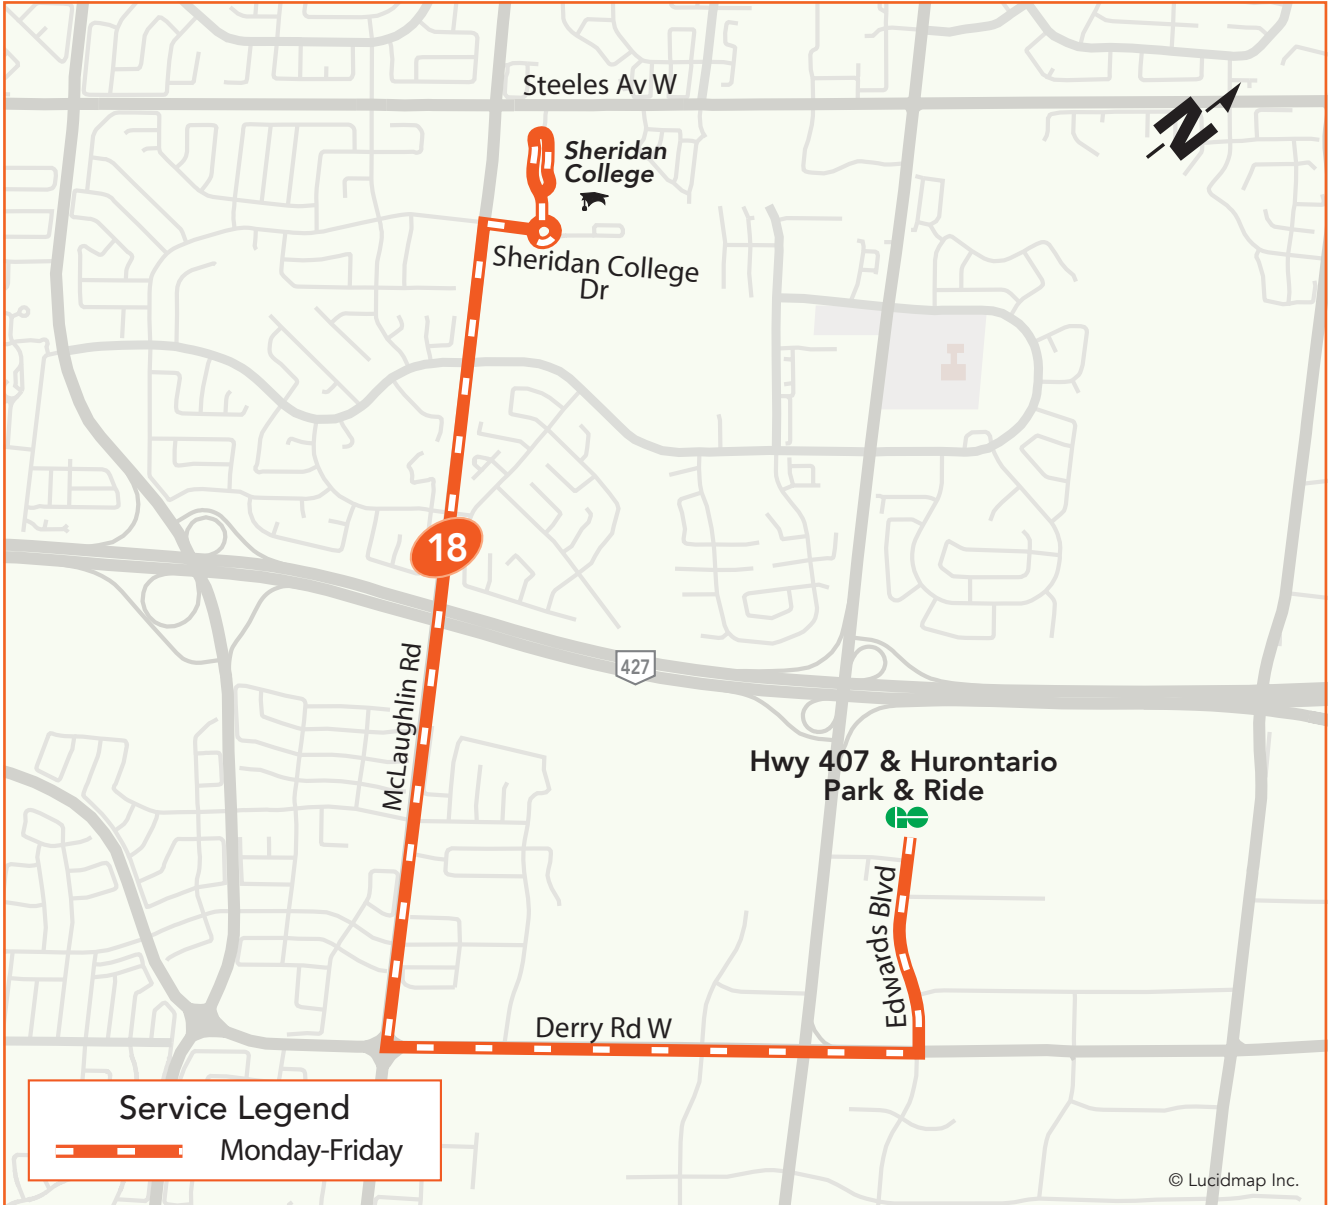

# 18

# McLaughlin-Derry

**Local Route**  
**Monday to Friday**

**Northbound** to Sheridan College (Davis Campus)  
**Southbound** to 407 & Hurontario

## Legend

- |                                    |                    |                  |
|------------------------------------|--------------------|------------------|
| Terminal                           | TTC Subway Station | Library          |
| Transitway Station                 | GO Train Station   | Community Centre |
| High School, University or College | Hospital           | Shopping Centre  |