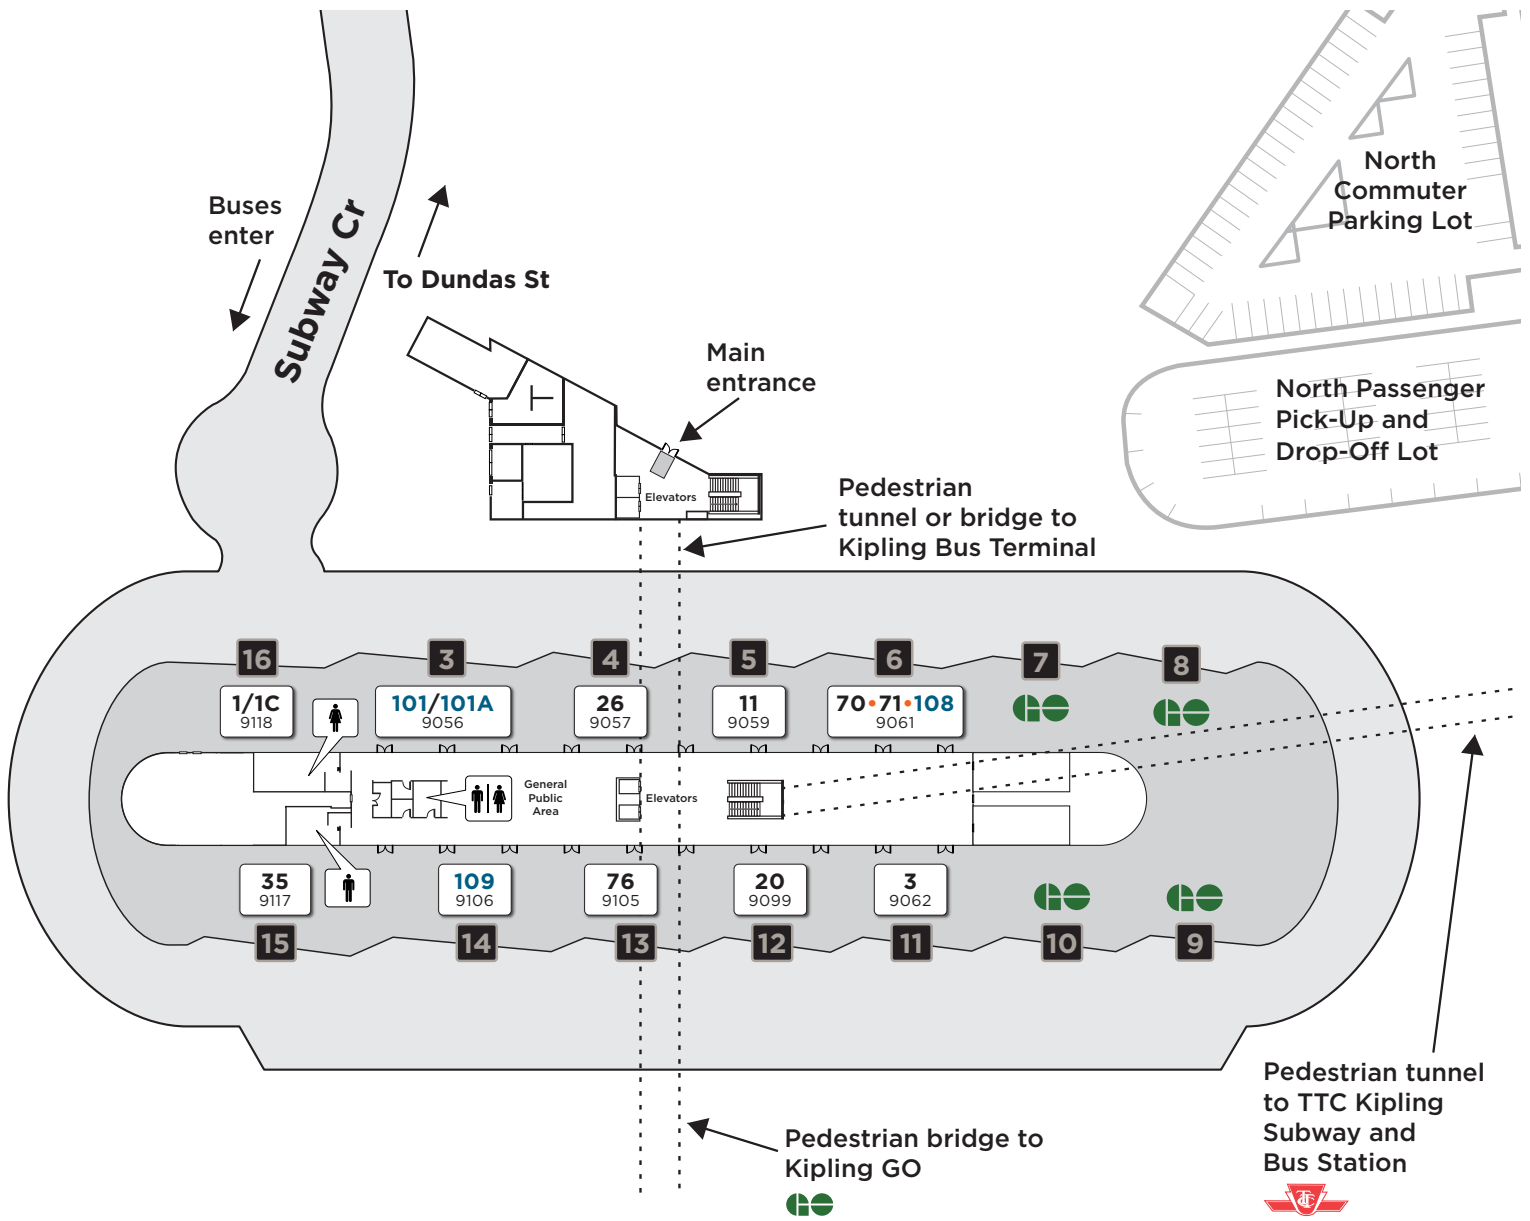

Kipling Bus Terminal

Map not to scale

Legend

	Route # — 1/1C Bus stop # — 9118		Route # — 101/101A Bus stop # — 9056	Platform Number 3
--	--	---	--	--------------------------

Effective: February 21, 2022