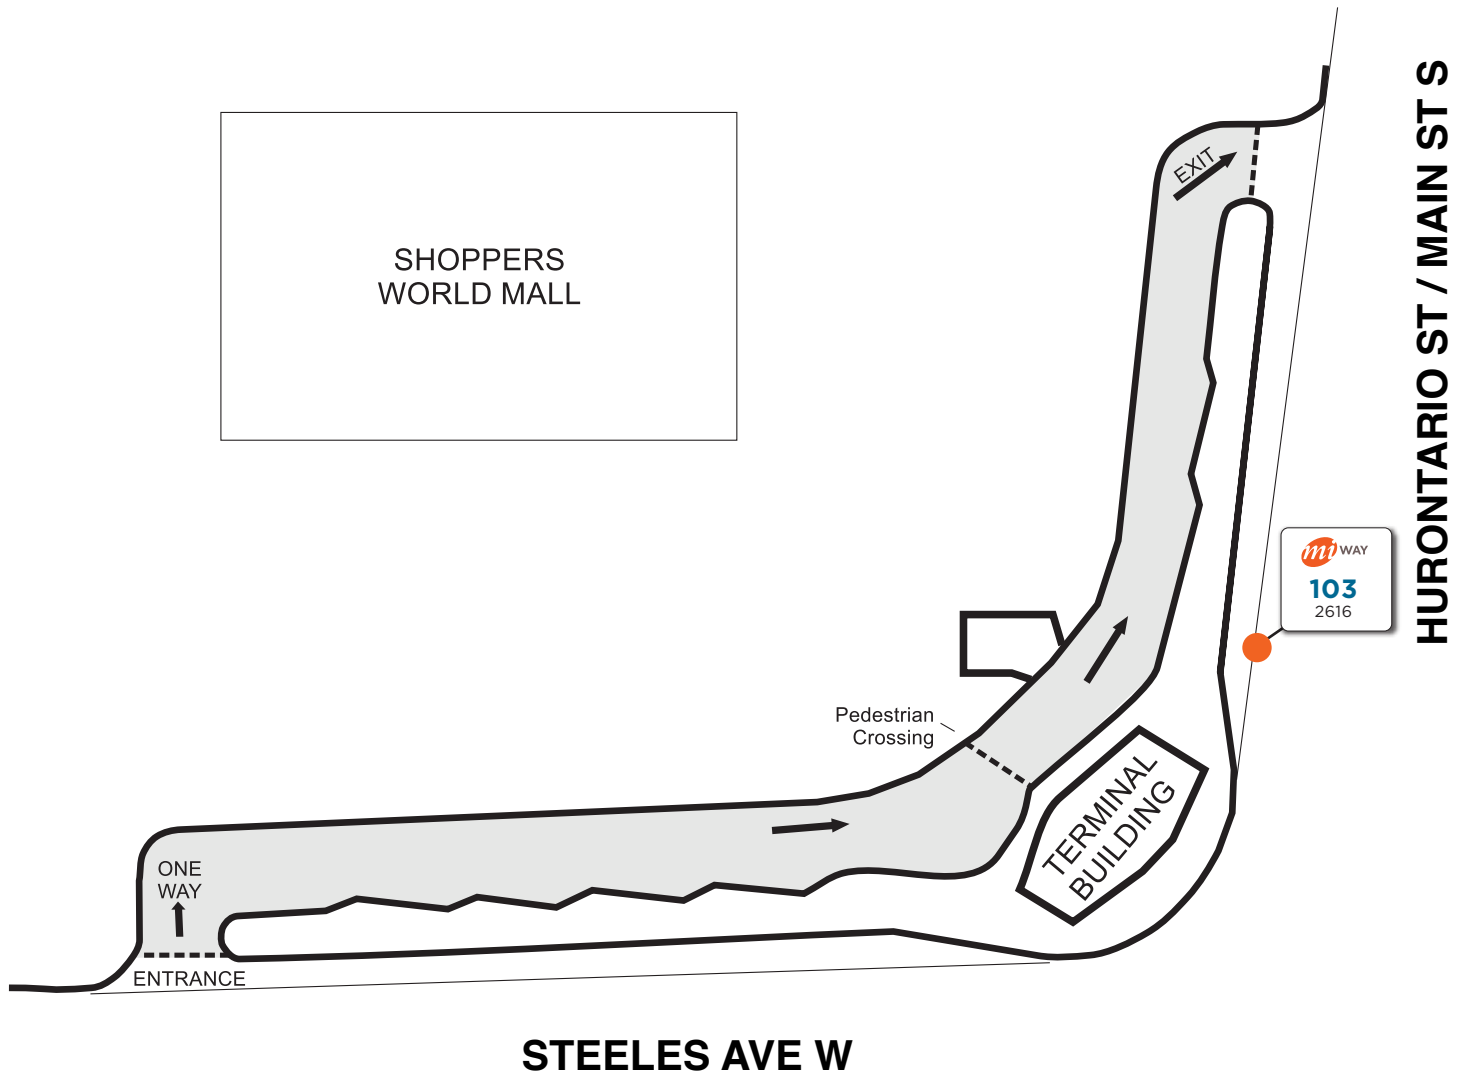

# Brampton Gateway Terminal

For more information about this terminal, visit [bramptontransit.com](http://bramptontransit.com)

Map not to scale

## Legend

Route # — **103**  
Bus stop # — 2616

Bus Stop Marker

Effective: November 26, 2012