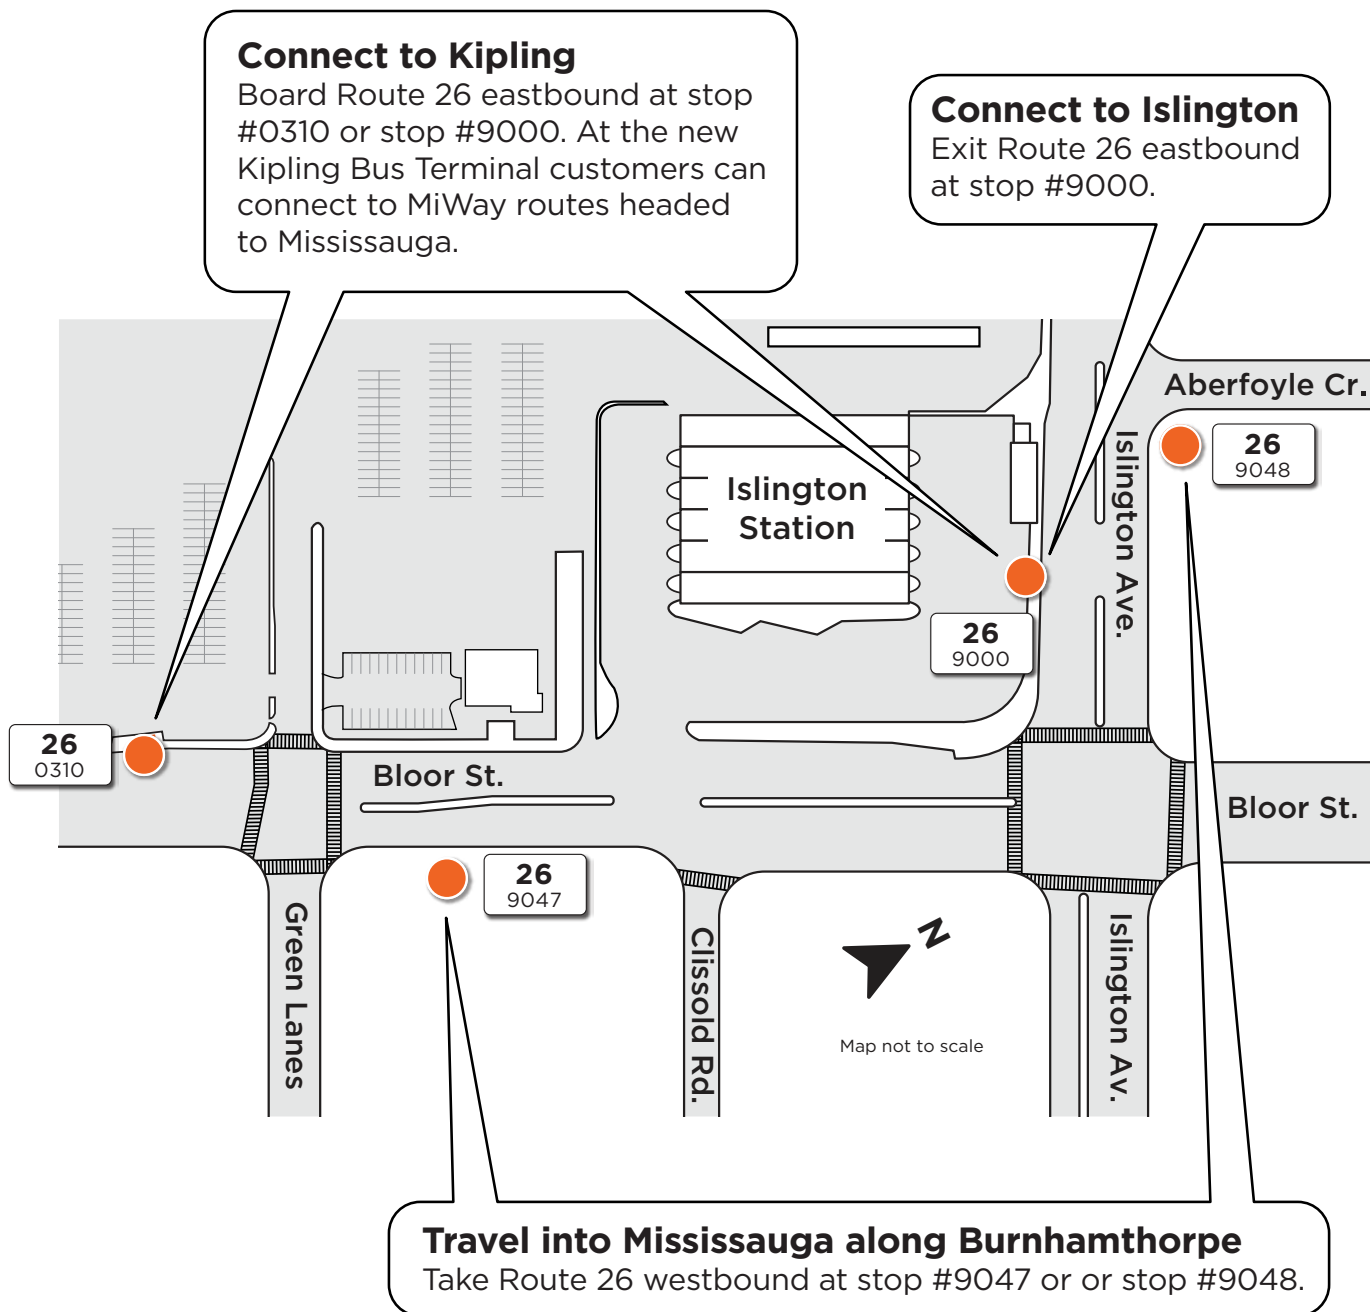

# Islington Subway Station

For more information about this station, visit [ttc.ca](http://ttc.ca)

## Legend

Route # — **26**  
Bus stop # — 0310

Bus Stop Marker

Effective: January 4, 2021