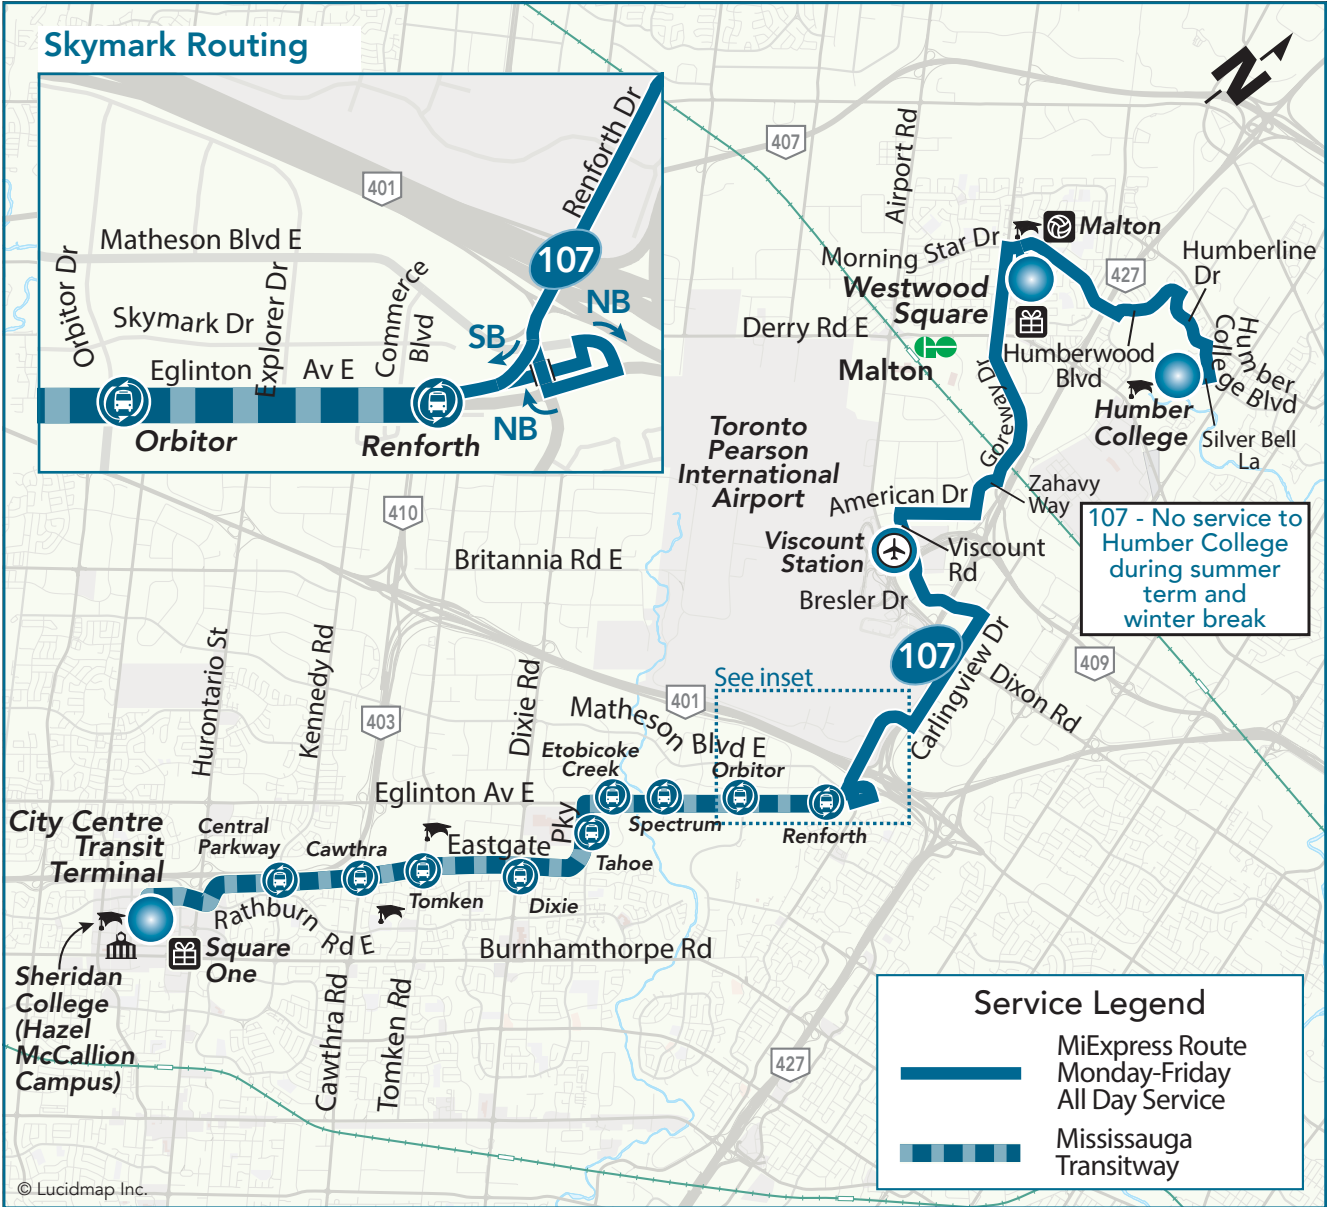

# 107

# Malton Express

**Express Route**  
**Monday to Friday**

**Northbound** to Westwood Square/Humber College  
**Southbound** to City Centre Transit Terminal

Legend					
	Terminal		TTC Subway Station		Library
	Transitway Station		GO Train Station		Community Centre
	High School, University or College		Hospital		Shopping Centre