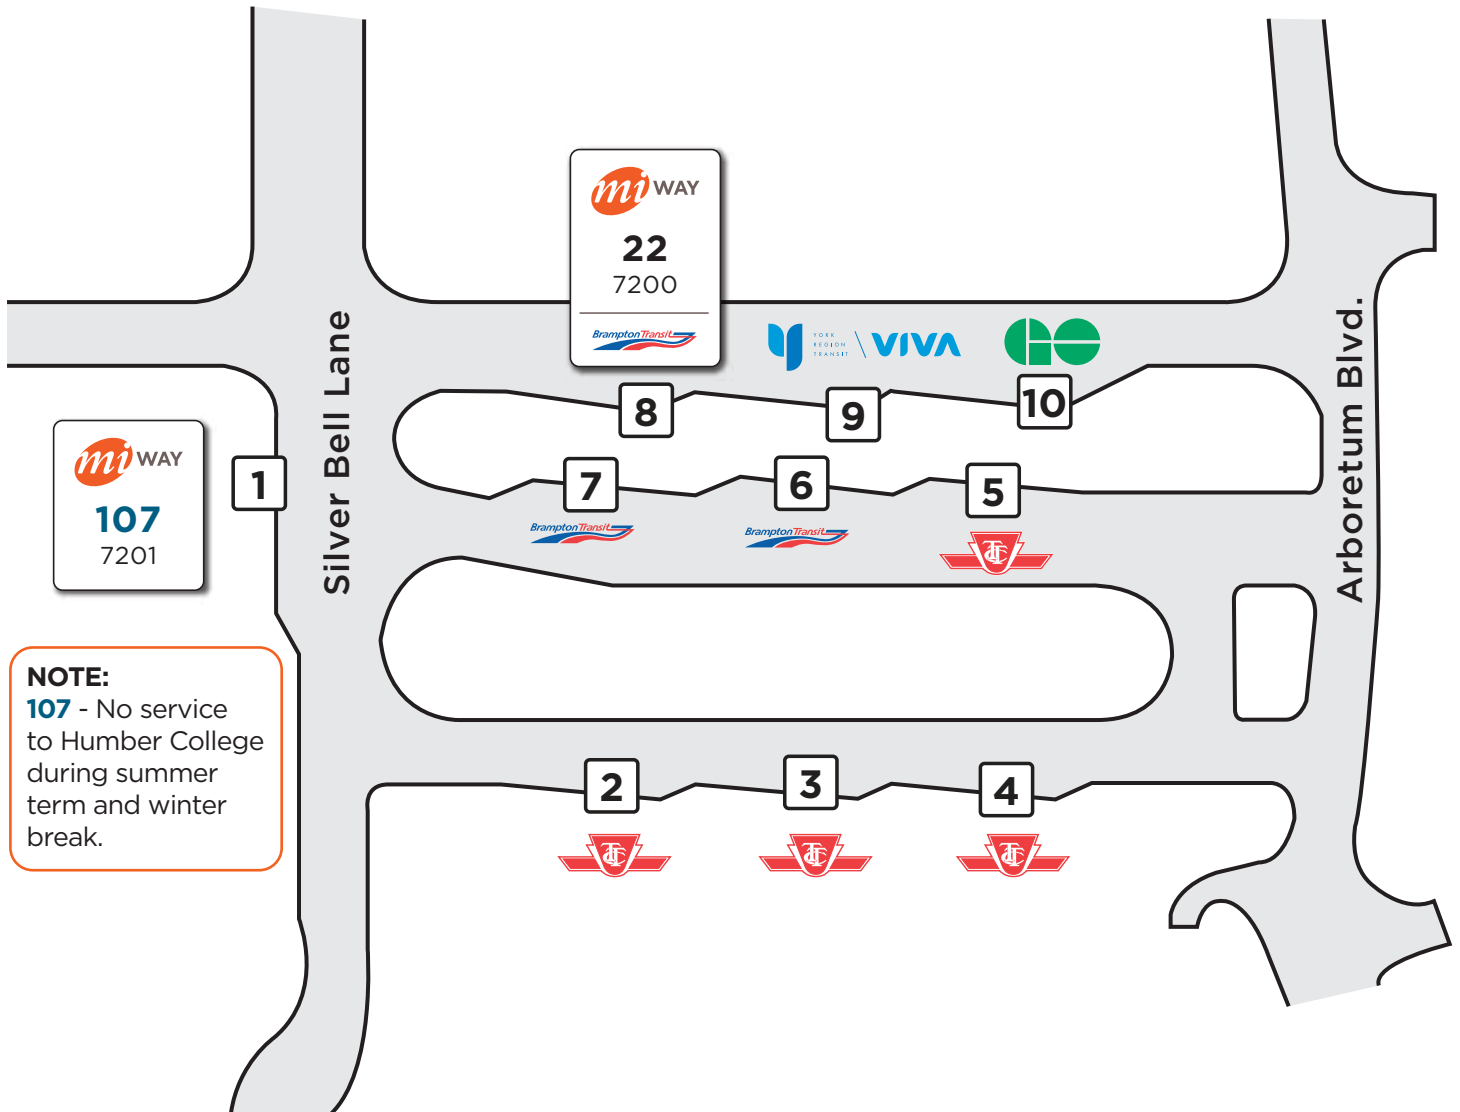

Humber College

NOTE:
107 - No service to Humber College during summer term and winter break.

Map not to scale

Legend

 Route # — **22**
 Bus stop # — 7200

Platform Number **8**

Effective: March 7, 2022