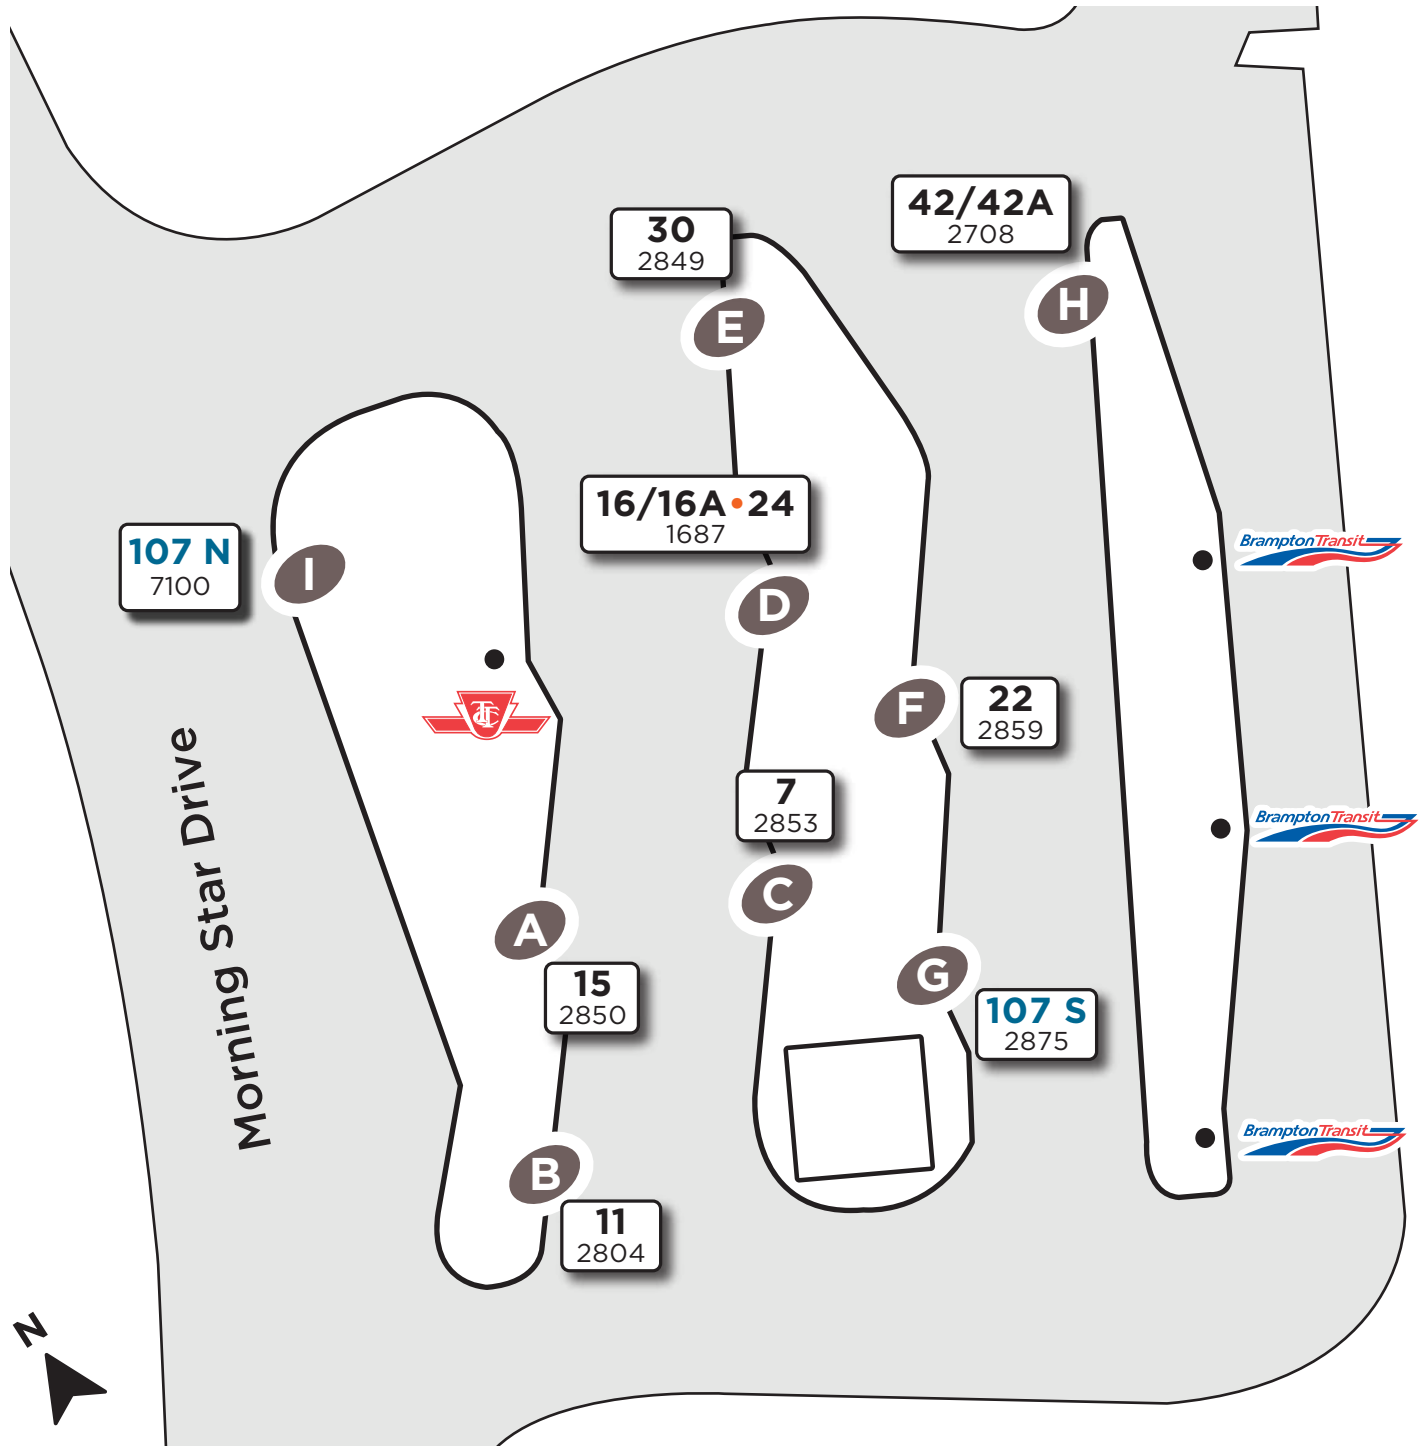

Westwood Square Transit Terminal

Map not to scale

Legend

Route # **30**
Bus stop # 2849

Route # **107 S**
Bus stop # 2875

Platform Letter

Effective: March 7, 2022