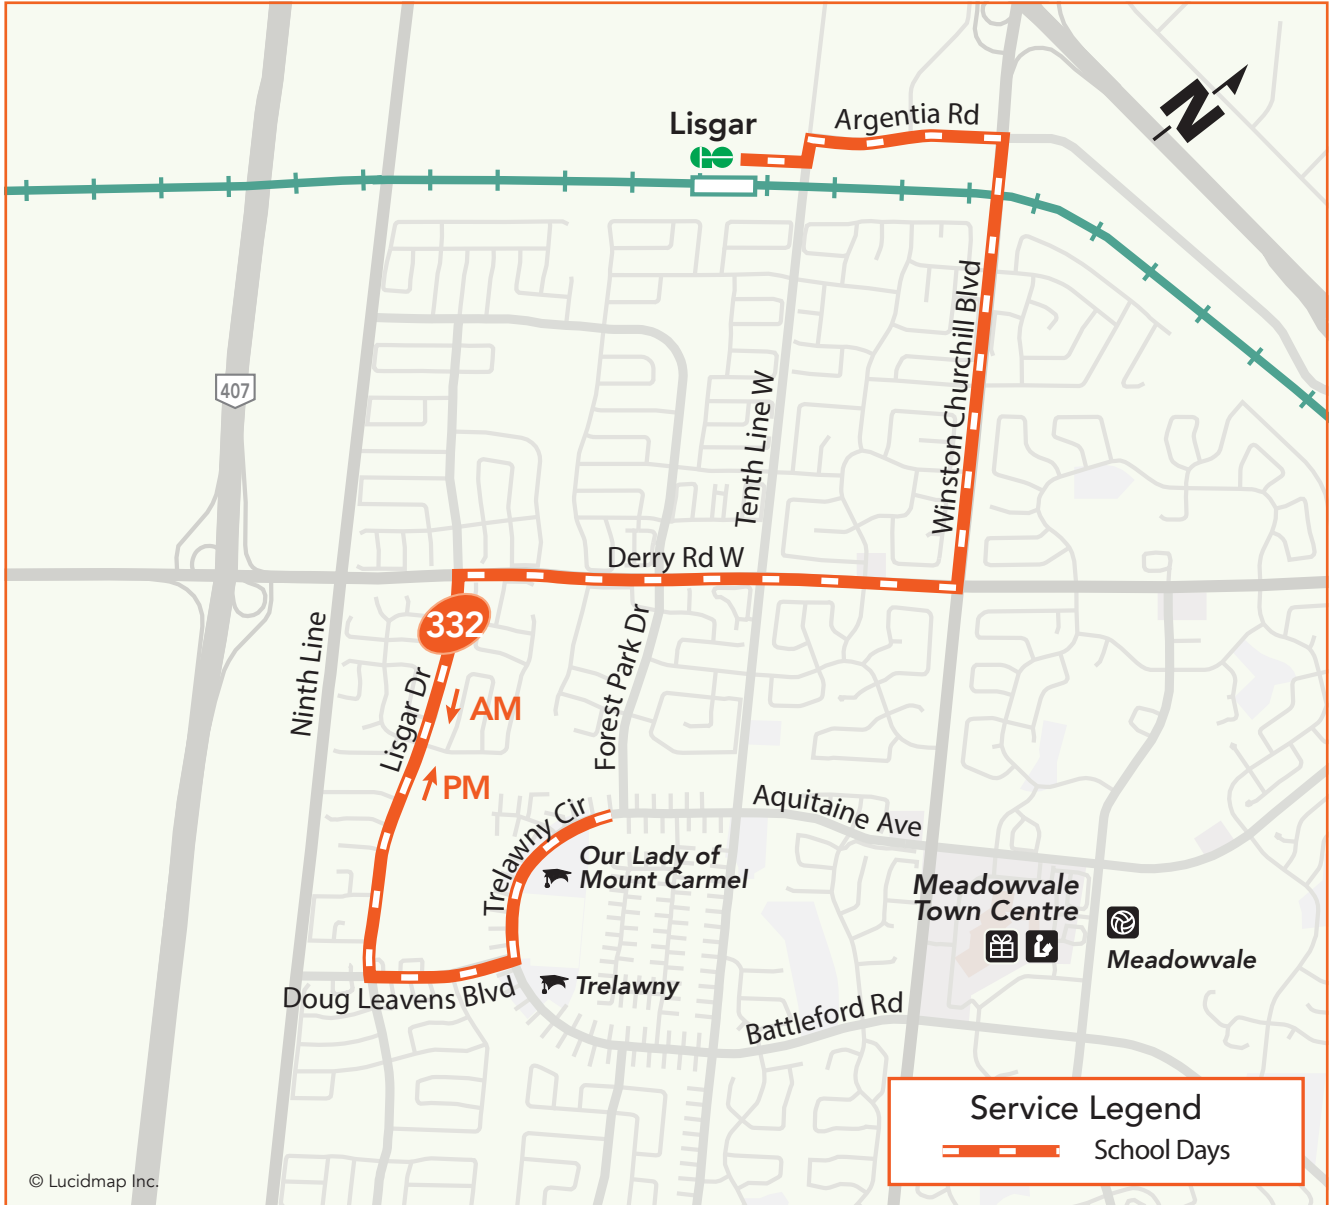

332

Our Lady of Mount Carmel-Lisgar GO

Summer School Route
Monday to Friday

North (PM) to Lisgar GO Station

South (AM) to to Our Lady of Mount Carmel Secondary School

© Lucidmap Inc.

Legend

Terminal

Transitway Station

High School, University or College

TTC Subway Station

GO Train Station

Hospital

Library

Community Centre

Shopping Centre