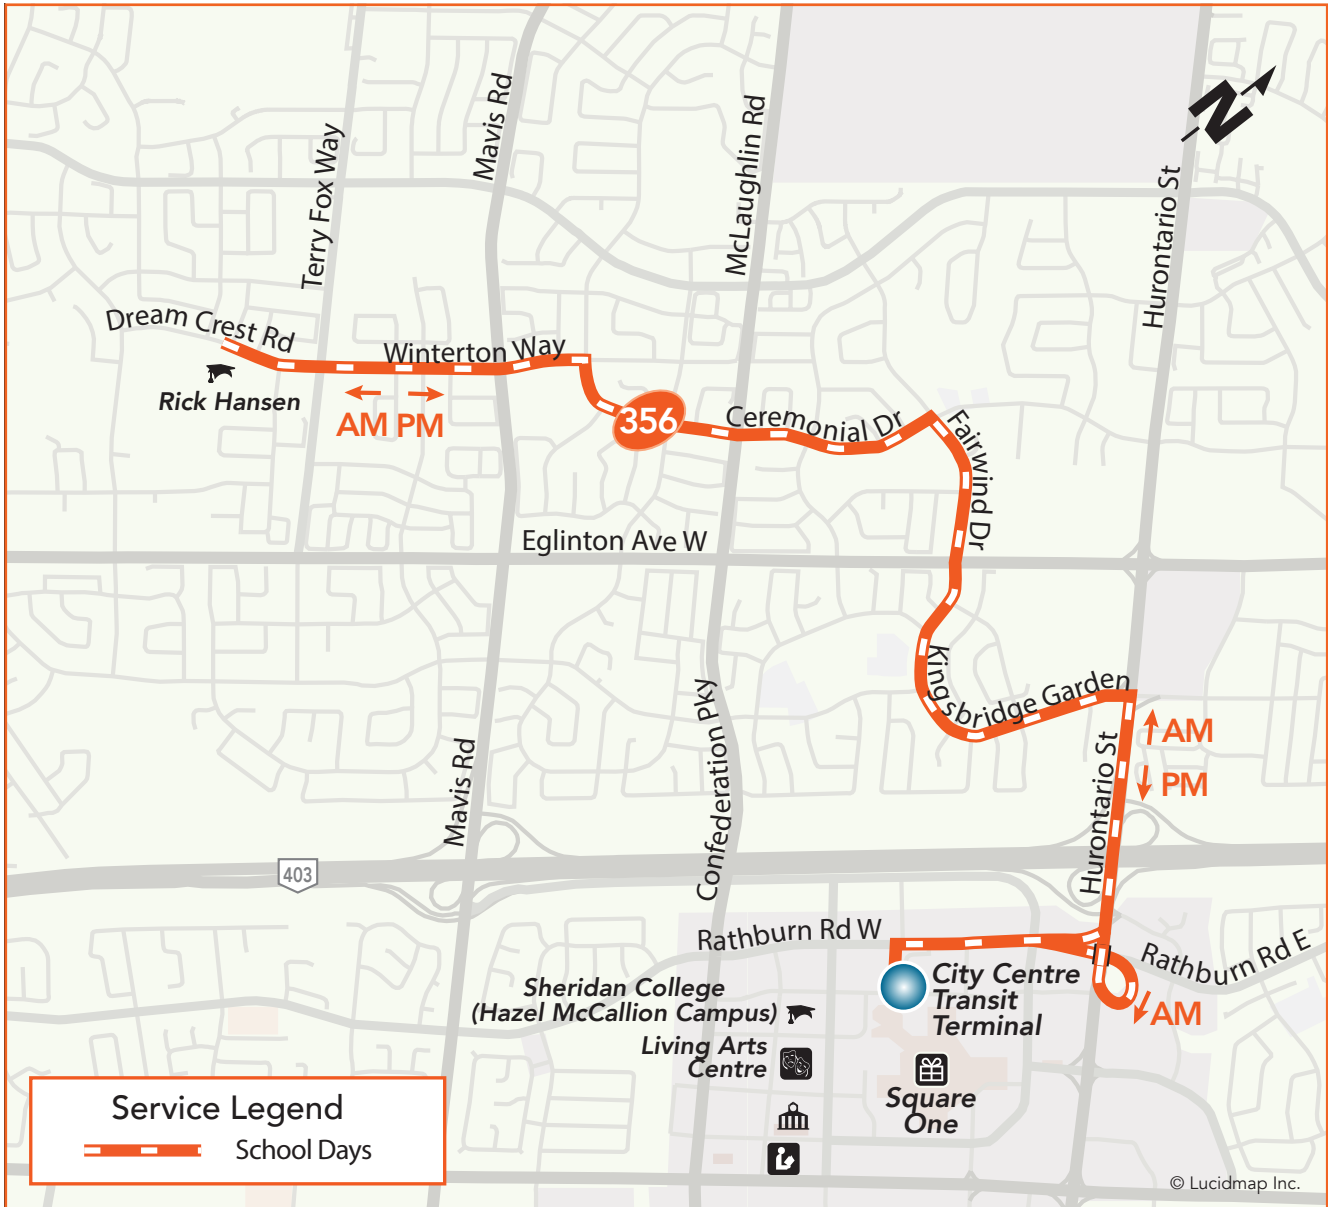

356

Rick Hansen - City Centre

**Summer School Route
Monday to Friday**

North (AM) to Rick Hansen Secondary School
South (PM) to City Centre Transit Terminal

Legend

- | | | |
|------------------------------------|--------------------|------------------|
| Terminal | TTC Subway Station | Library |
| Transitway Station | GO Train Station | Community Centre |
| High School, University or College | Hospital | Shopping Centre |