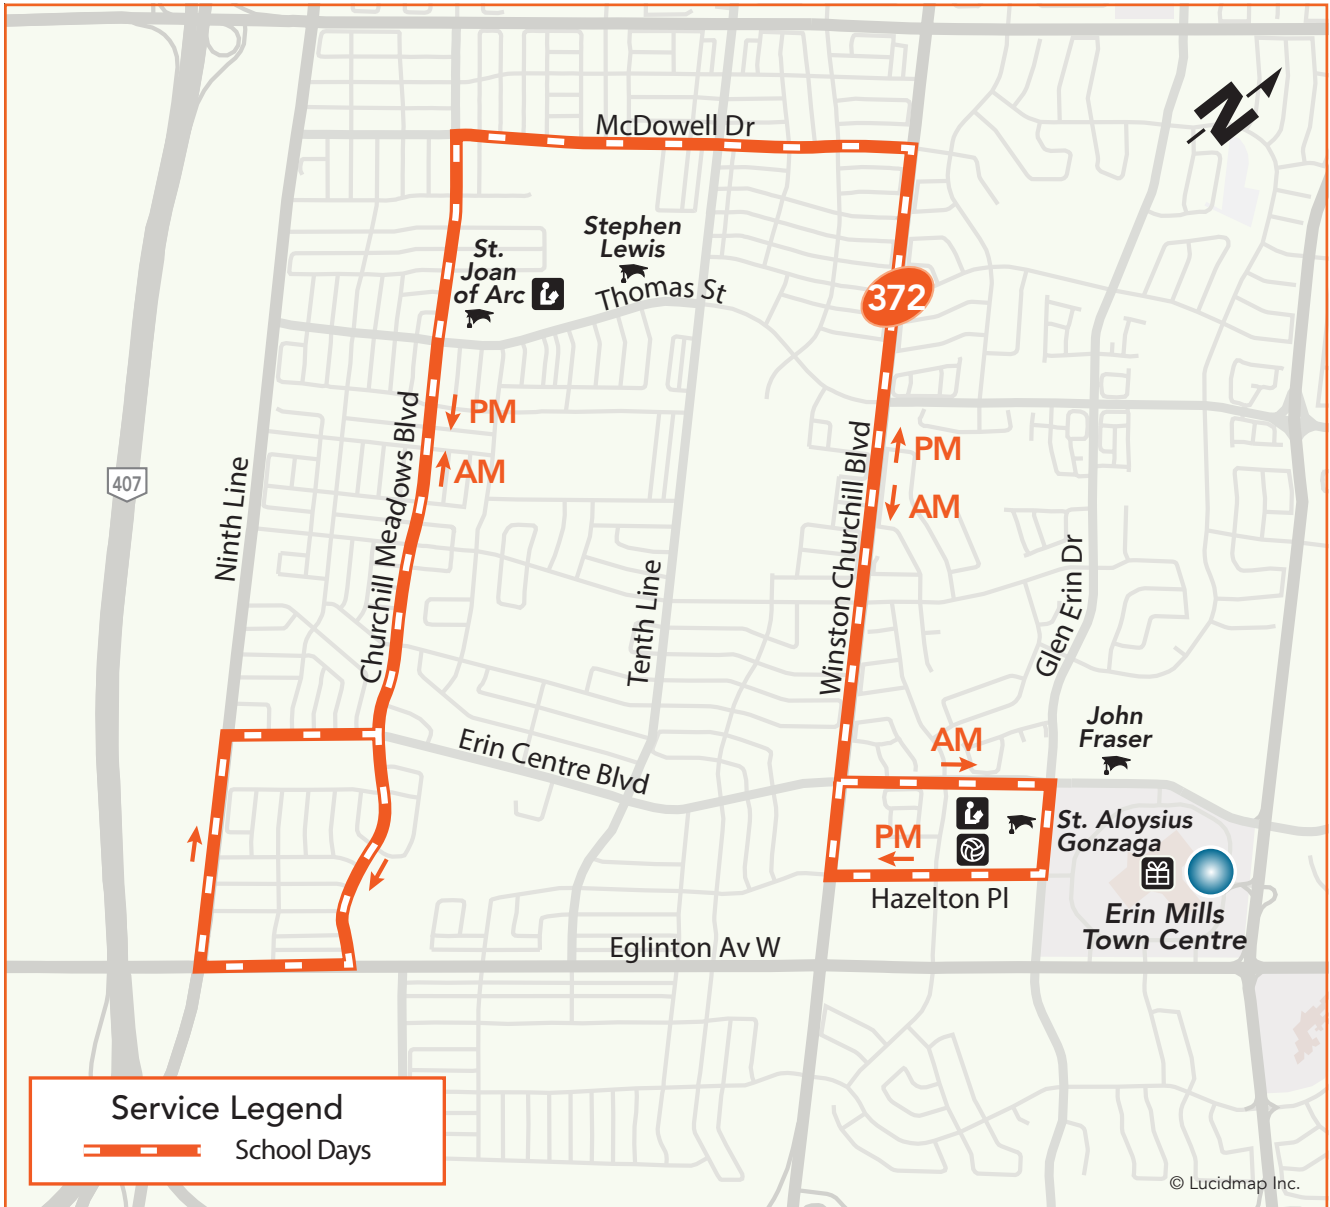

372

St. Aloysius Gonzaga - Churchill Meadows

Summer School Route
Monday to Friday

North (PM) to Erin Centre Blvd/Churchill Meadows
South (AM) to St. Aloysius Gonzaga Secondary School

Service Legend
- - - School Days

Legend					
	Terminal		TTC Subway Station		Library
	Transitway Station		GO Train Station		Community Centre
	High School, University or College		Hospital		Shopping Centre

Effective: June 27, 2022