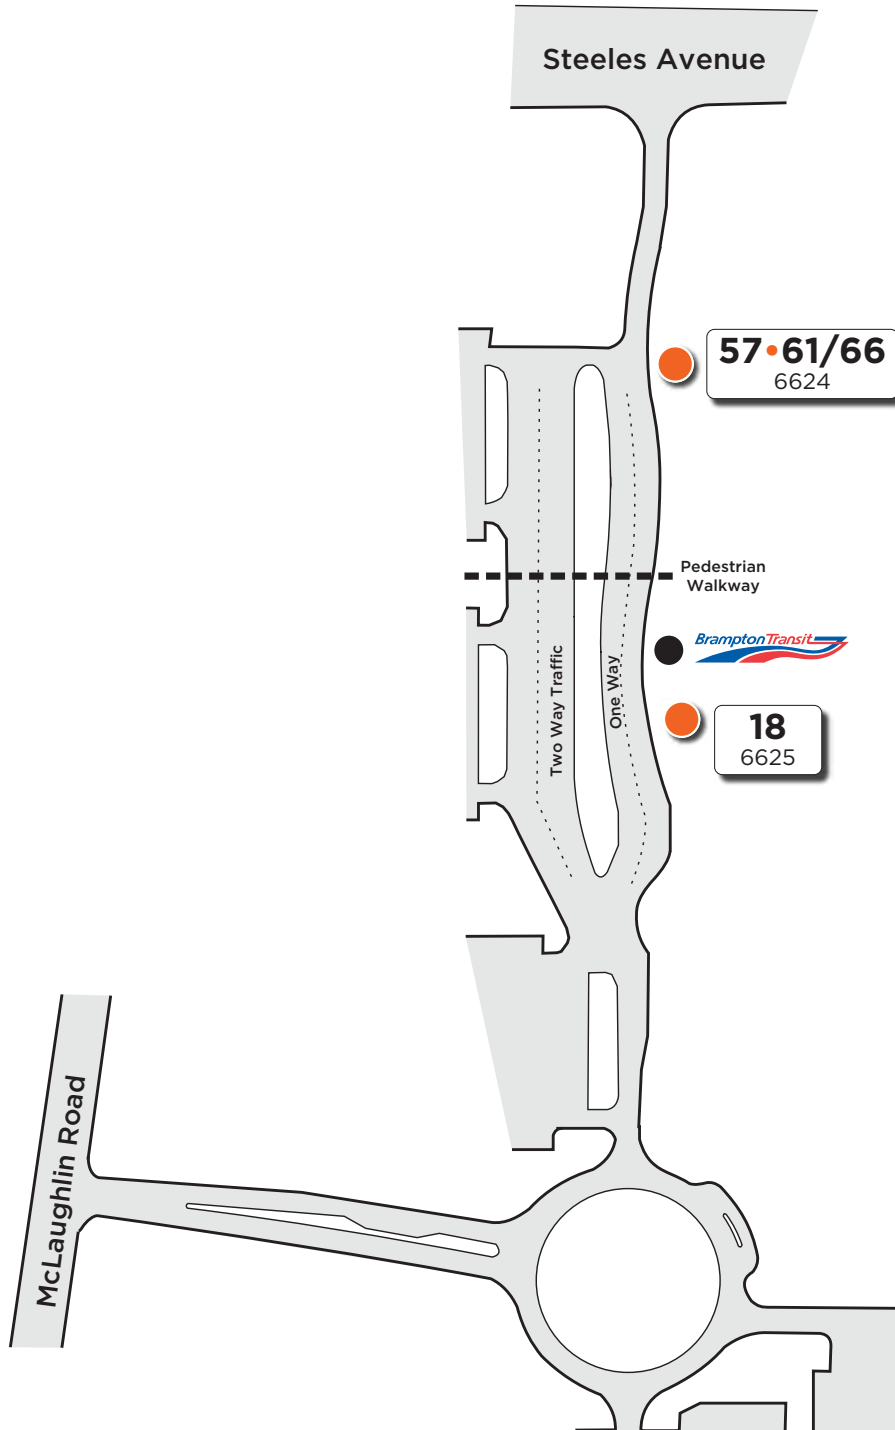

Sheridan College (Davis Campus)

Map not to scale

Route # — **61**
Bus stop # — 6624

Bus Stop Marker

Effective: June 27, 2022