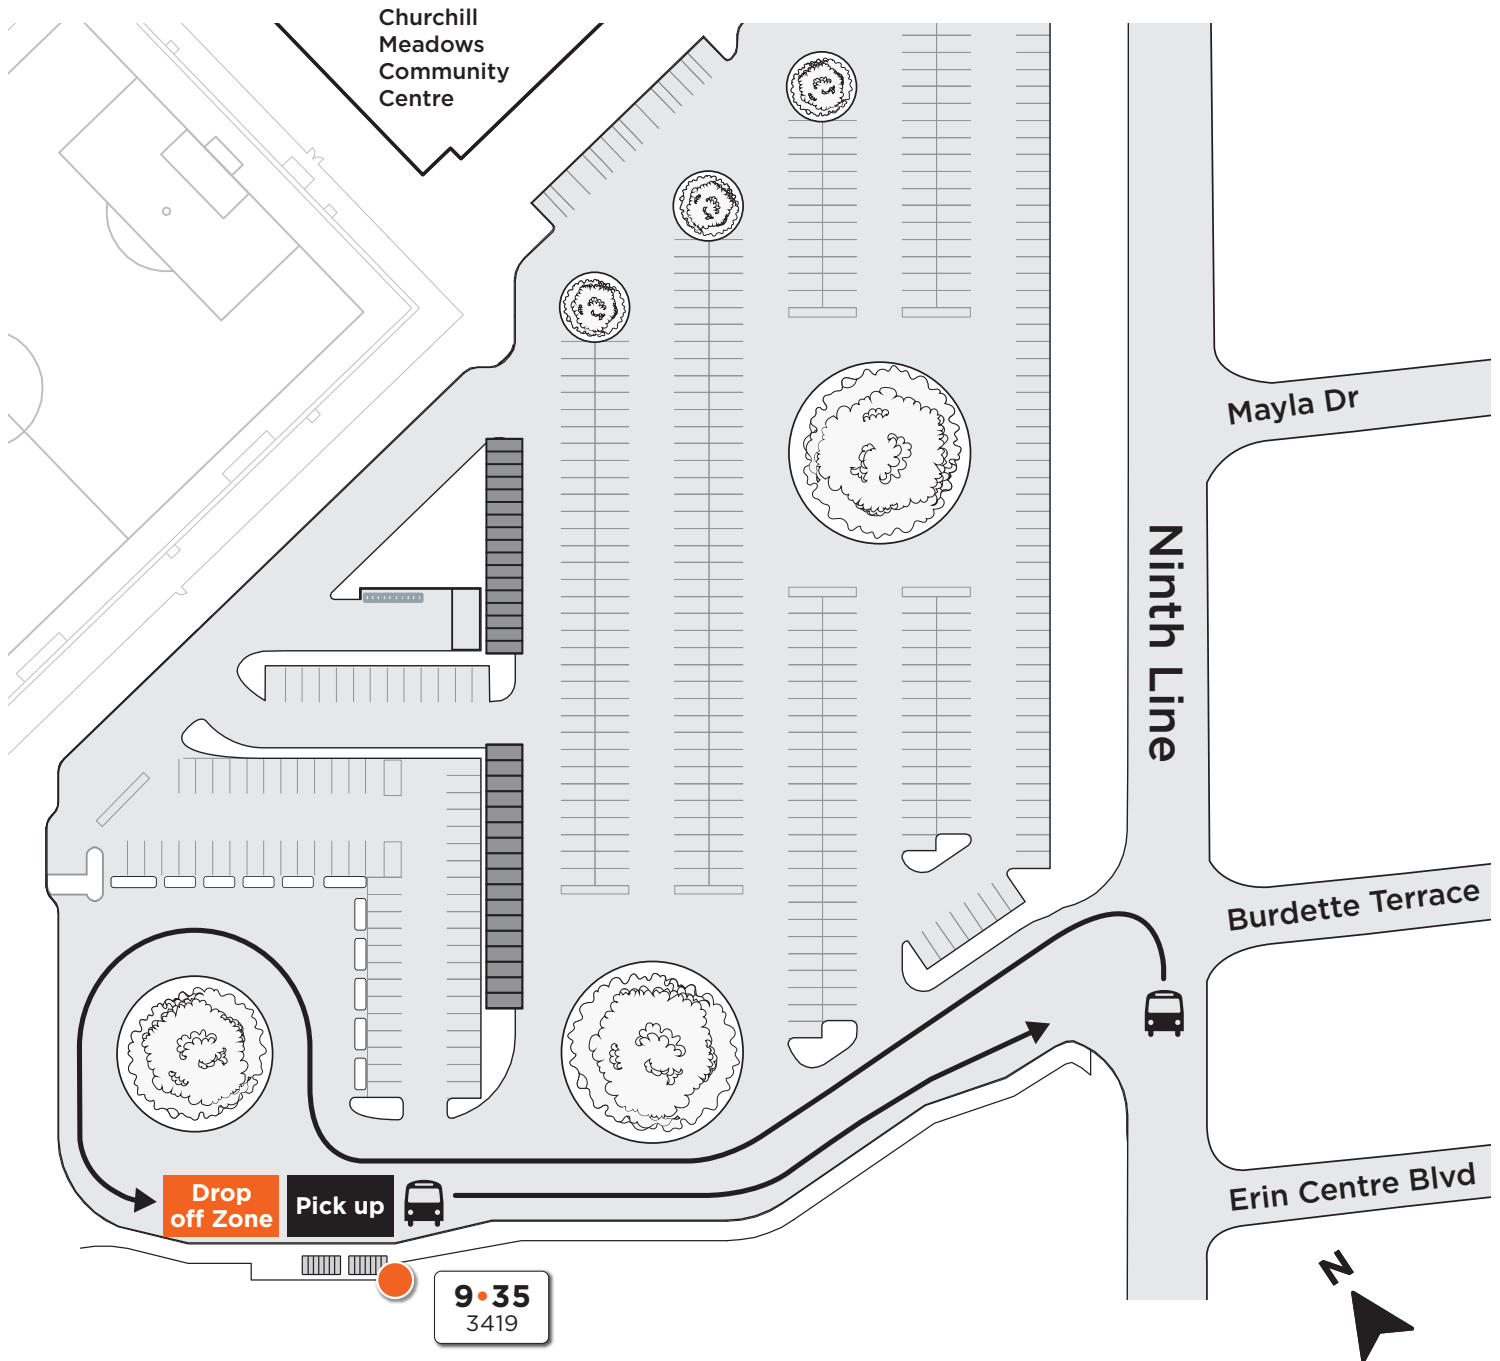

Churchill Meadows Community Centre Terminal

Legend

Route # — **35**
Bus stop # — 3419

Bus stop number

Effective: October 25, 2021