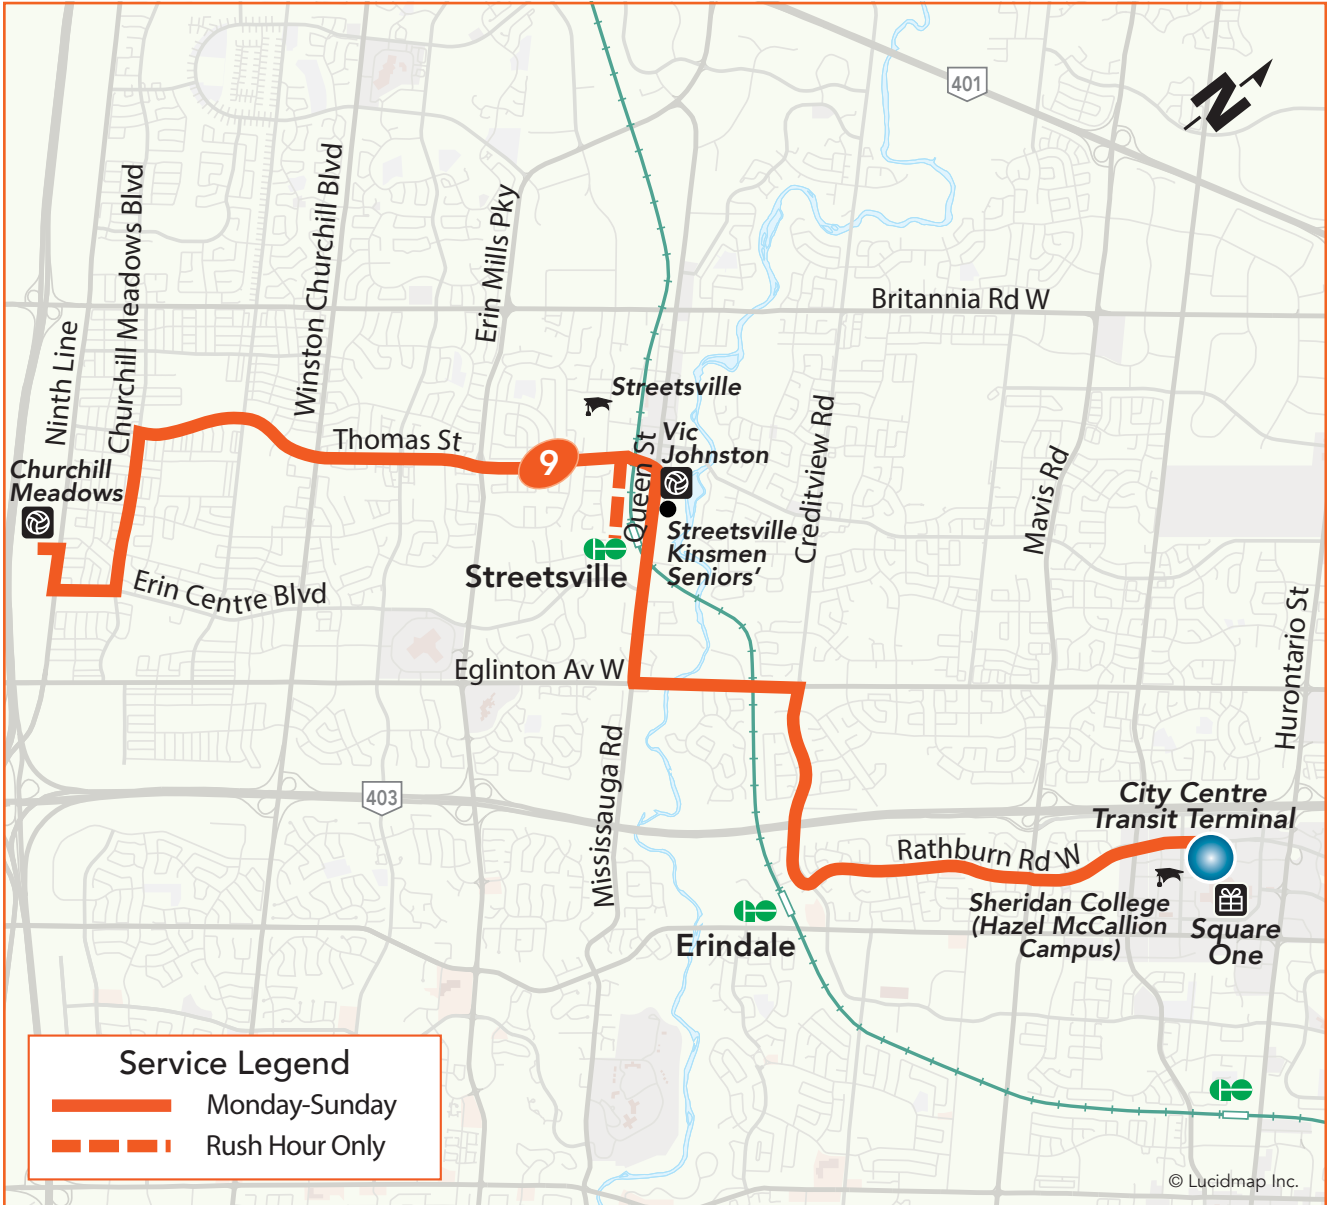

9

Rathburn-Thomas

Local Route
Monday to Sunday

Eastbound to City Centre Transit Terminal
Westbound to Churchill Meadows Community Centre Terminal

Legend

- | | | |
|--|--|--|
|  Terminal |  TTC Subway Station |  Library |
|  Transitway Station |  GO Train Station |  Community Centre |
|  High School, University or College |  Hospital |  Shopping Centre |