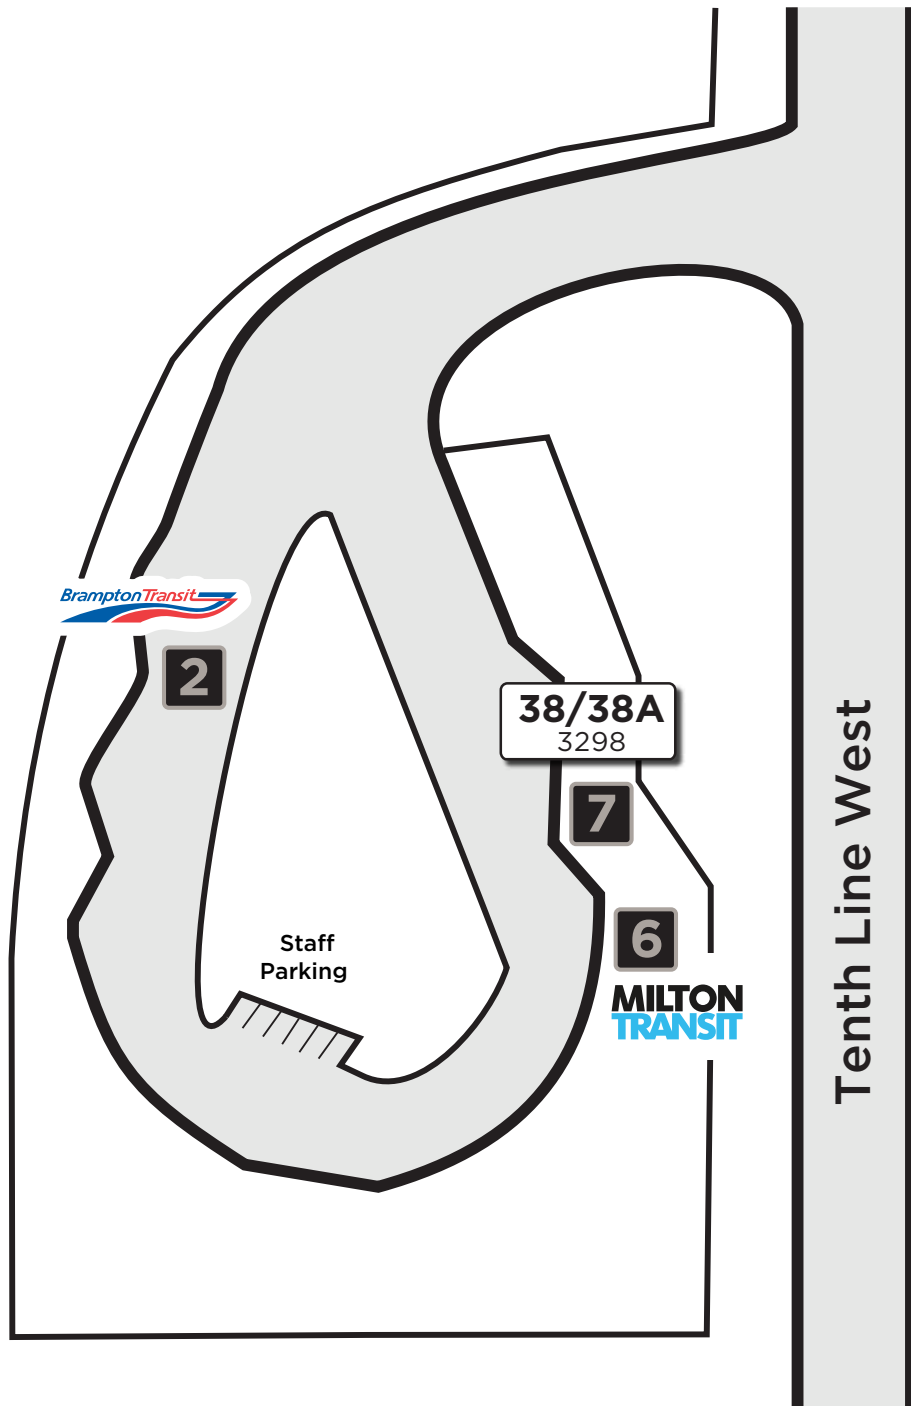

Lisgar GO

Map not to scale

Legend

Route # — **38**
Bus stop # — 3298

Platform Number

7

Effective: September 6, 2022