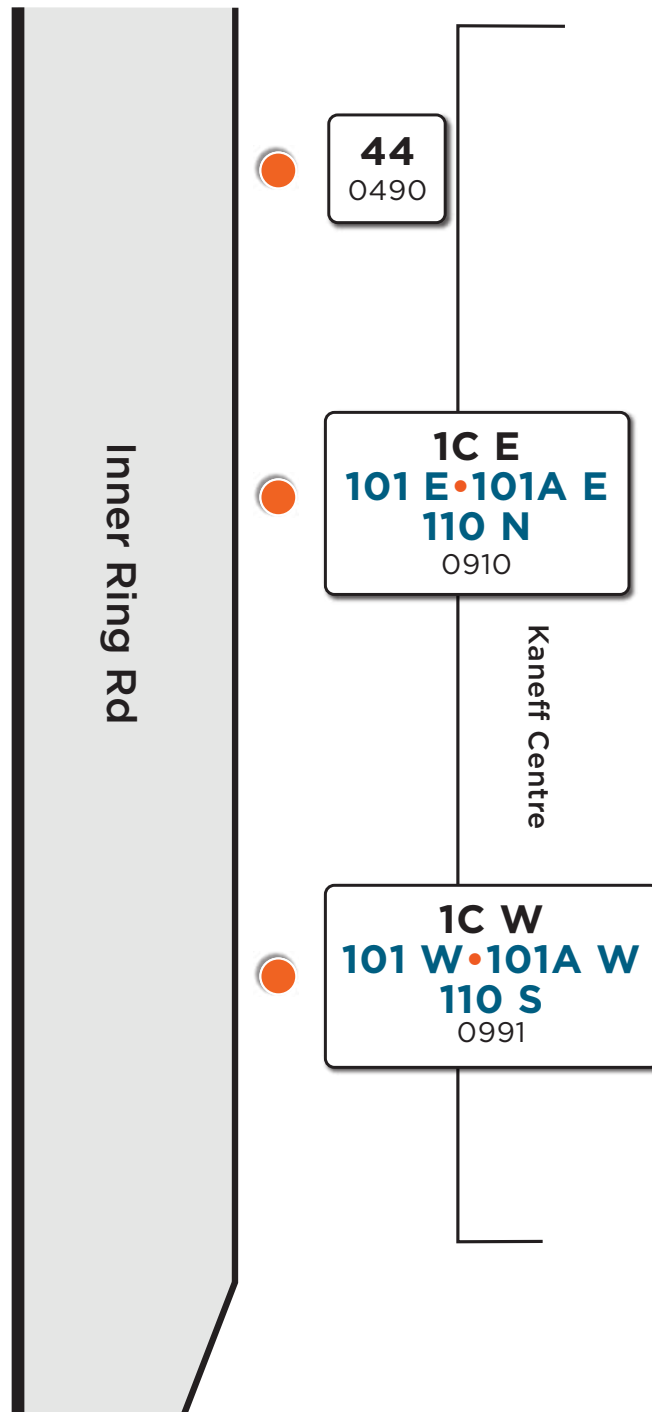

# University of Toronto Mississauga

**Note:**

**101A** - No service to UTM during summer term and winter break

Map not to scale

## Legend

Route # — **1C W**  
Bus stop # — 0991

Route # — **110 S**  
Bus stop # — 0991

Bus Stop Marker

Effective: September 5, 2022