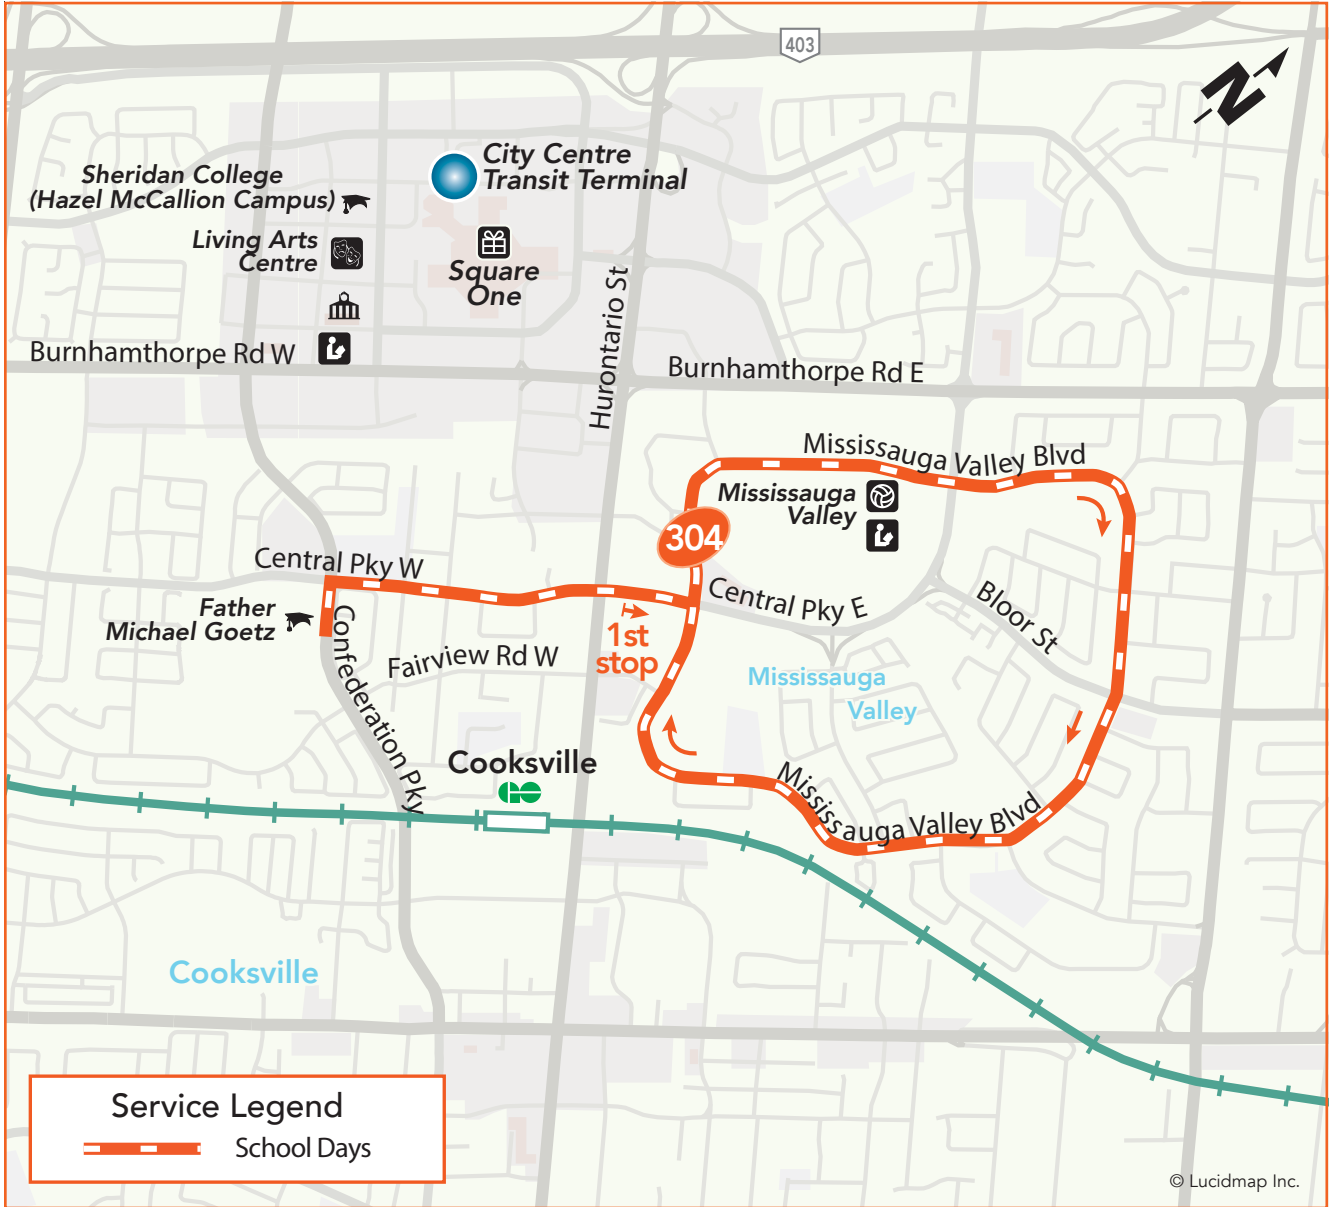

304

Father Michael Goetz- Mississauga Valley

School Route
Monday to Friday

West (AM) to Father Michael Goetz Secondary School

Legend

- | | | |
|------------------------------------|--------------------|------------------|
| Terminal | TTC Subway Station | Library |
| Transitway Station | GO Train Station | Community Centre |
| High School, University or College | Hospital | Shopping Centre |