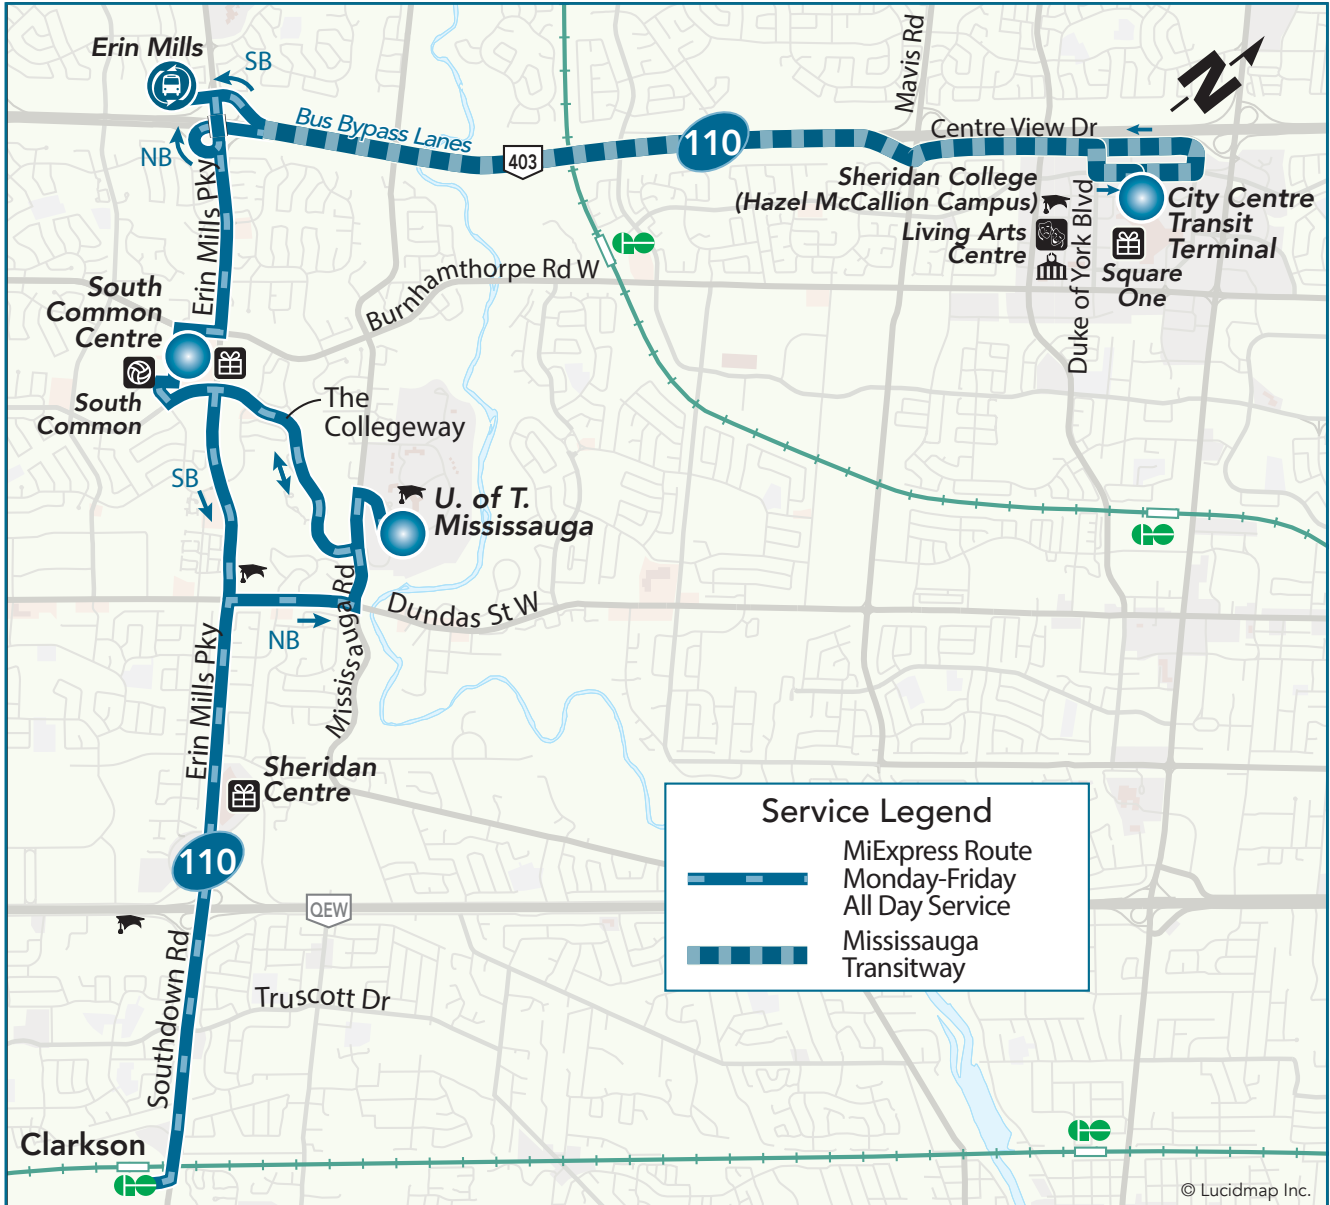

110

University Express

Express Route
Monday to Friday

Northbound to City Centre Transit Terminal
Southbound to Clarkson GO Station

Legend

- | | | |
|------------------------------------|--------------------|------------------|
| Terminal | TTC Subway Station | Library |
| Transitway Station | GO Train Station | Community Centre |
| High School, University or College | Hospital | Shopping Centre |

Effective: September 5, 2022