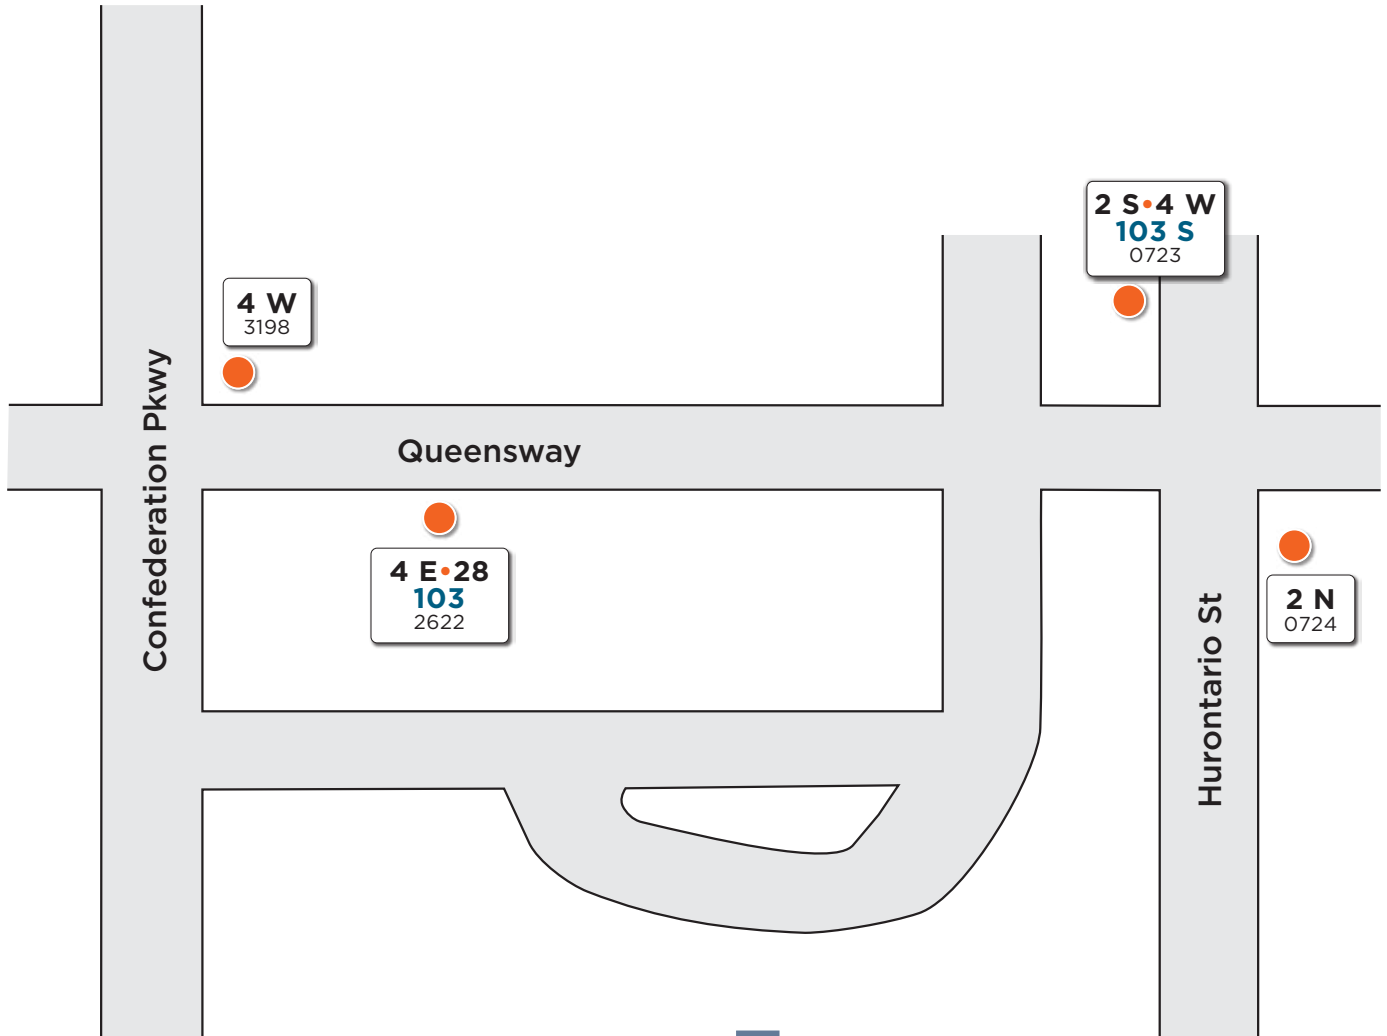

Trillium Health Centre

H
Trillium Health Partners
Mississauga Hospital

Map not to scale

Legend

Route # — **28**
Bus stop # — 2622

Route # — **103**
Bus stop # — 2622

Bus Stop Marker

Effective: August 1, 2022