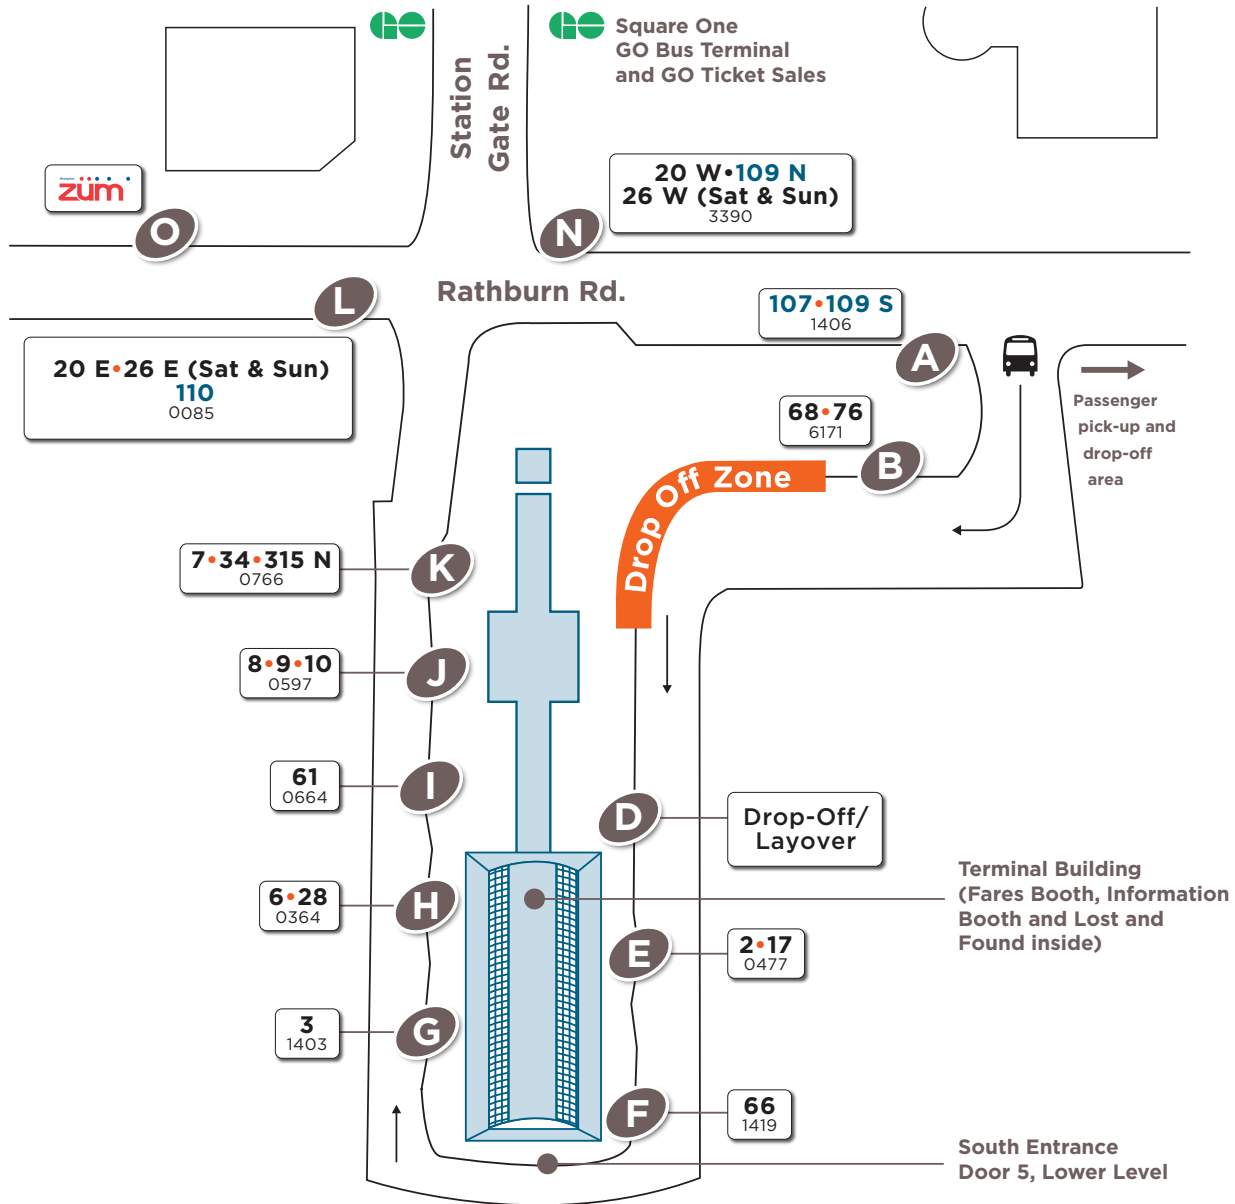

City Centre Transit Terminal

Effective Mon, Sept. 5, 2022

N
Map not to scale

Legend

	Route # — 6 Bus stop # — 0364		Route # — 107 Bus stop # — 1406	Platform letter — A
--	----------------------------------	--	------------------------------------	----------------------------