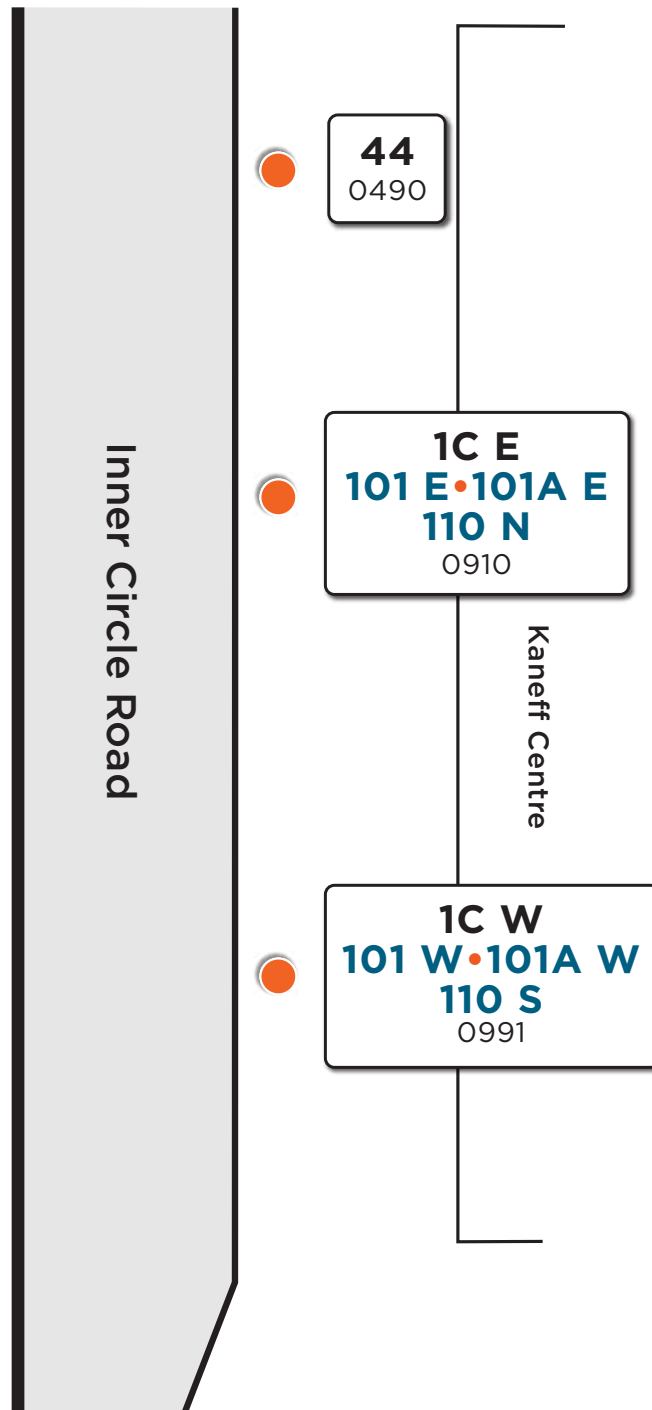

# University of Toronto Mississauga

**Note:**

**101A** - No service to UTM during summer term and winter break

Map not to scale

## Legend

Route # — **1C W**  
Bus stop # — 0991

Route # — **110 S**  
Bus stop # — 0991

Bus Stop Marker

Effective: September 5, 2022