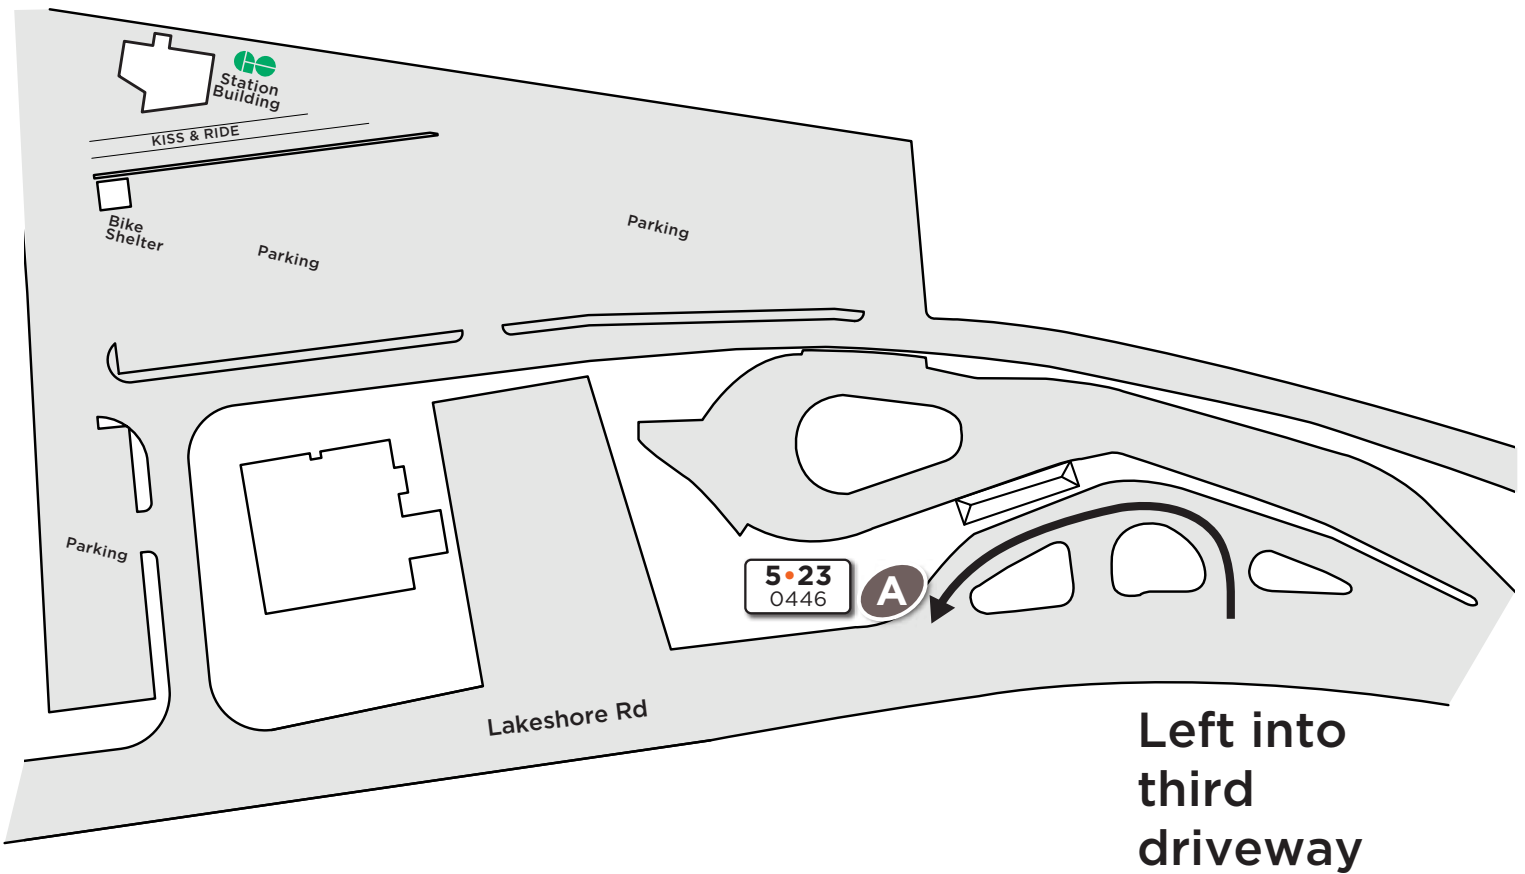

Long Branch GO

Map not to scale

Legend

Route # — **23**
Bus stop # — 0446

Platform Letter

Effective: September 4, 2017