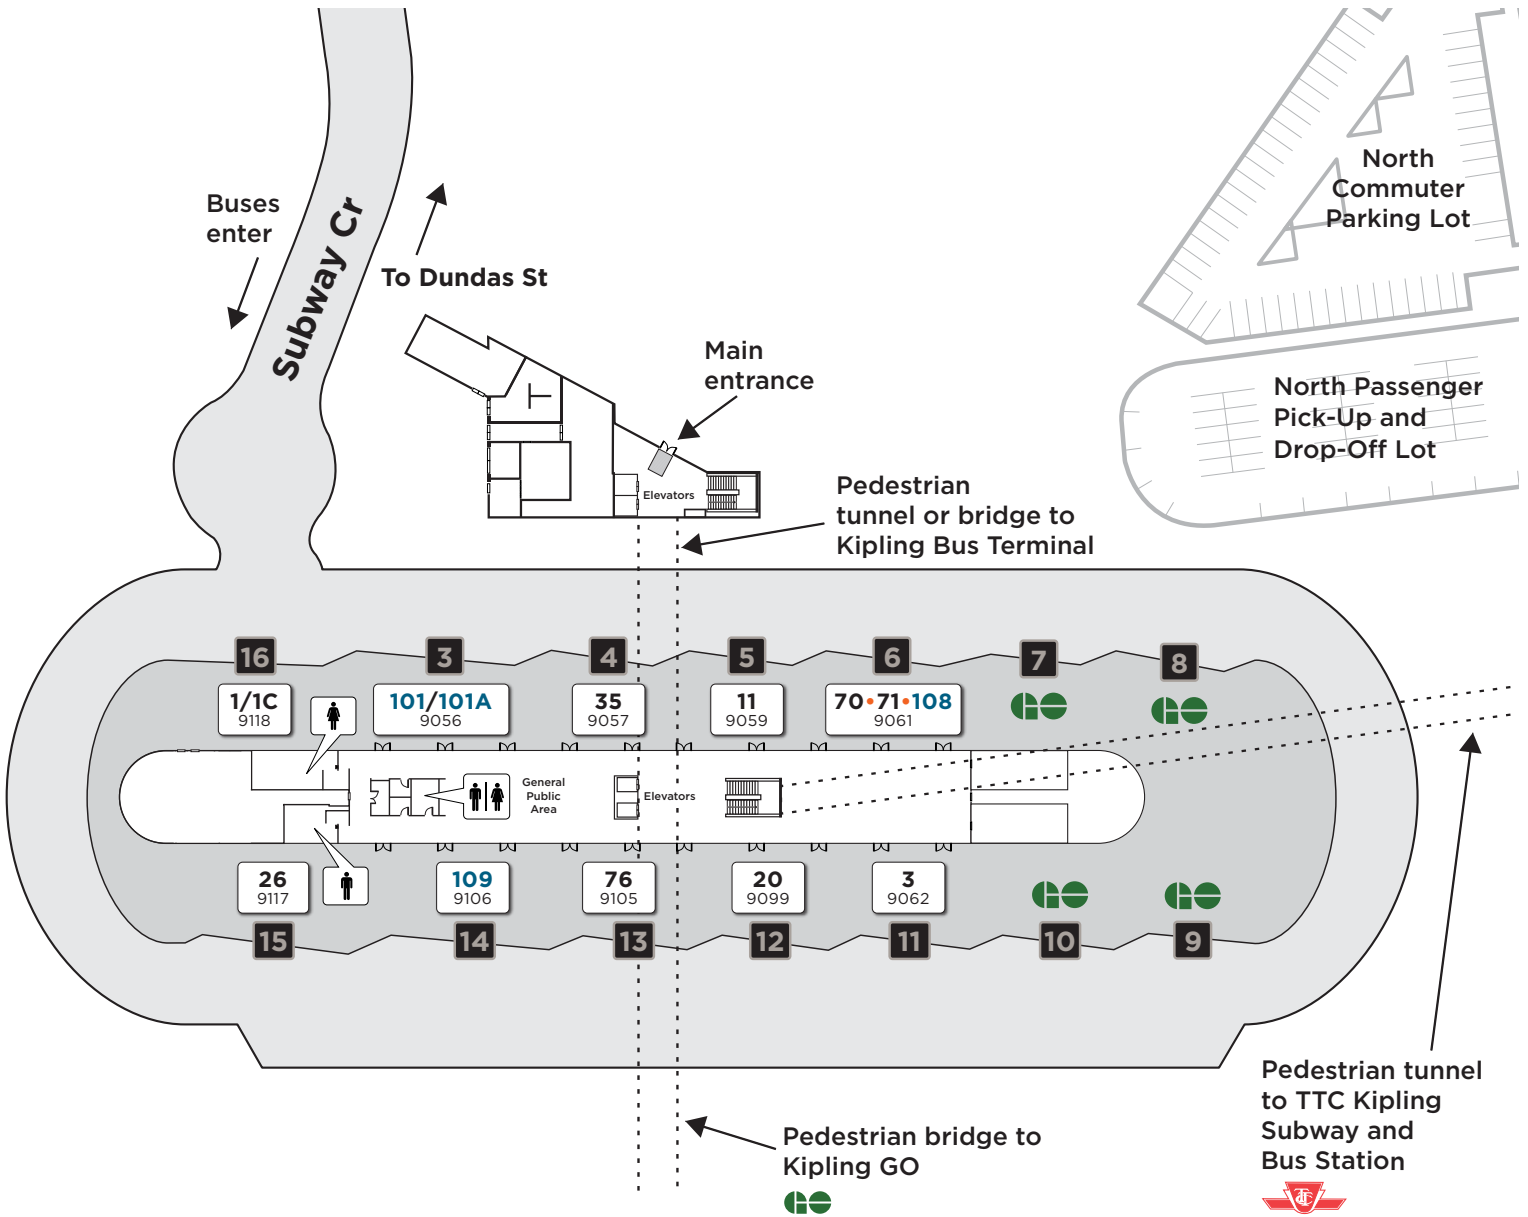

Kipling Bus Terminal

Legend

Route # **1/1C**
Bus stop # **9118**

Route # **101/101A**
Bus stop # **9056**

Platform Number **3**

Effective: December 19, 2022