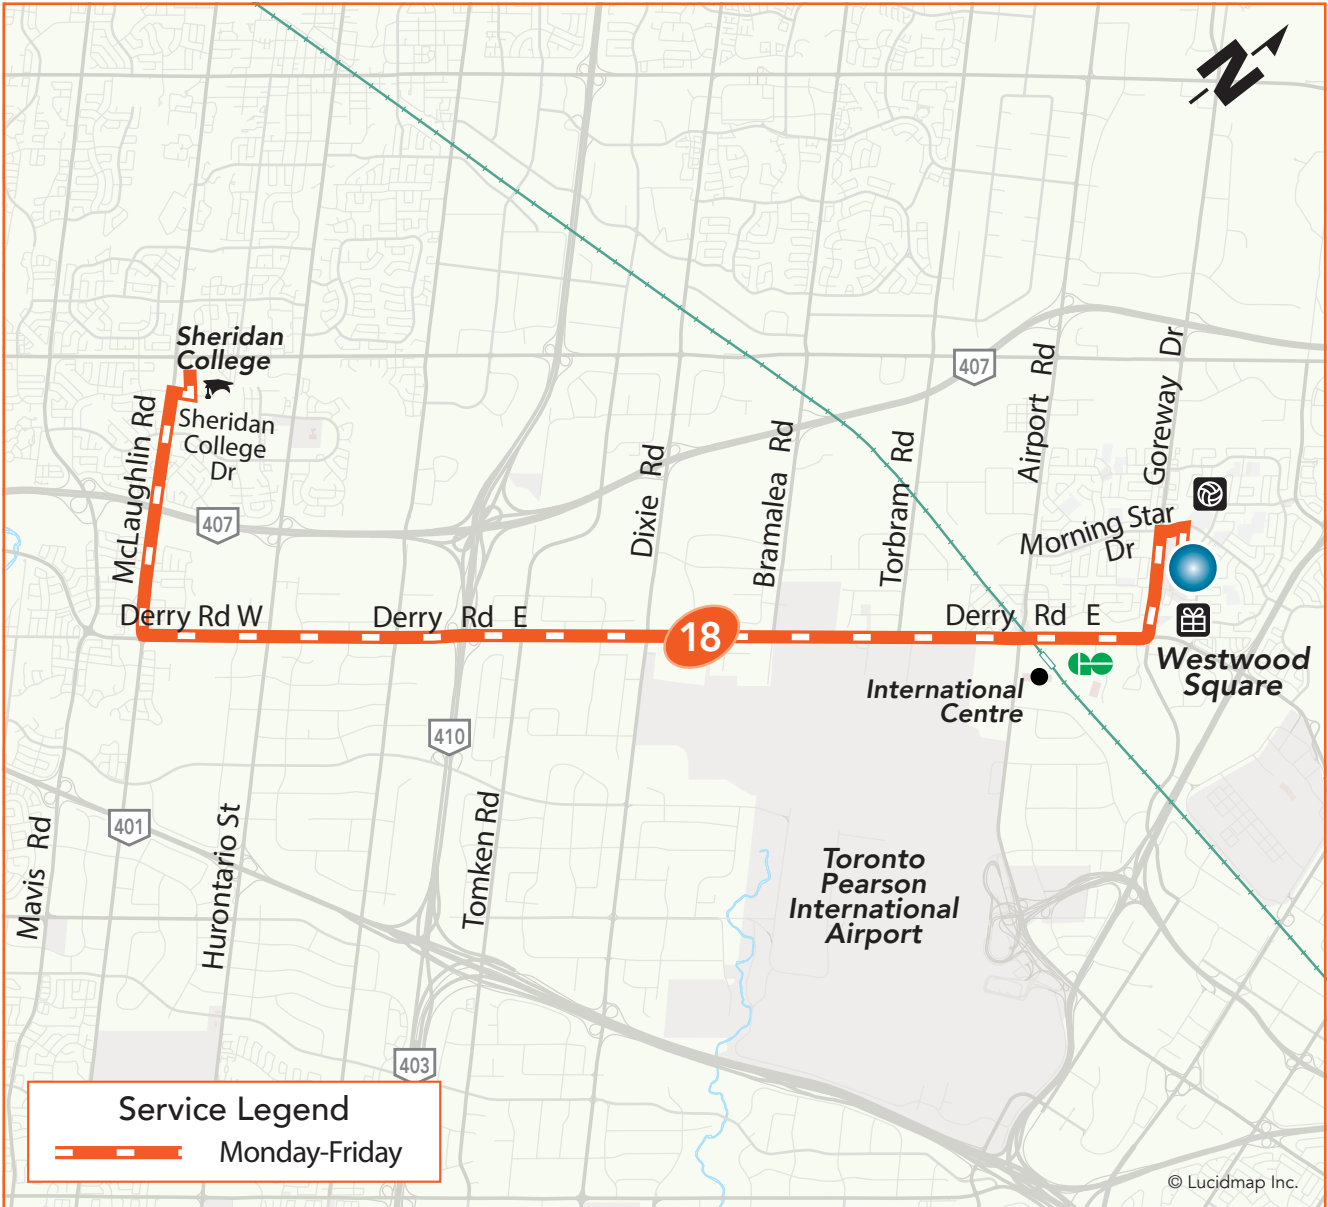

18

McLaughlin-Derry

Local Route
Monday to Friday

Eastbound to Westwood Square
Westbound to Sheridan College (Davis Campus)

Legend

- | | | |
|------------------------------------|--------------------|------------------|
| Terminal | TTC Subway Station | Library |
| Transitway Station | GO Train Station | Community Centre |
| High School, University or College | Hospital | Shopping Centre |