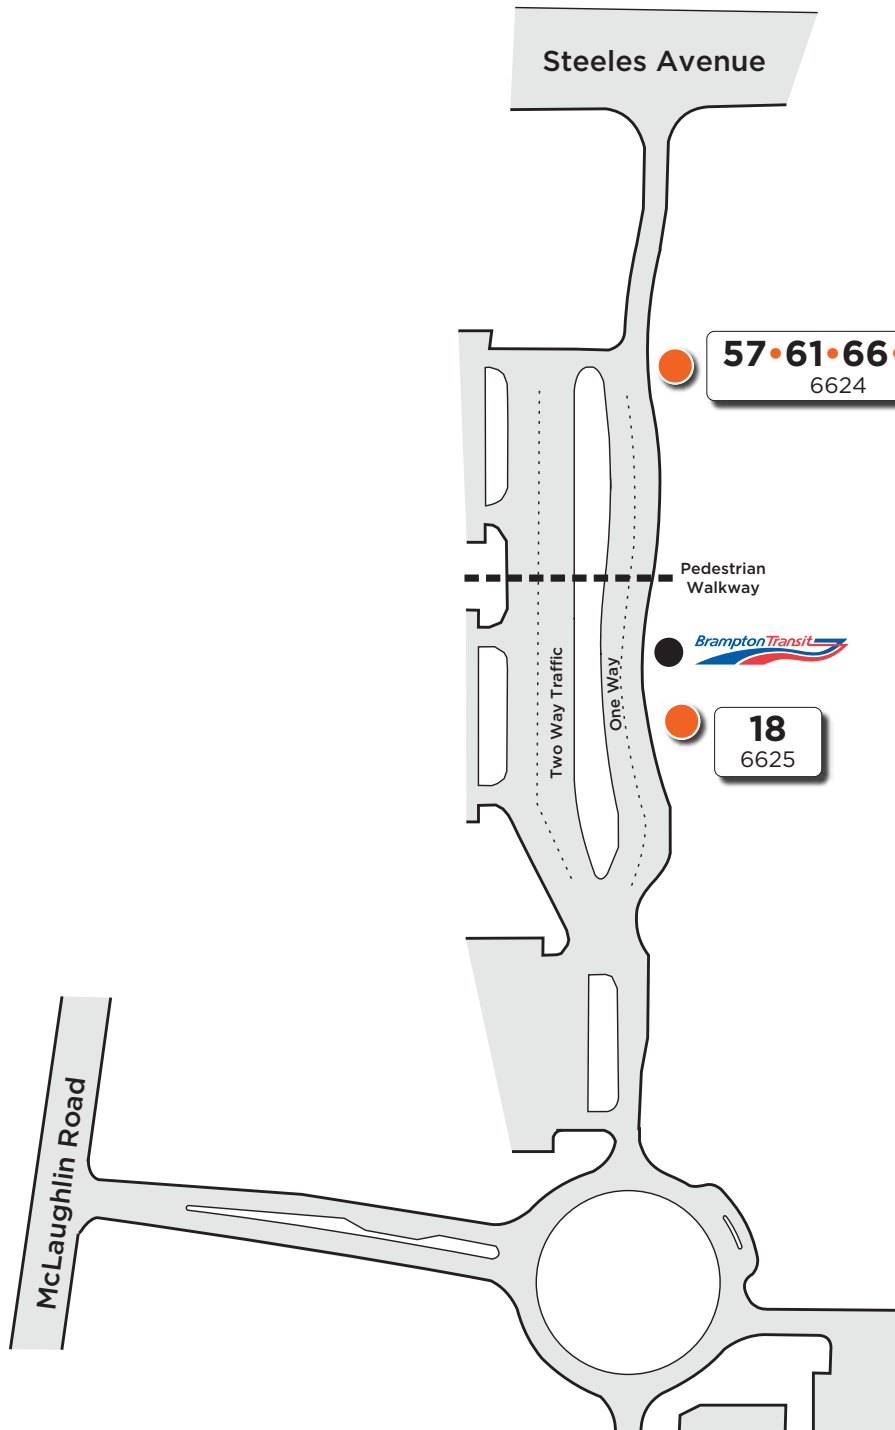

Sheridan College (Davis Campus)

Map not to scale

Route # — **61**
Bus stop # — 6624

Bus Stop Marker

Effective: January 2, 2023