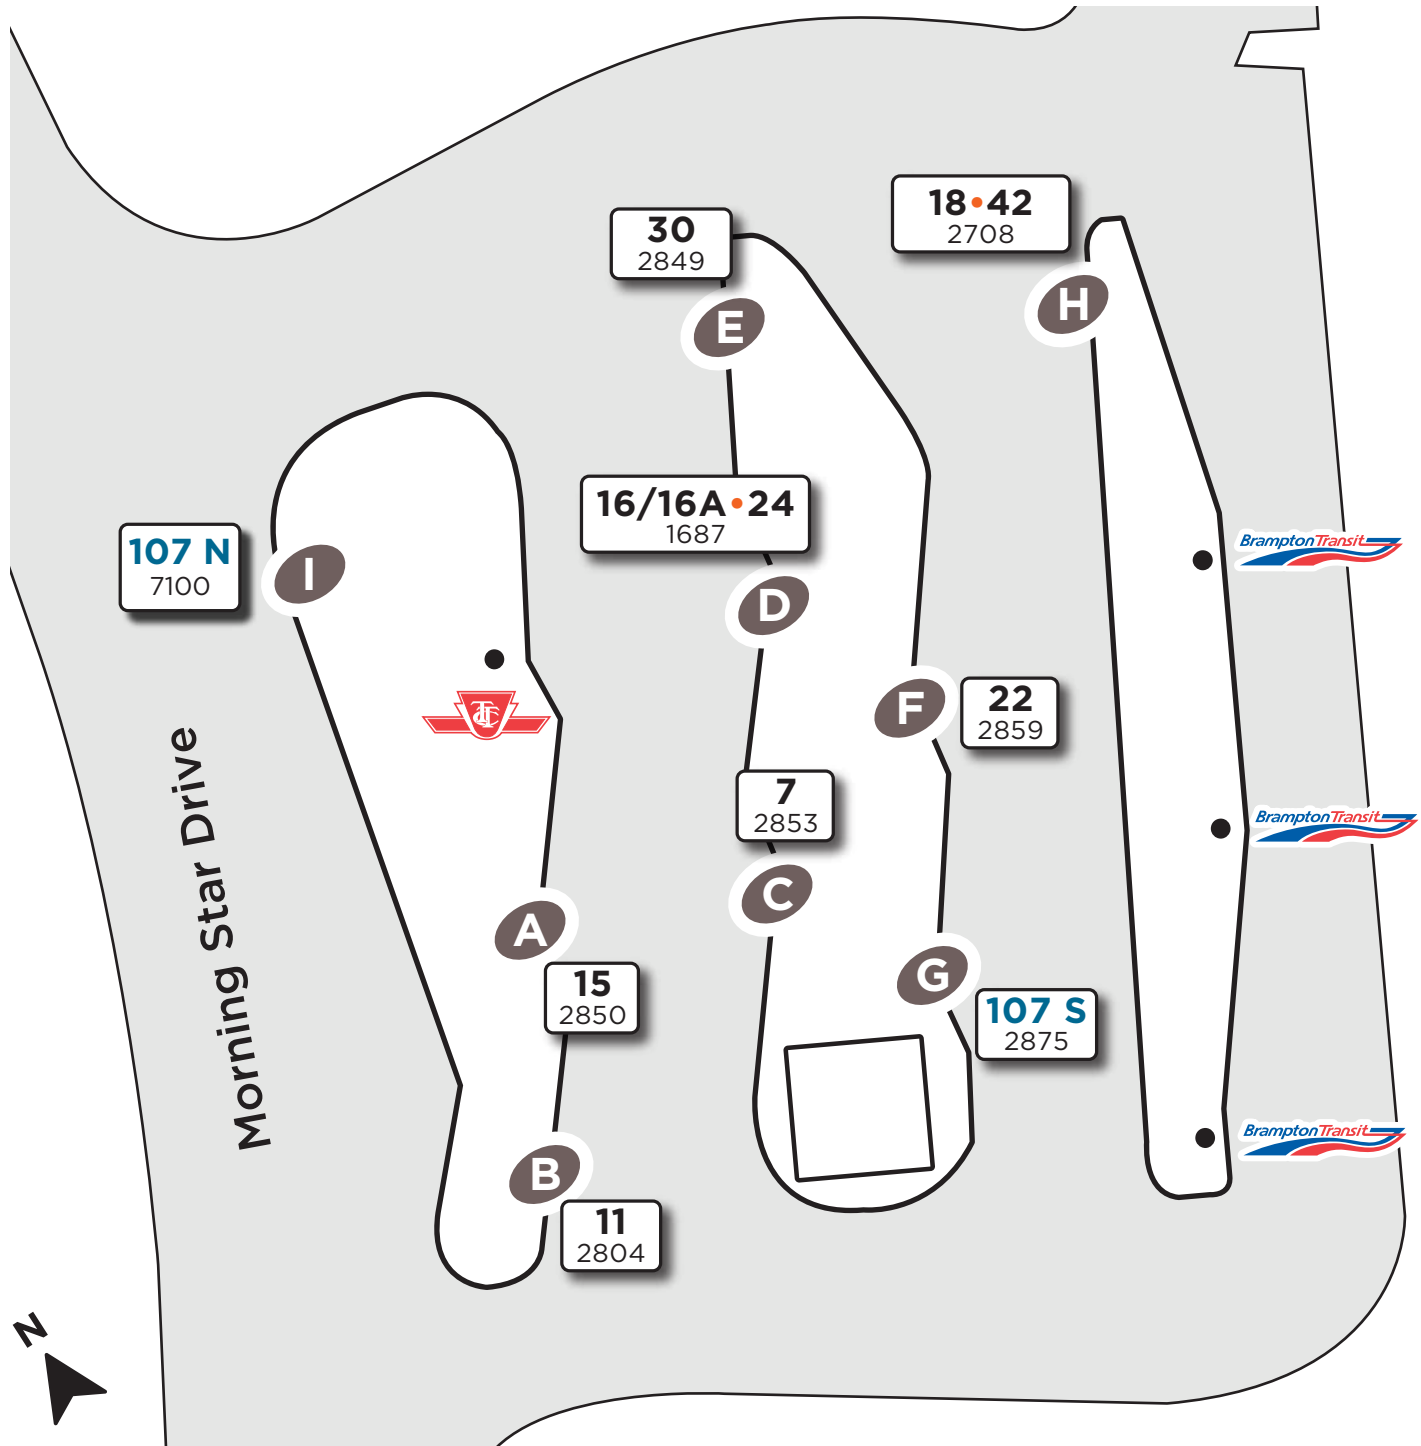

Westwood Square Transit Terminal

Map not to scale

Legend

mi local Route # **30**
Bus stop # 2849

mi express Route # **107 S**
Bus stop # 2875

Platform Letter **A**

Effective: January 2, 2023