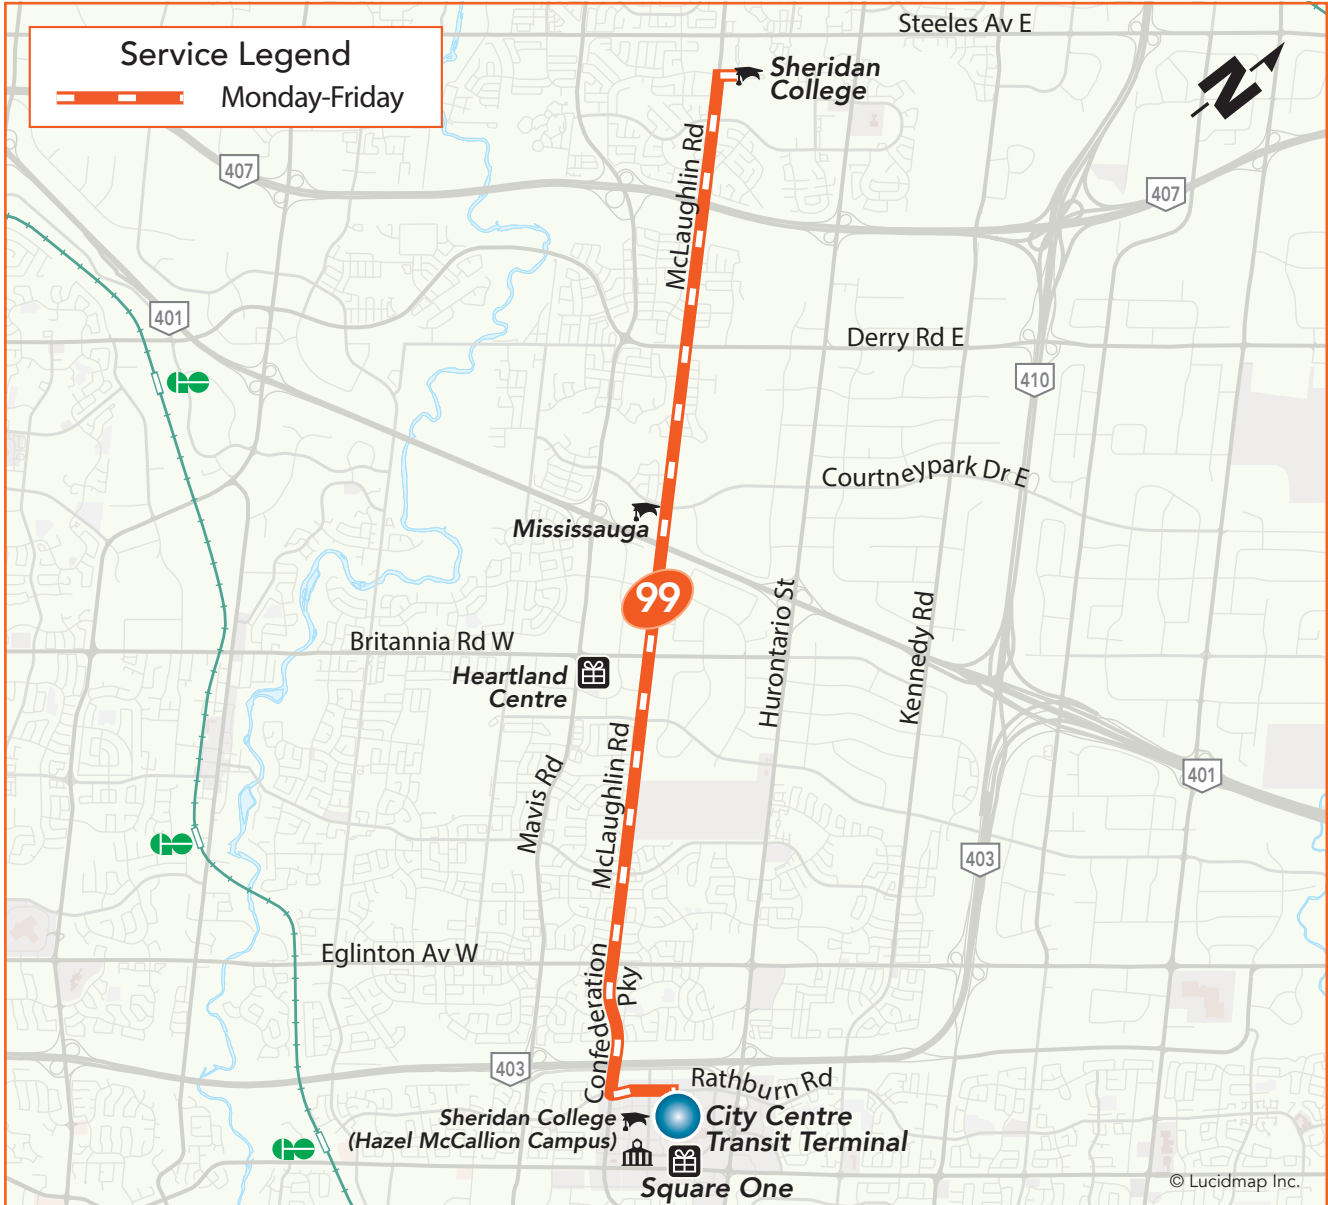

# College Shuttle

**Non-Stop Route**  
**Monday to Friday**

**Northbound** to Sheridan College (Davis Campus)  
**Southbound** to City Centre Transit Terminal

## Legend

- |                                    |                    |                  |
|------------------------------------|--------------------|------------------|
| Terminal                           | TTC Subway Station | Library          |
| Transitway Station                 | GO Train Station   | Community Centre |
| High School, University or College | Hospital           | Shopping Centre  |