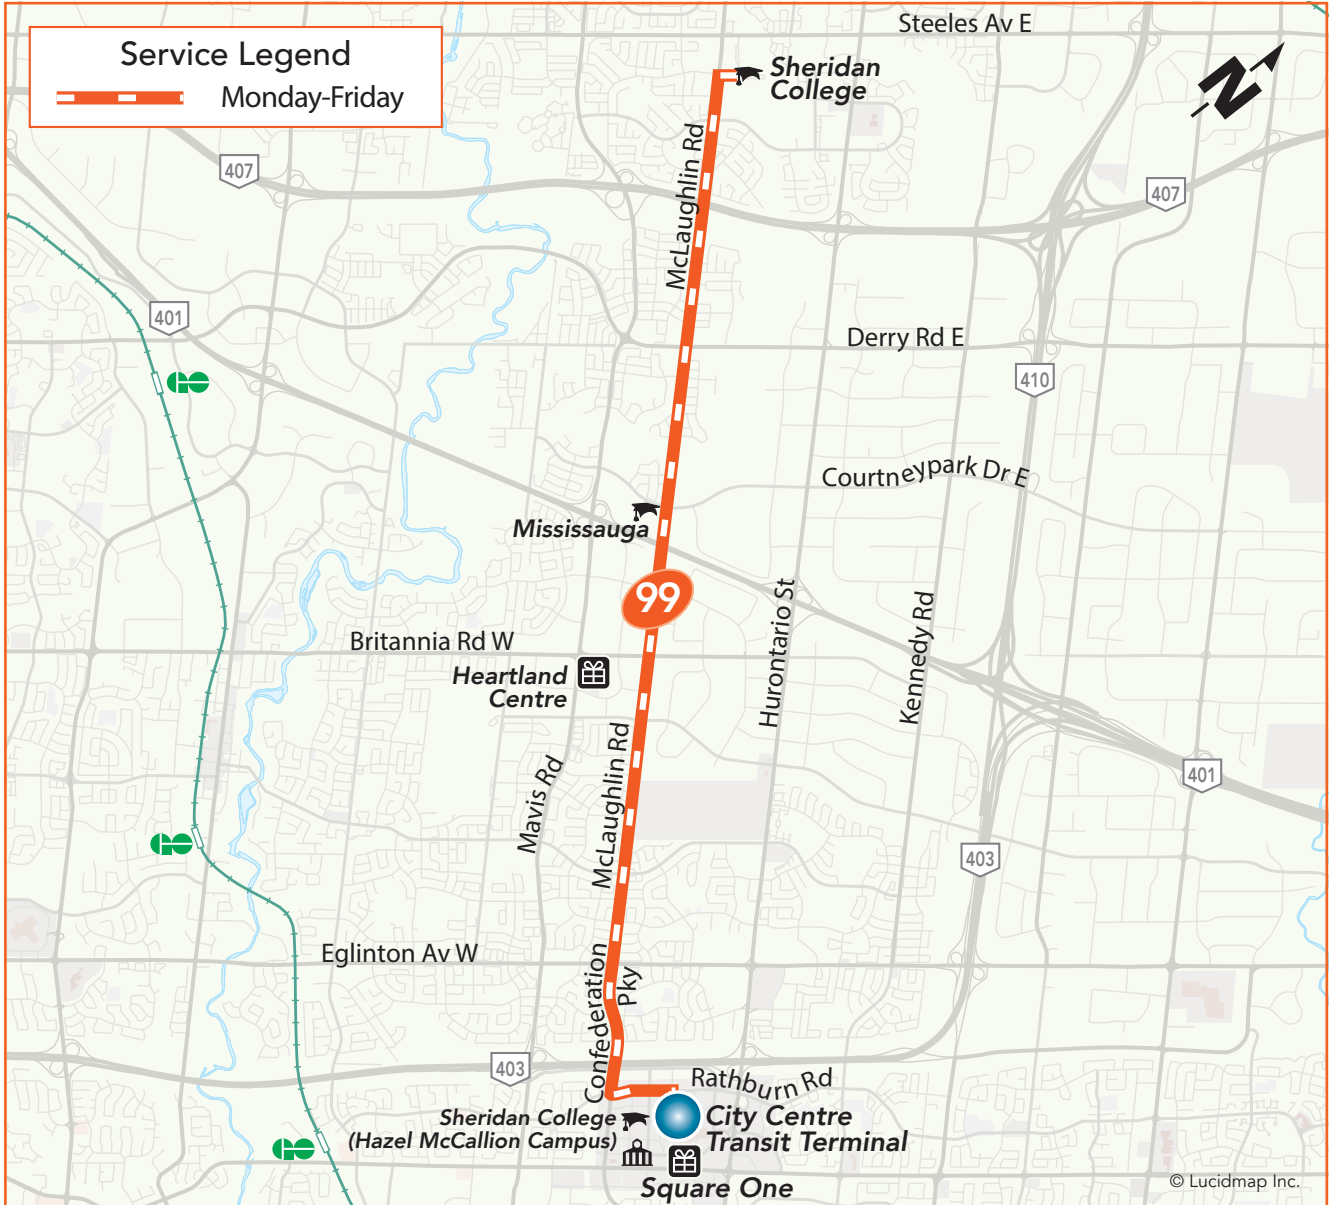

99

College Shuttle

Non-Stop Route
Monday to Friday

Northbound to Sheridan College (Davis Campus)
Southbound to City Centre Transit Terminal

Legend

- | | | |
|------------------------------------|--------------------|------------------|
| Terminal | TTC Subway Station | Library |
| Transitway Station | GO Train Station | Community Centre |
| High School, University or College | Hospital | Shopping Centre |