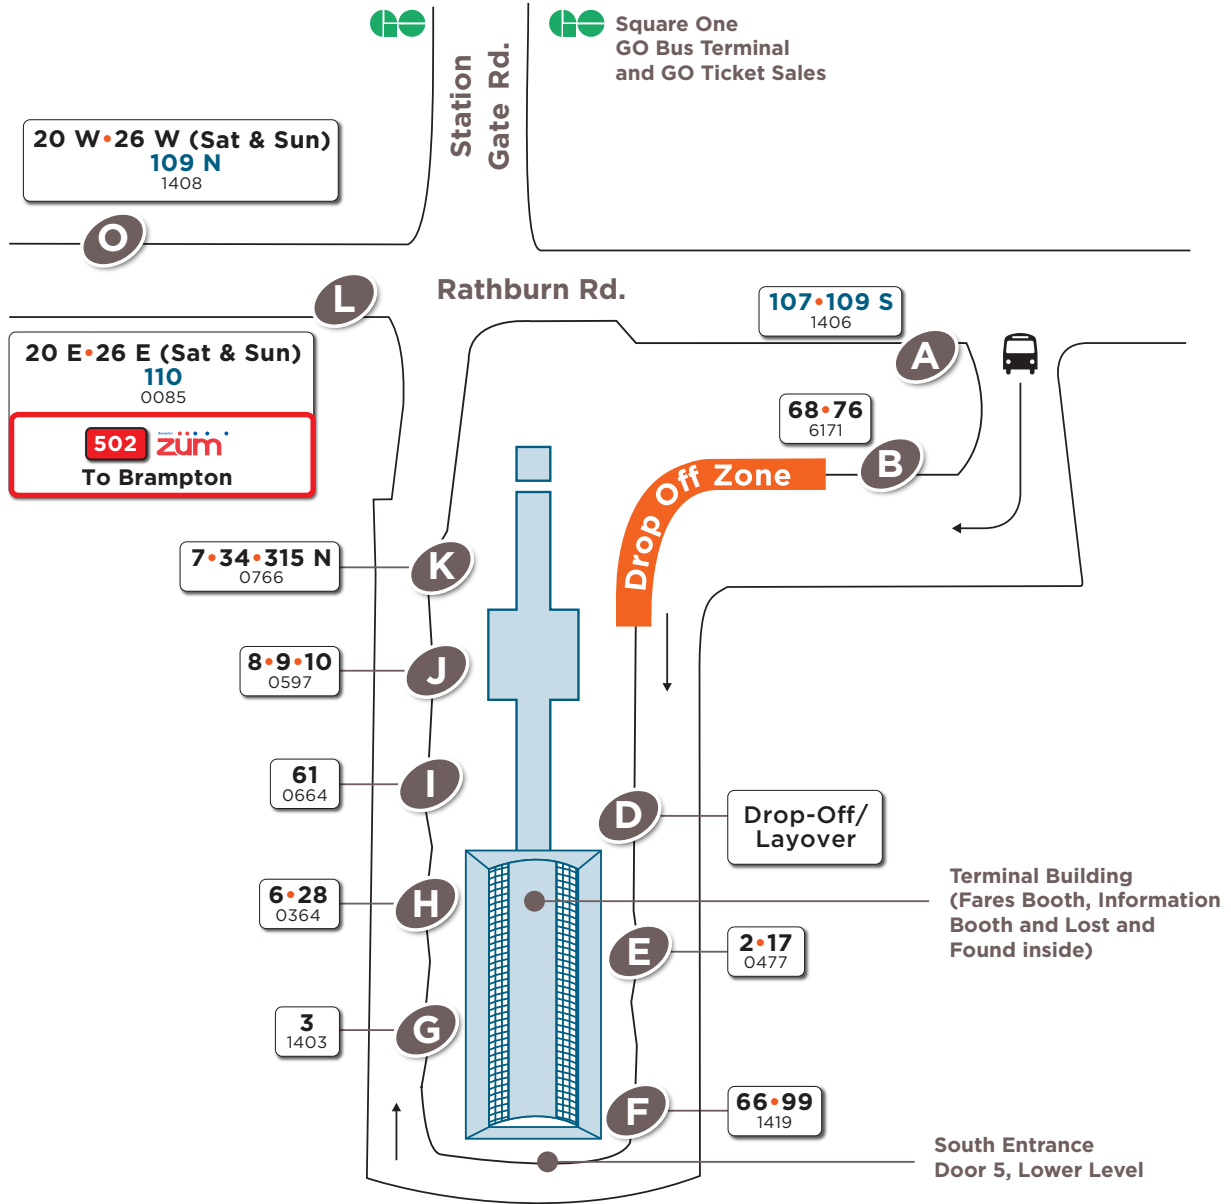

# City Centre Transit Terminal

## Effective Mon, Jan. 23, 2023

Square One Dr.

Square One Shopping Centre Entrance 7

Map not to scale

**Legend**

	Route # — 6		Route # — 107	Platform letter — A
	Bus stop # — 0364		Bus stop # — 1406	