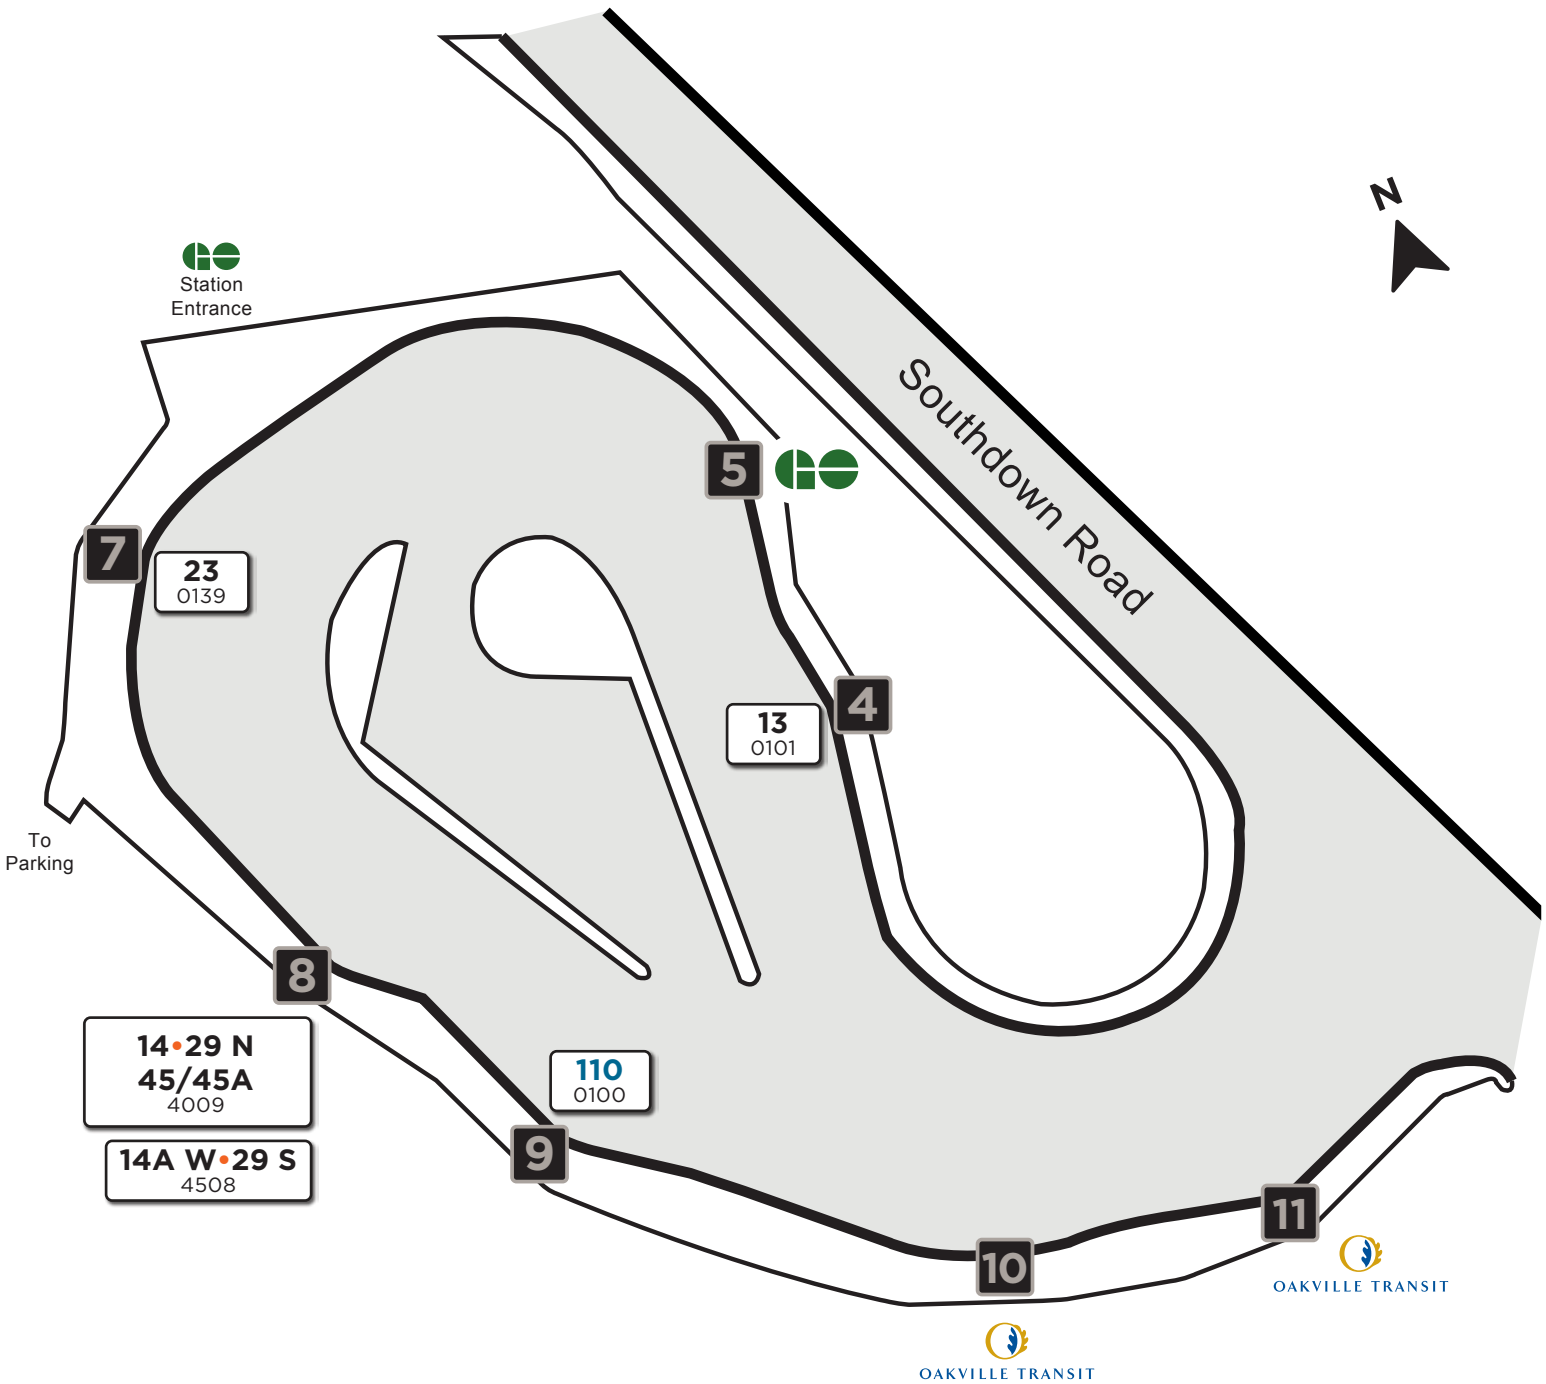

# Clarkson GO

Map not to scale

## Legend

Route # **13**  
Bus stop # 0101

Route # **110**  
Bus stop # 0100

Platform Number

Effective: May 1, 2023