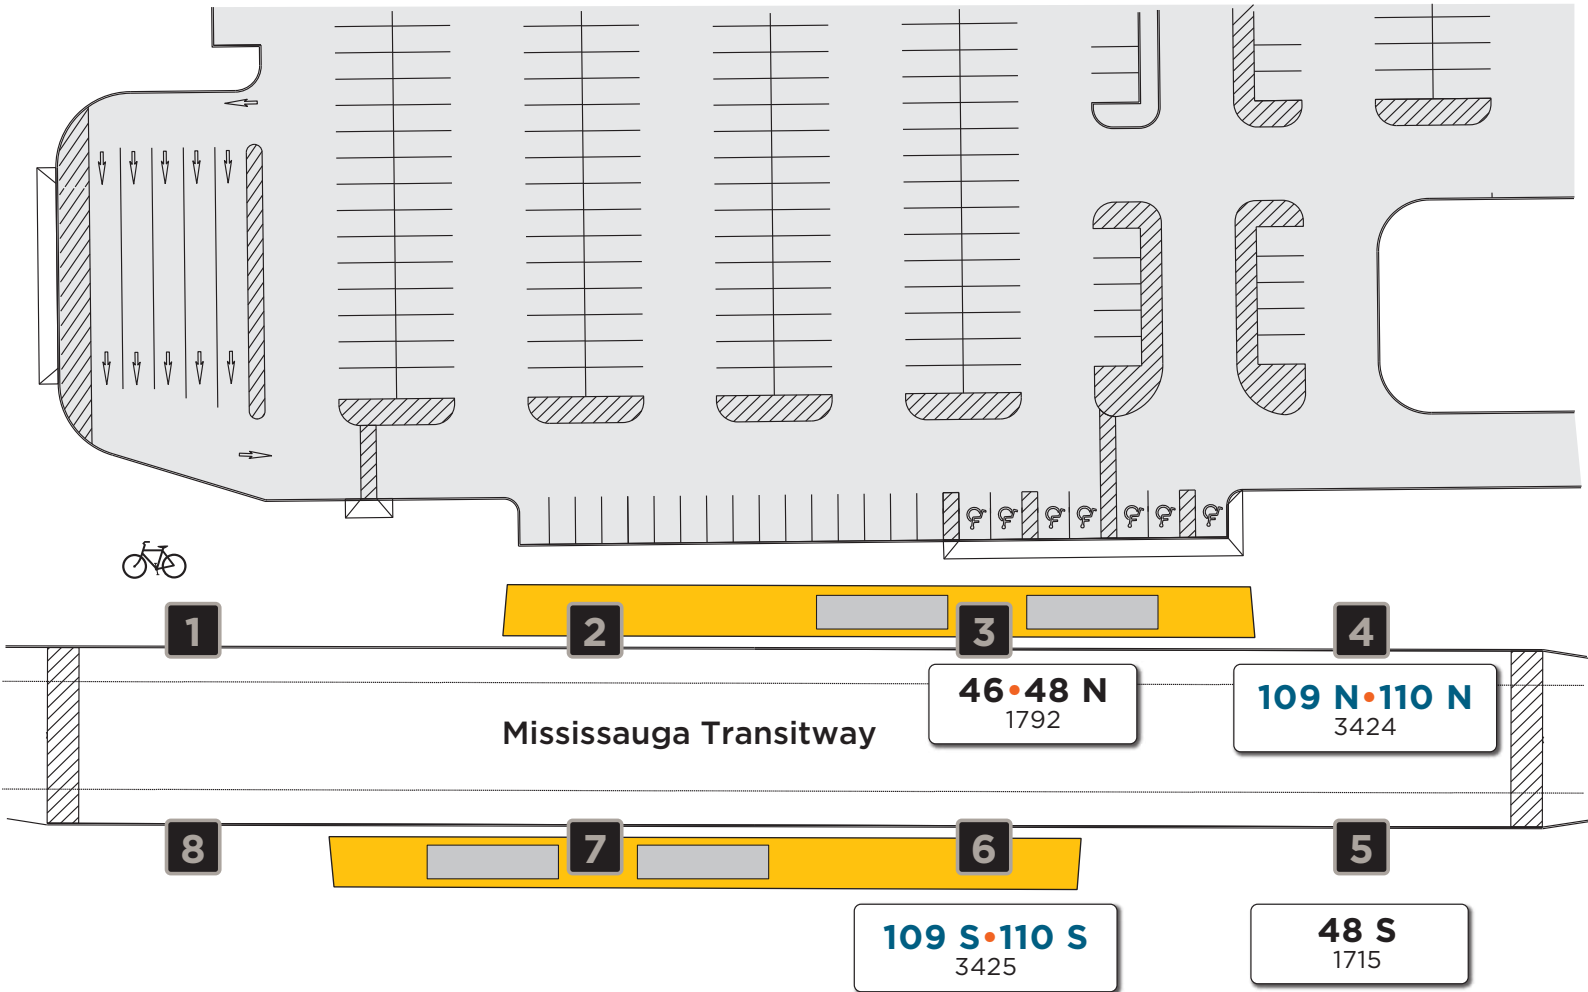

Erin Mills Station

Map not to scale

Legend

Route # — **109 S**
Bus stop # — 3425

Platform Number

Sheltered Platform

Enclosed Area

Effective: June 26, 2023