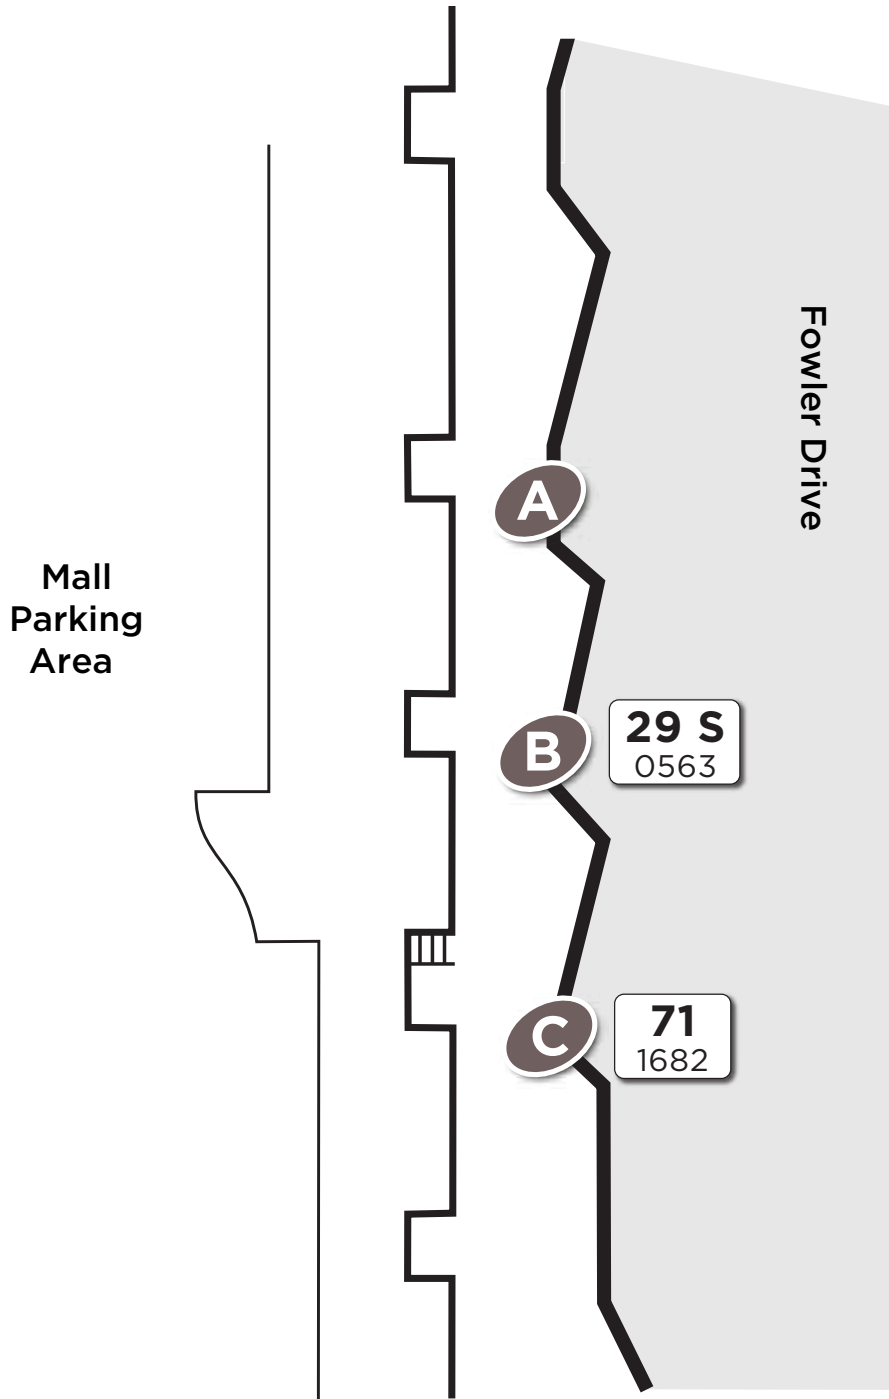

# Sheridan Centre

## Legend

Route # — **29 S**  
Bus stop # — 0563

Platform Letter

Effective: June 26, 2023