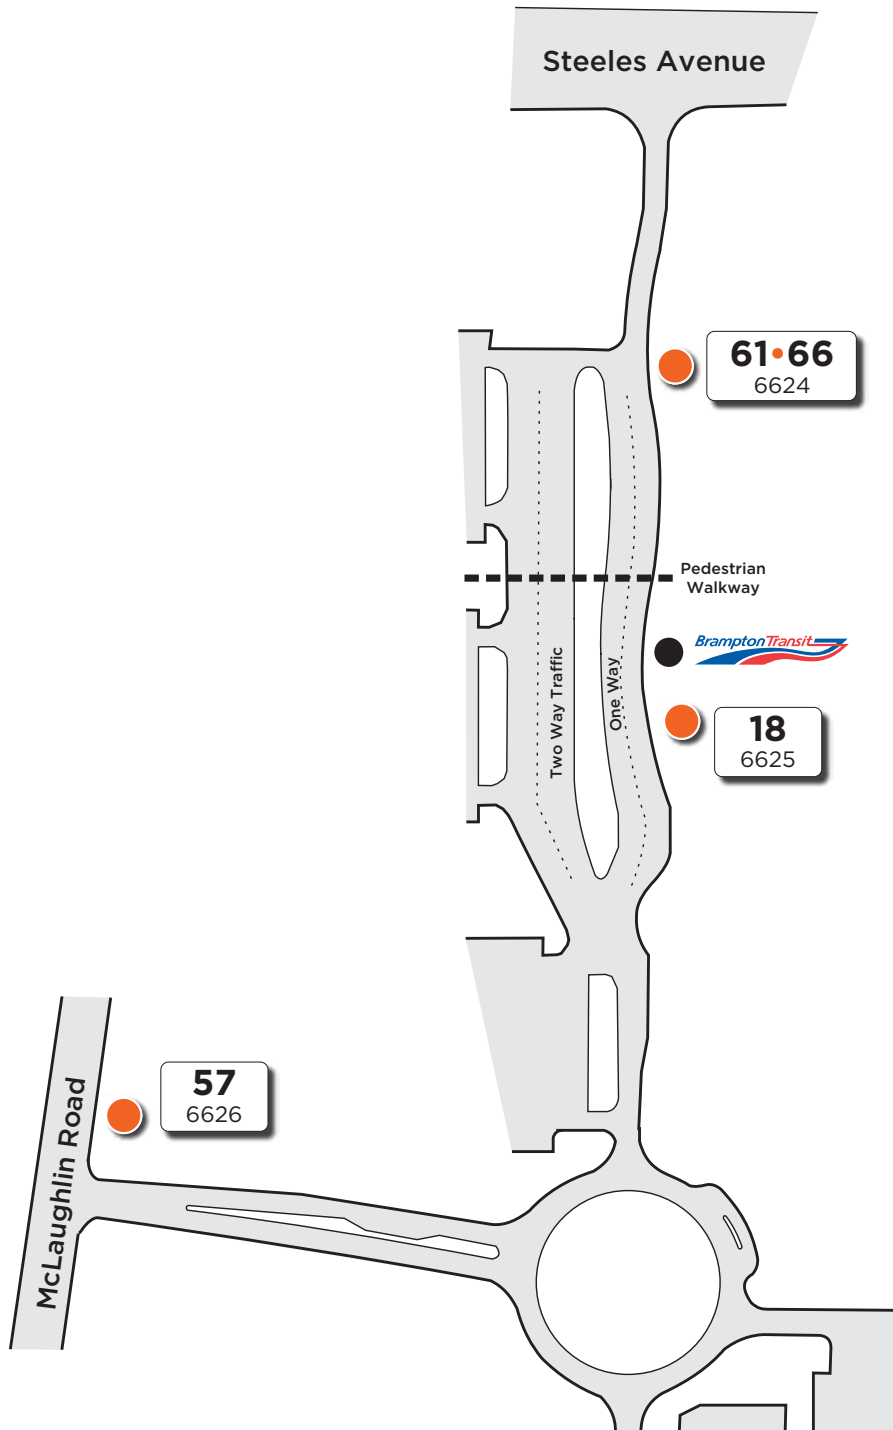

# Sheridan College (Davis Campus)

Map not to scale

Route # — **61**  
Bus stop # — 6624

Bus Stop Marker

Effective: June 26, 2023