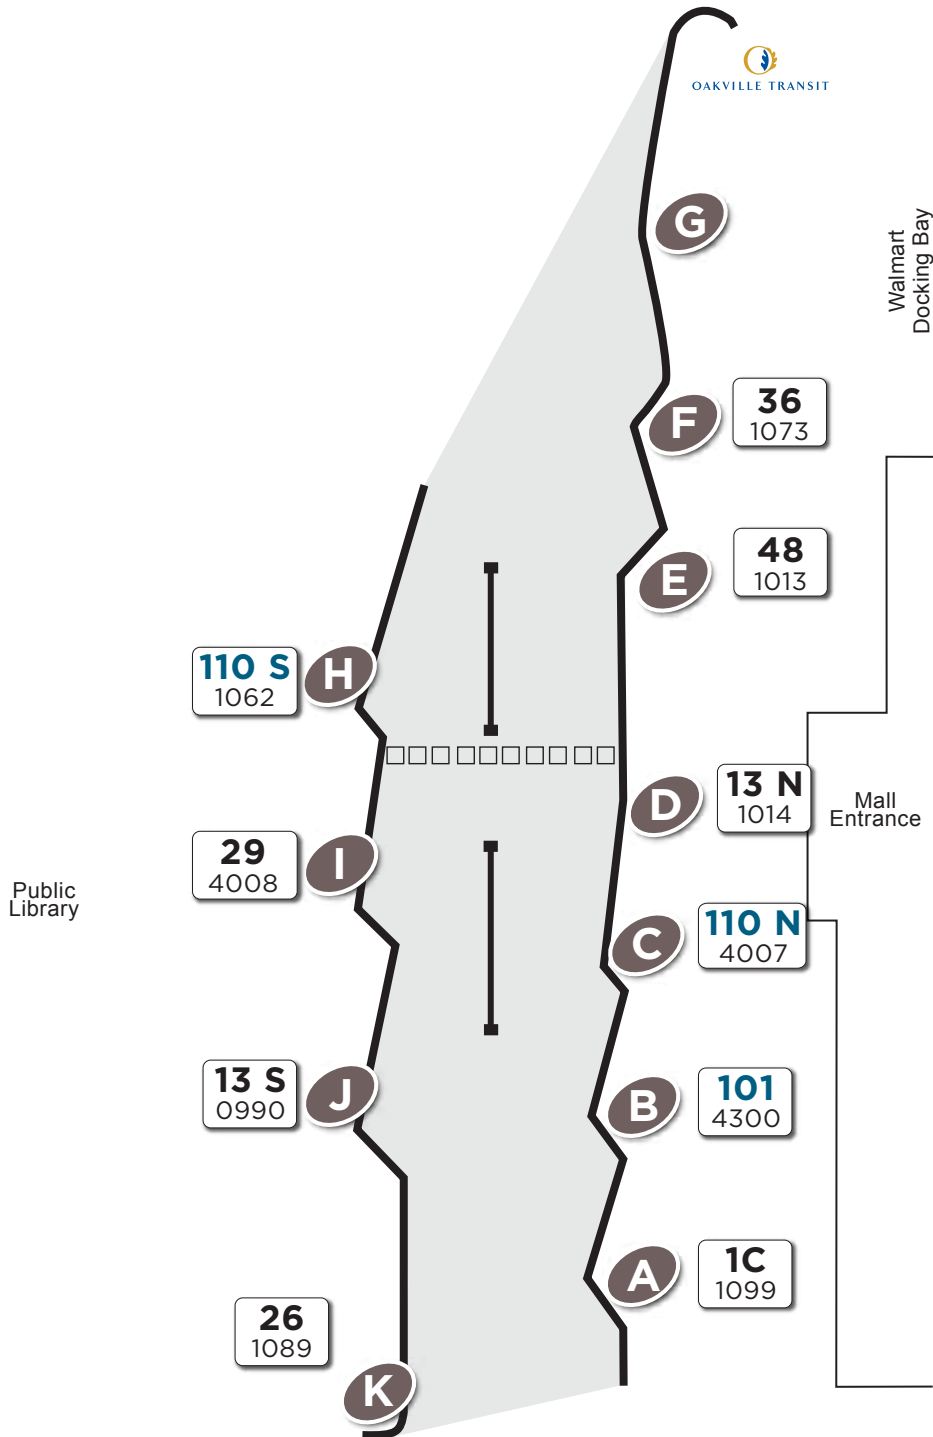

South Common Centre

Map not to scale

Legend

Route # — 26
Bus stop # — 1089

Route # — 110 S
Bus stop # — 1062

Platform Letter

Effective: June 26, 2023