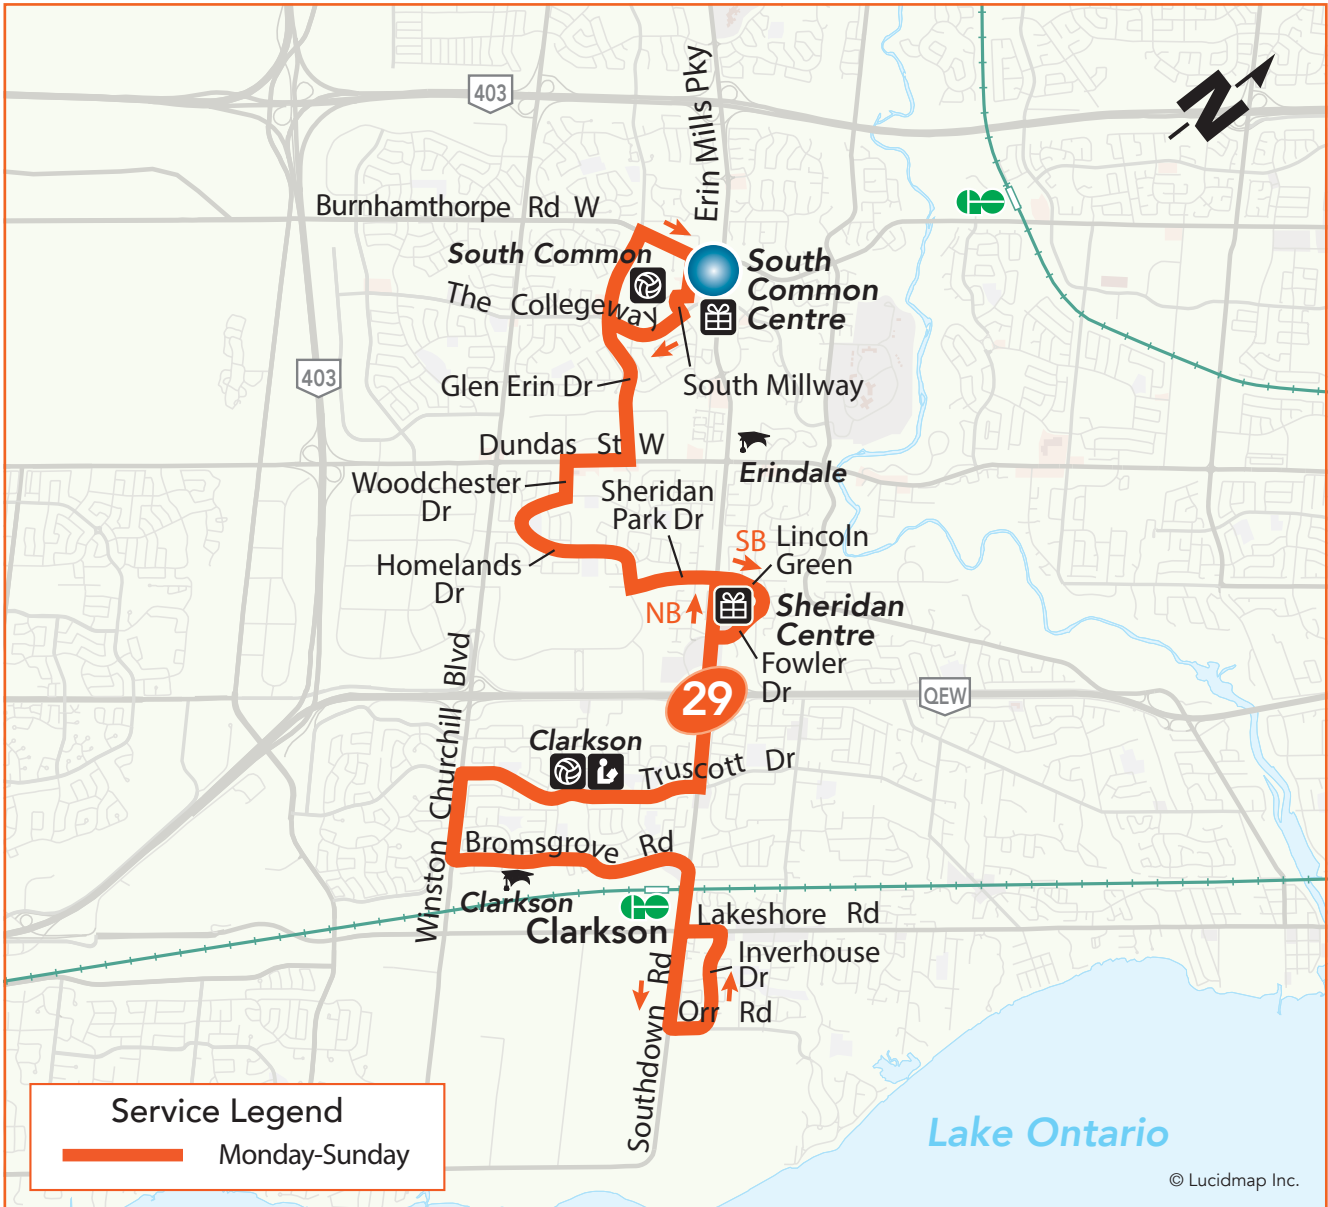

29

Park Royal-Homelands

Local Route
Monday to Sunday

Northbound to South Common Centre
Southbound to Clarkson GO Station

Legend

- | | | |
|------------------------------------|--------------------|------------------|
| Terminal | TTC Subway Station | Library |
| Transitway Station | GO Train Station | Community Centre |
| High School, University or College | Hospital | Shopping Centre |