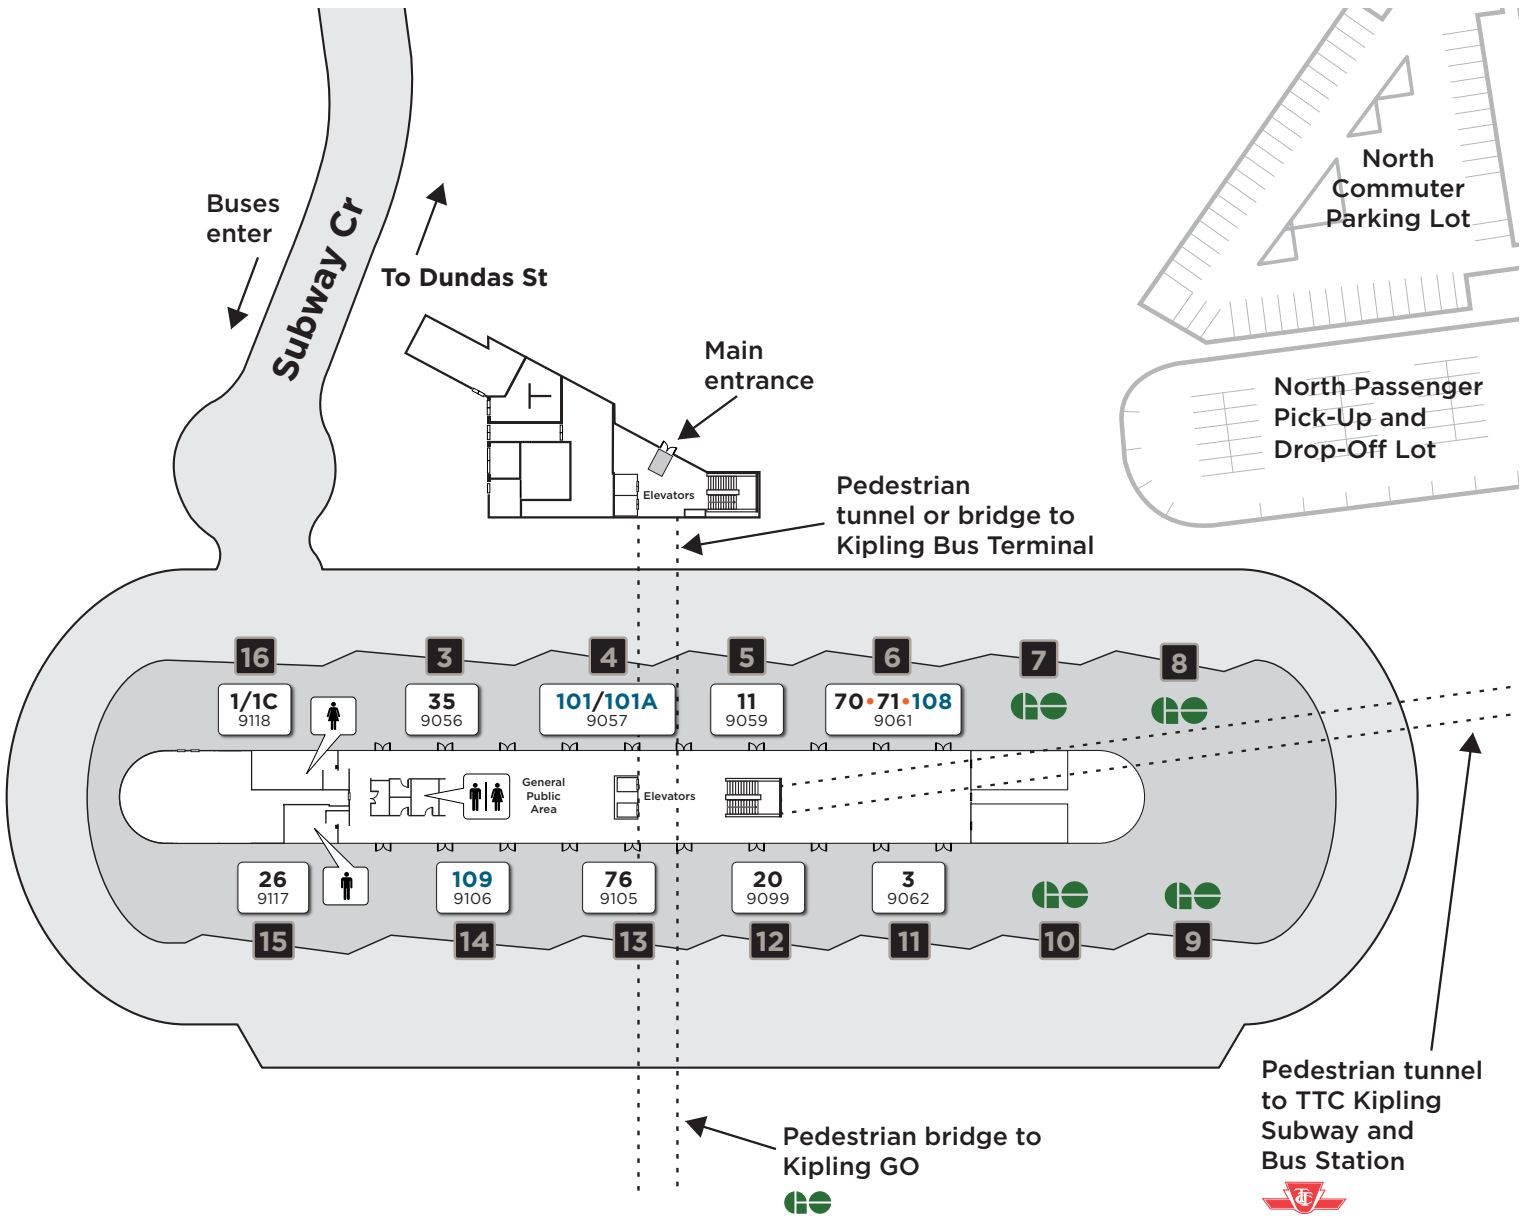

# Kipling Bus Terminal

## Legend

Route # **1/1C**  
Bus stop # **9118**

Route # **101/101A**  
Bus stop # **9057**

Platform Number **4**

Effective: September 4, 2023