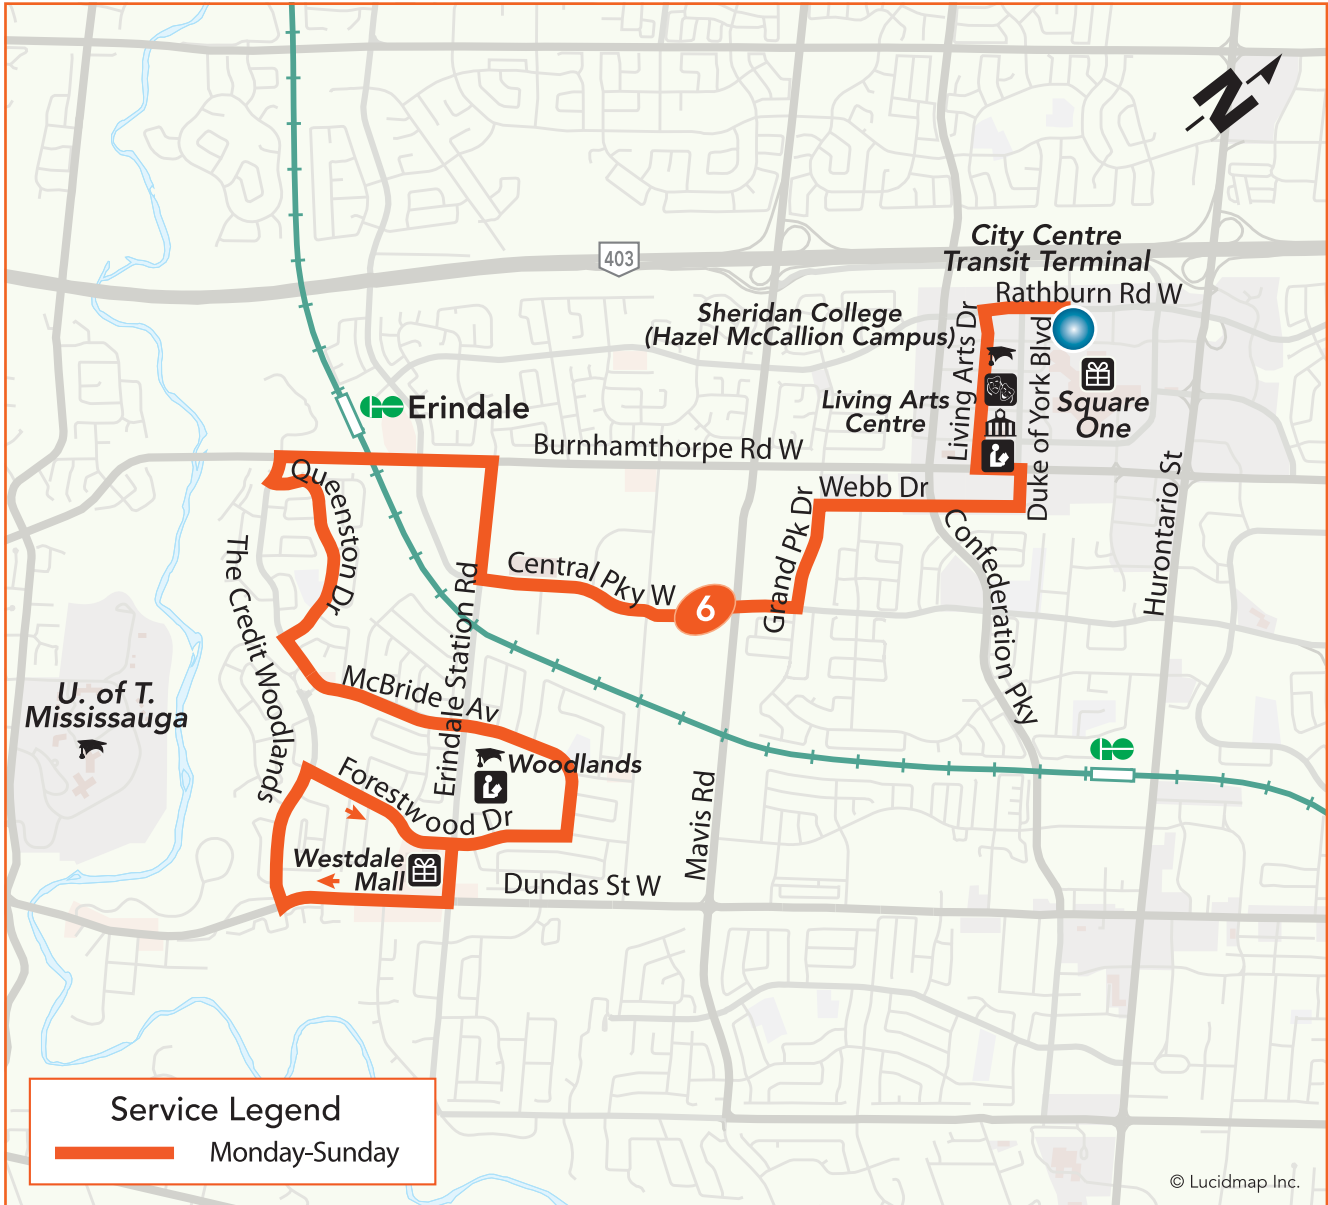

# Credit Woodlands

**Local Route**  
**Monday to Sunday**

**Eastbound to City Centre Transit Terminal**  
**Westbound to Westdale Mall**

## Legend

- |                                    |                    |                  |
|------------------------------------|--------------------|------------------|
| Terminal                           | TTC Subway Station | Library          |
| Transitway Station                 | GO Train Station   | Community Centre |
| High School, University or College | Hospital           | Shopping Centre  |