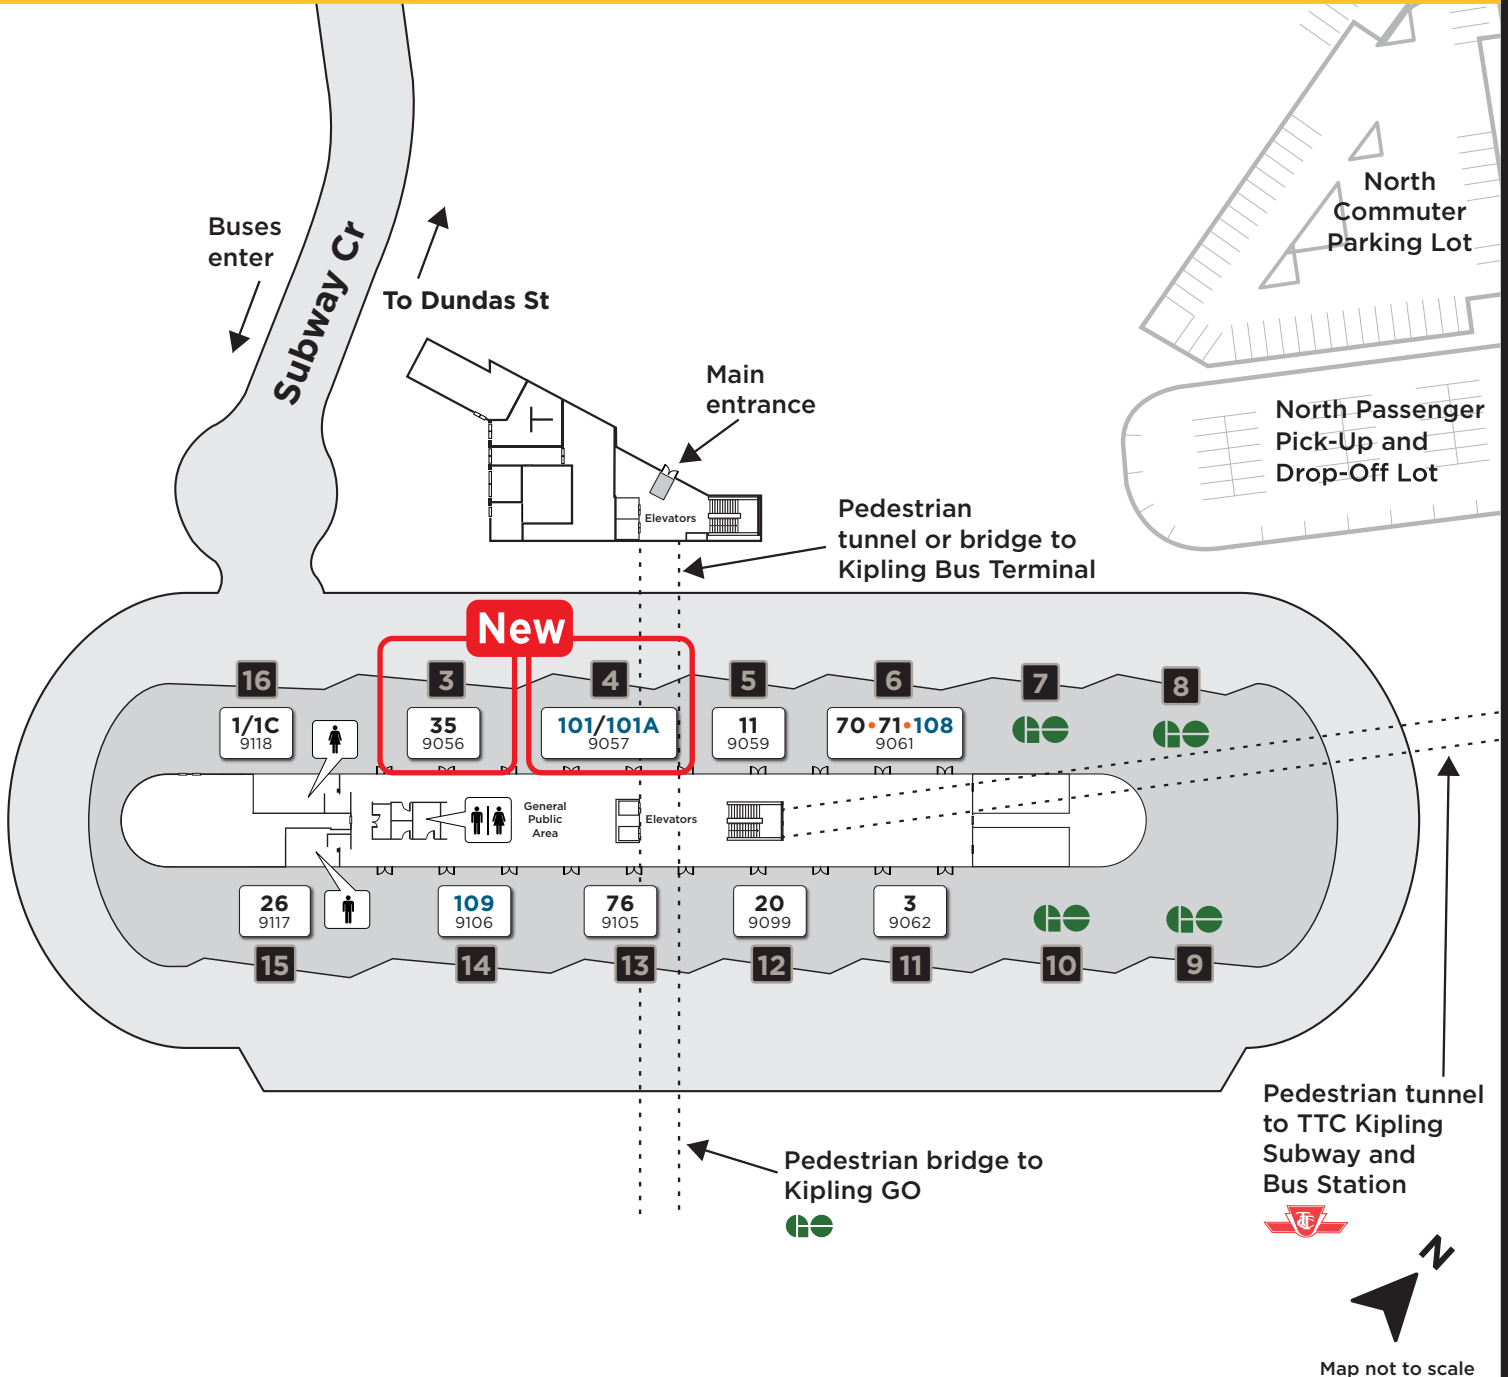

Kipling Bus Terminal

New bus stop locations

Effective: September 4, 2023

Legend

Route # **1/1C**
Bus stop # 9118

Route # **101/101A**
Bus stop # 9057

Platform Number **4**