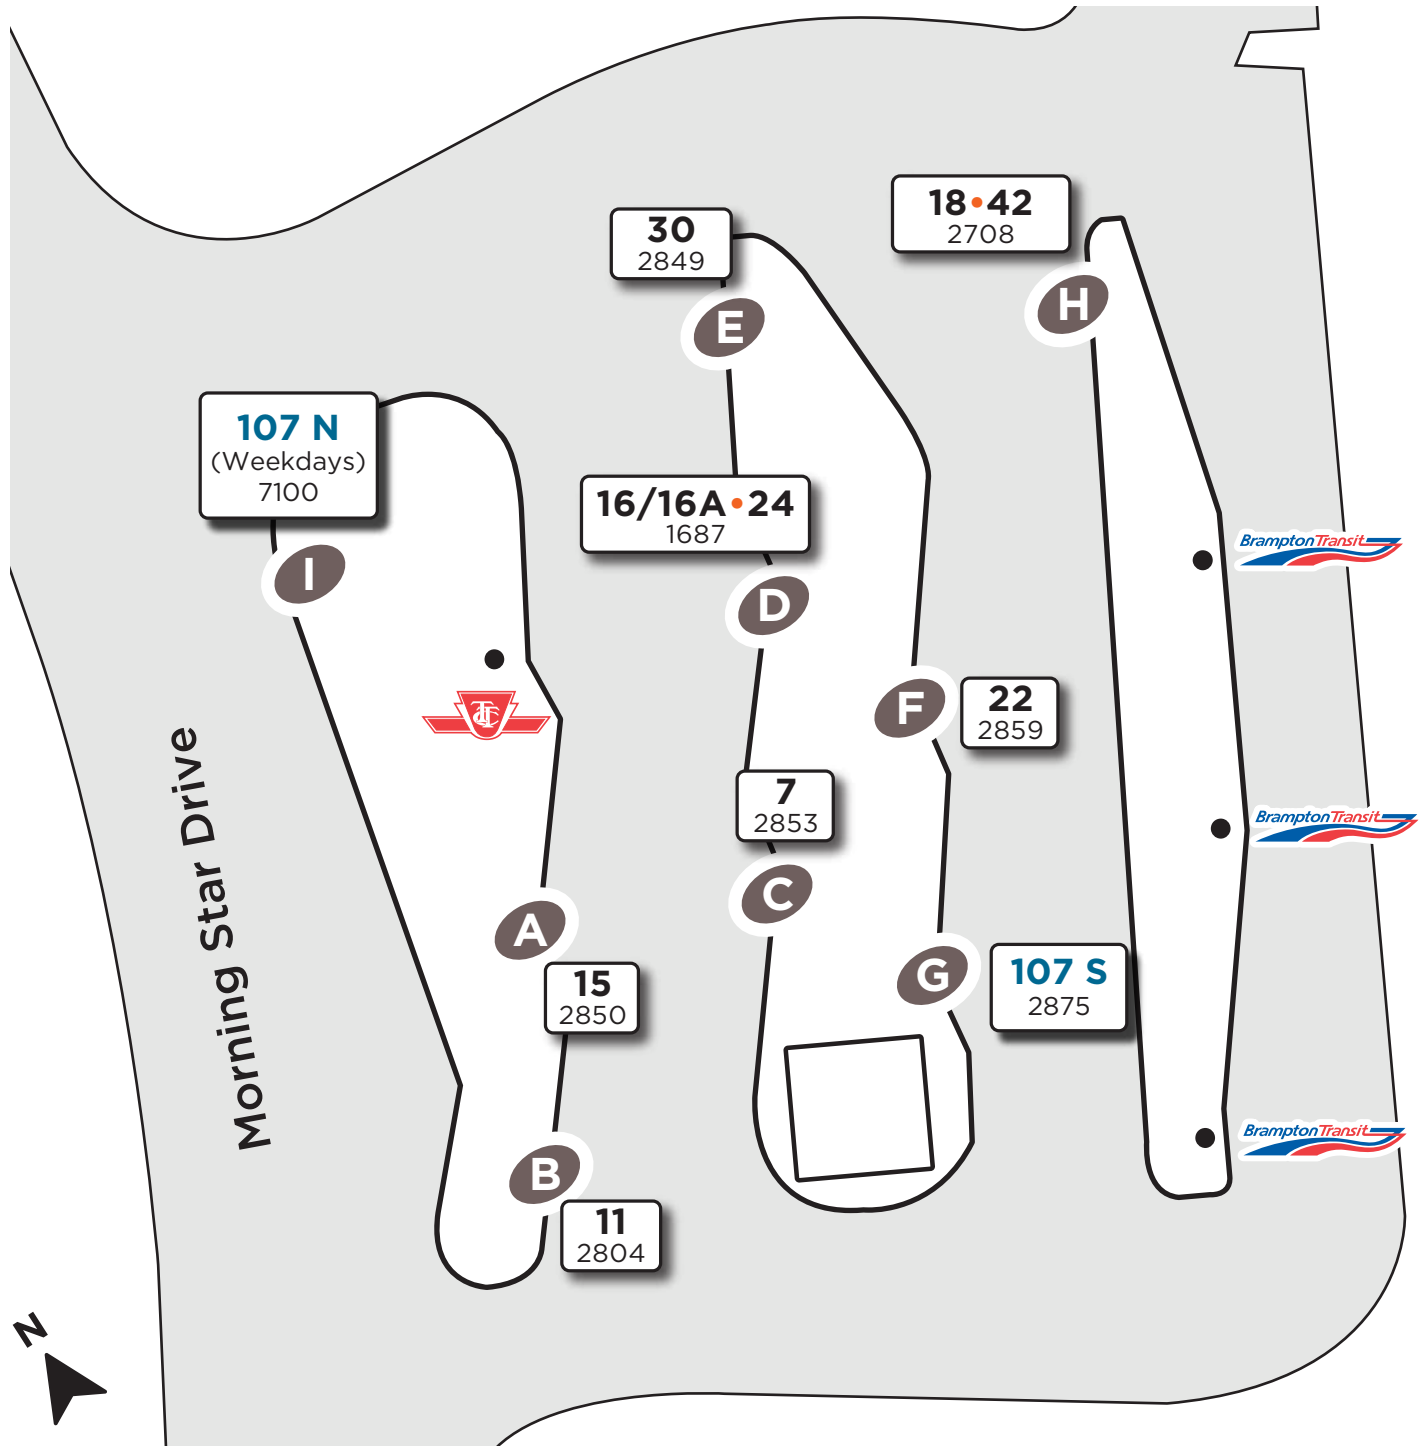

Westwood Square Transit Terminal

Map not to scale

Legend

Route # **30**
Bus stop # 2849

Route # **107 N**
(Weekdays)
Bus stop # 7100

Platform Letter

Effective: September 4, 2023