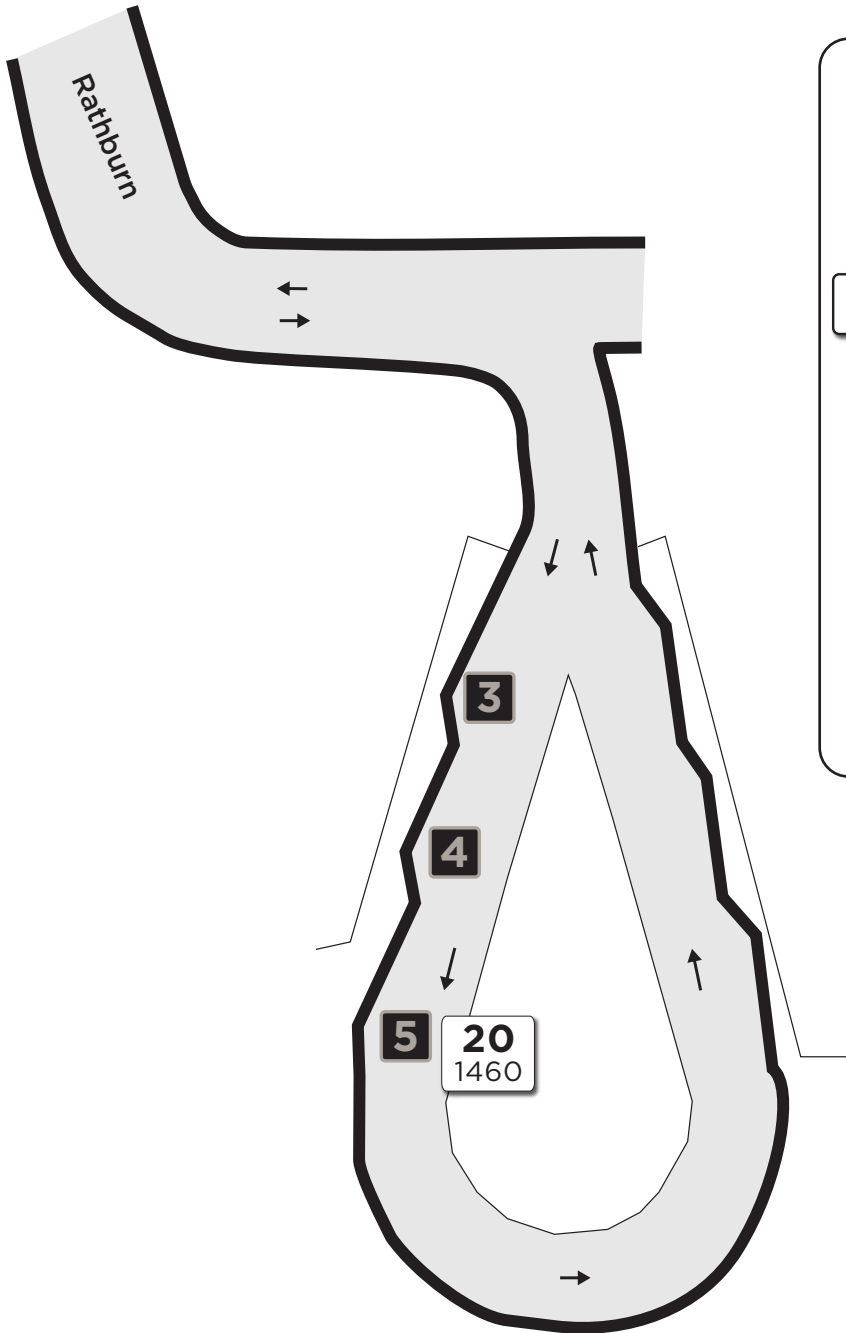

# Erindale GO

Map not to scale

Map not to scale

## Legend

Route # — **20**  
 Bus stop # — 1460

Bus Stop Marker

Platform Number

Effective: September 7, 2020