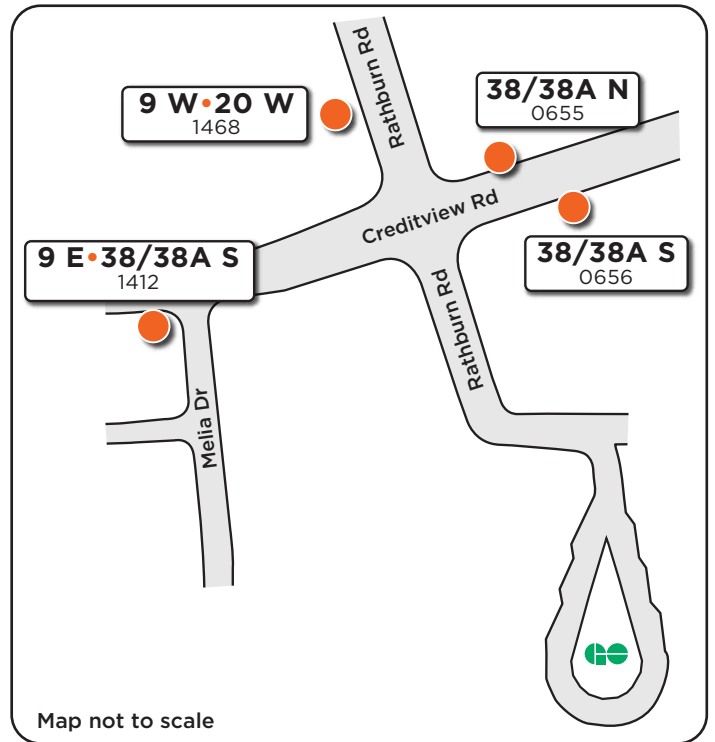

# Erindale GO

Map not to scale

Map not to scale

## Legend

Route # — **20**  
 Bus stop # — 1460

Bus Stop Marker

Platform Number

Effective: September 7, 2020