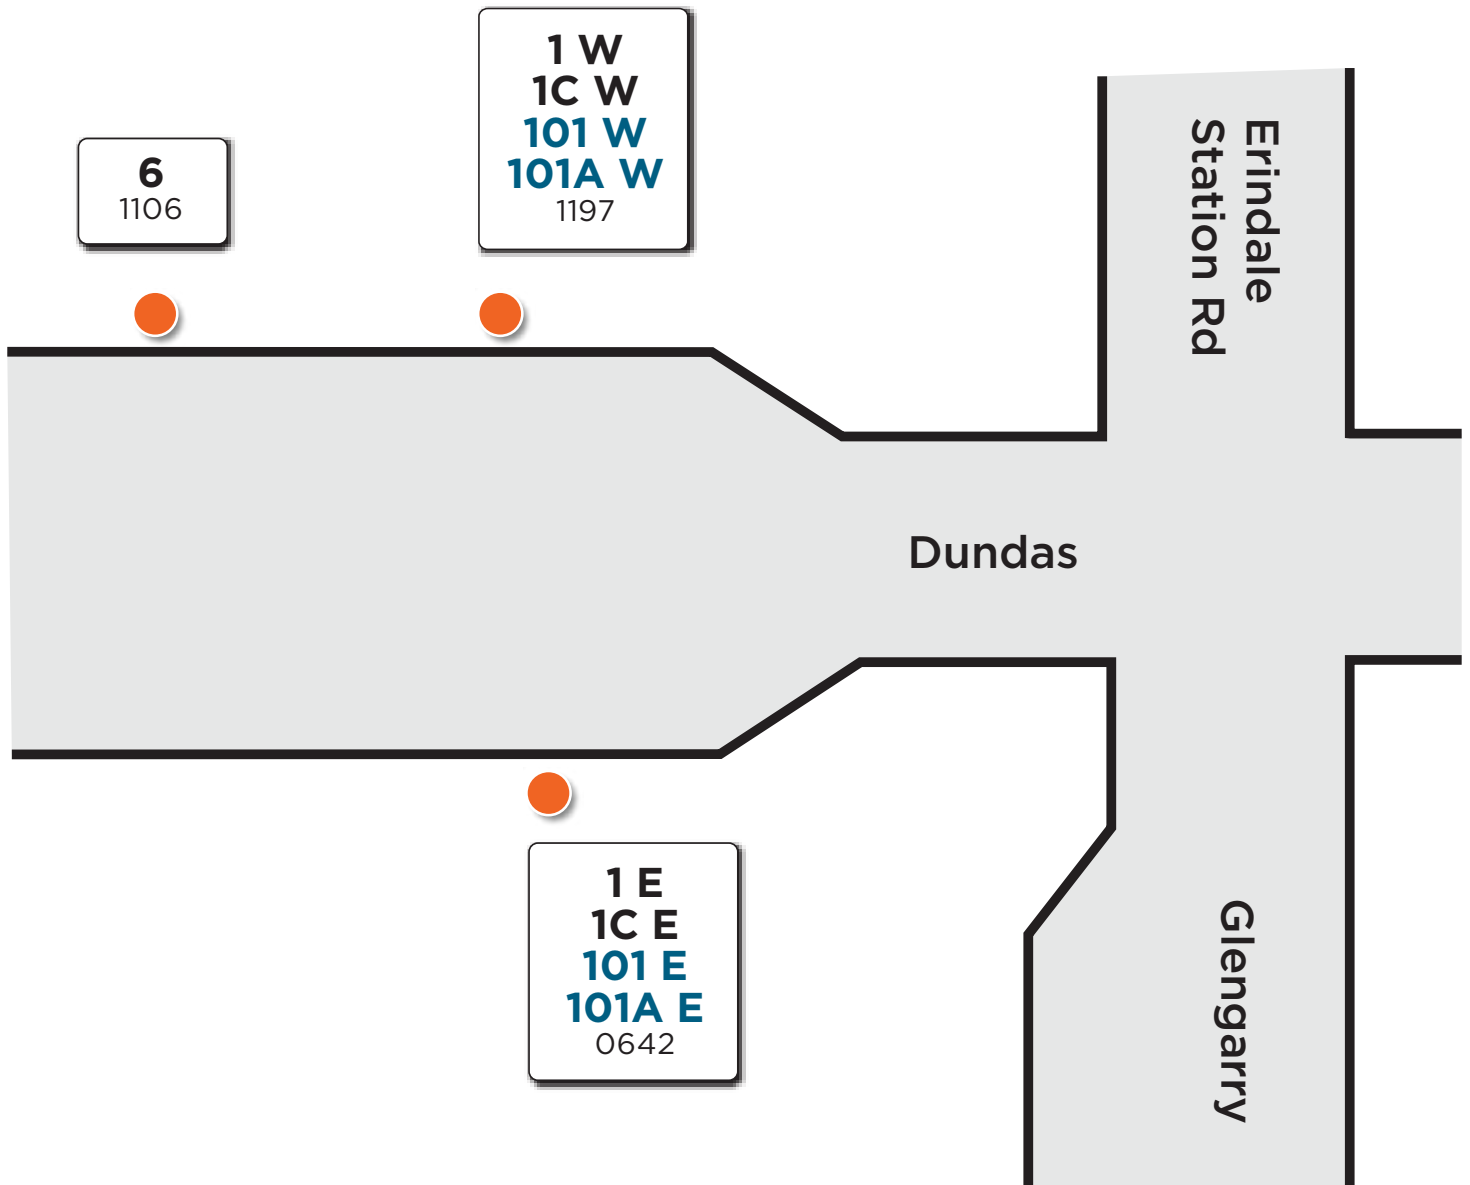

# Dundas/Erindale Station Road/Glengarry

Map not to scale

## Legend

Route # — **6**  
Bus stop # — 1106

Route # — **101 W**  
Bus stop # — 1197

Bus Stop Marker

Effective: April 26, 2021