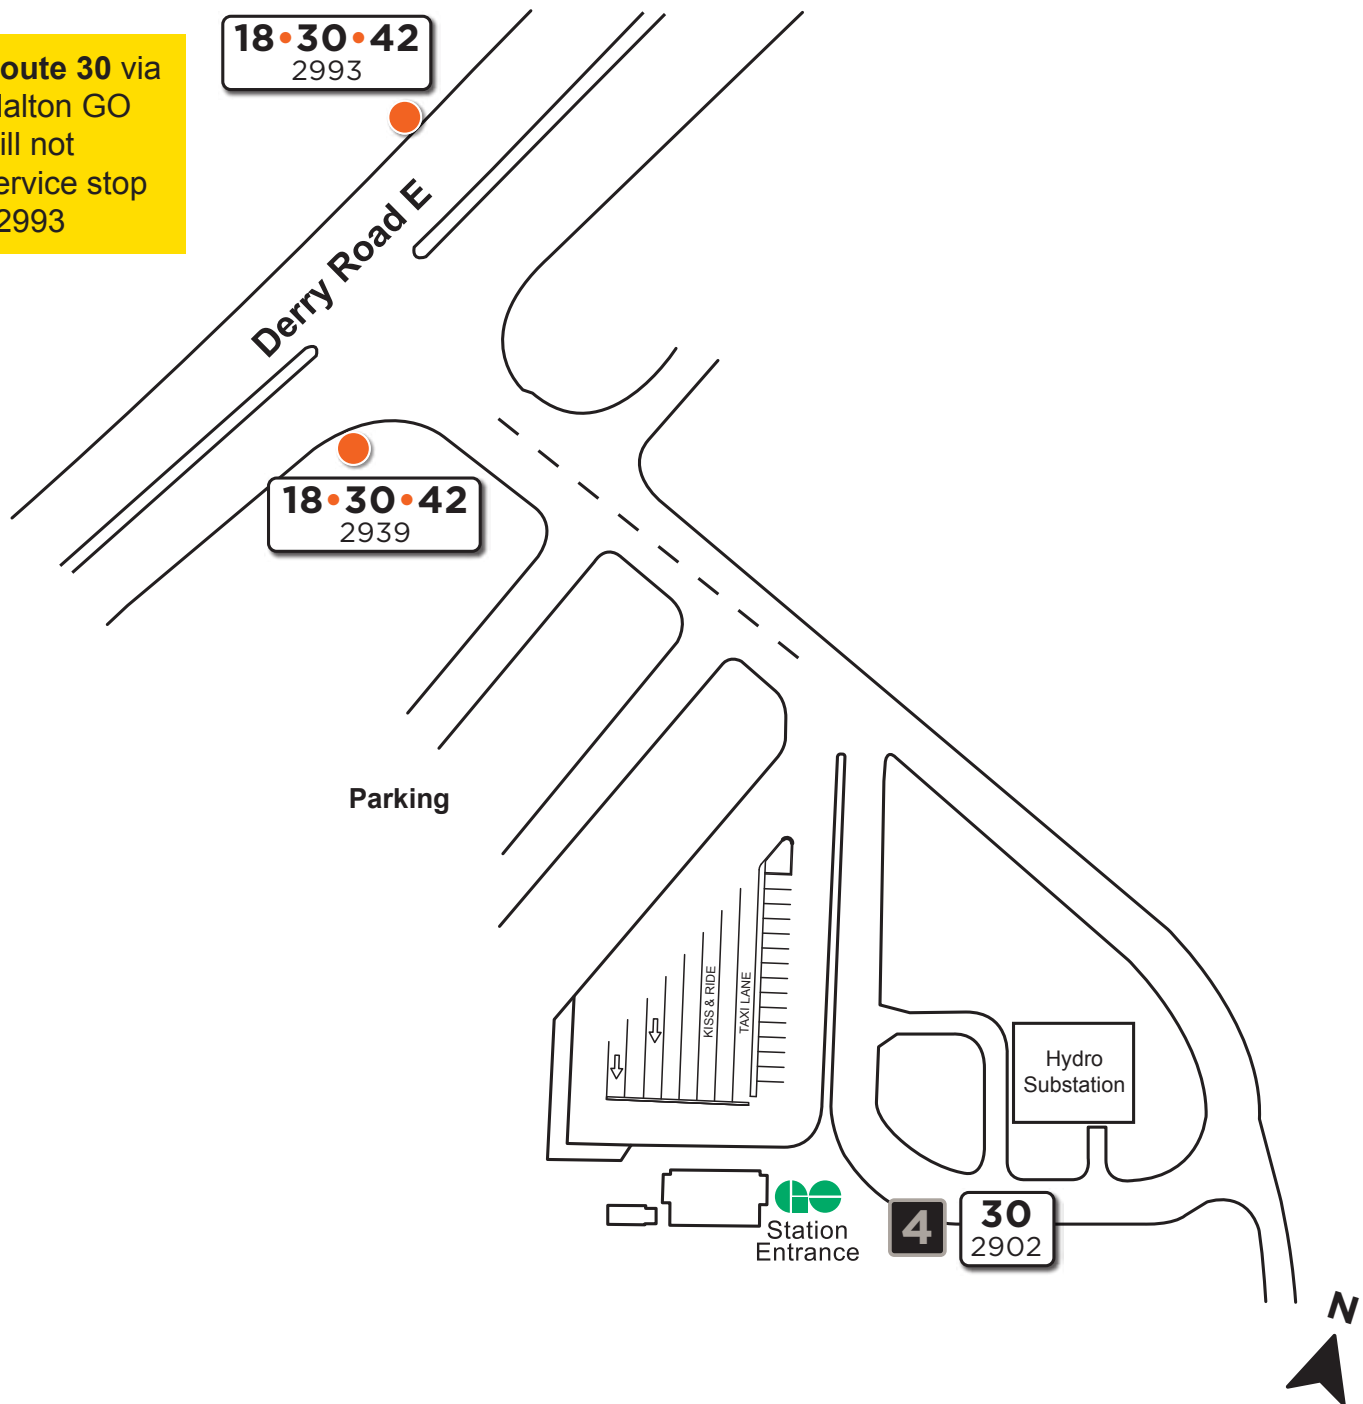

Malton GO

Route 30 via Malton GO will not service stop #2993

Map not to scale

Legend

Route # — **30**
Bus stop # — 2902

Bus Stop Marker

Platform Number

Effective: November 29, 2021