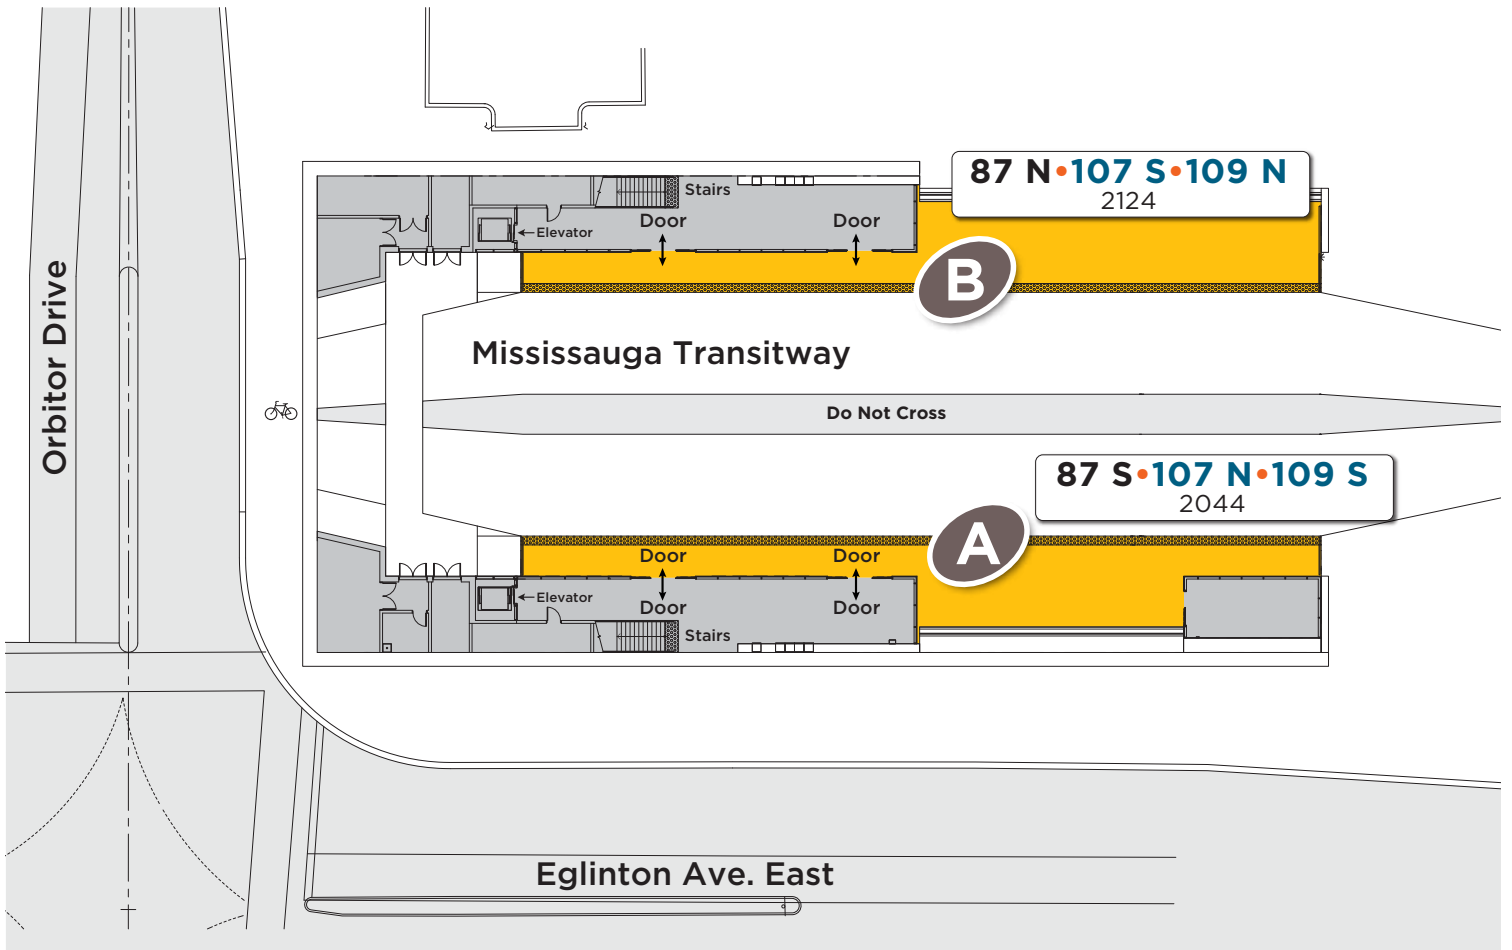

# Orbitor Station

Map not to scale

## Legend

Route # — **109 S**  
 Bus stop # — 2044

Platform Letter

Platform

Enclosed Area

Effective: September 6, 2021