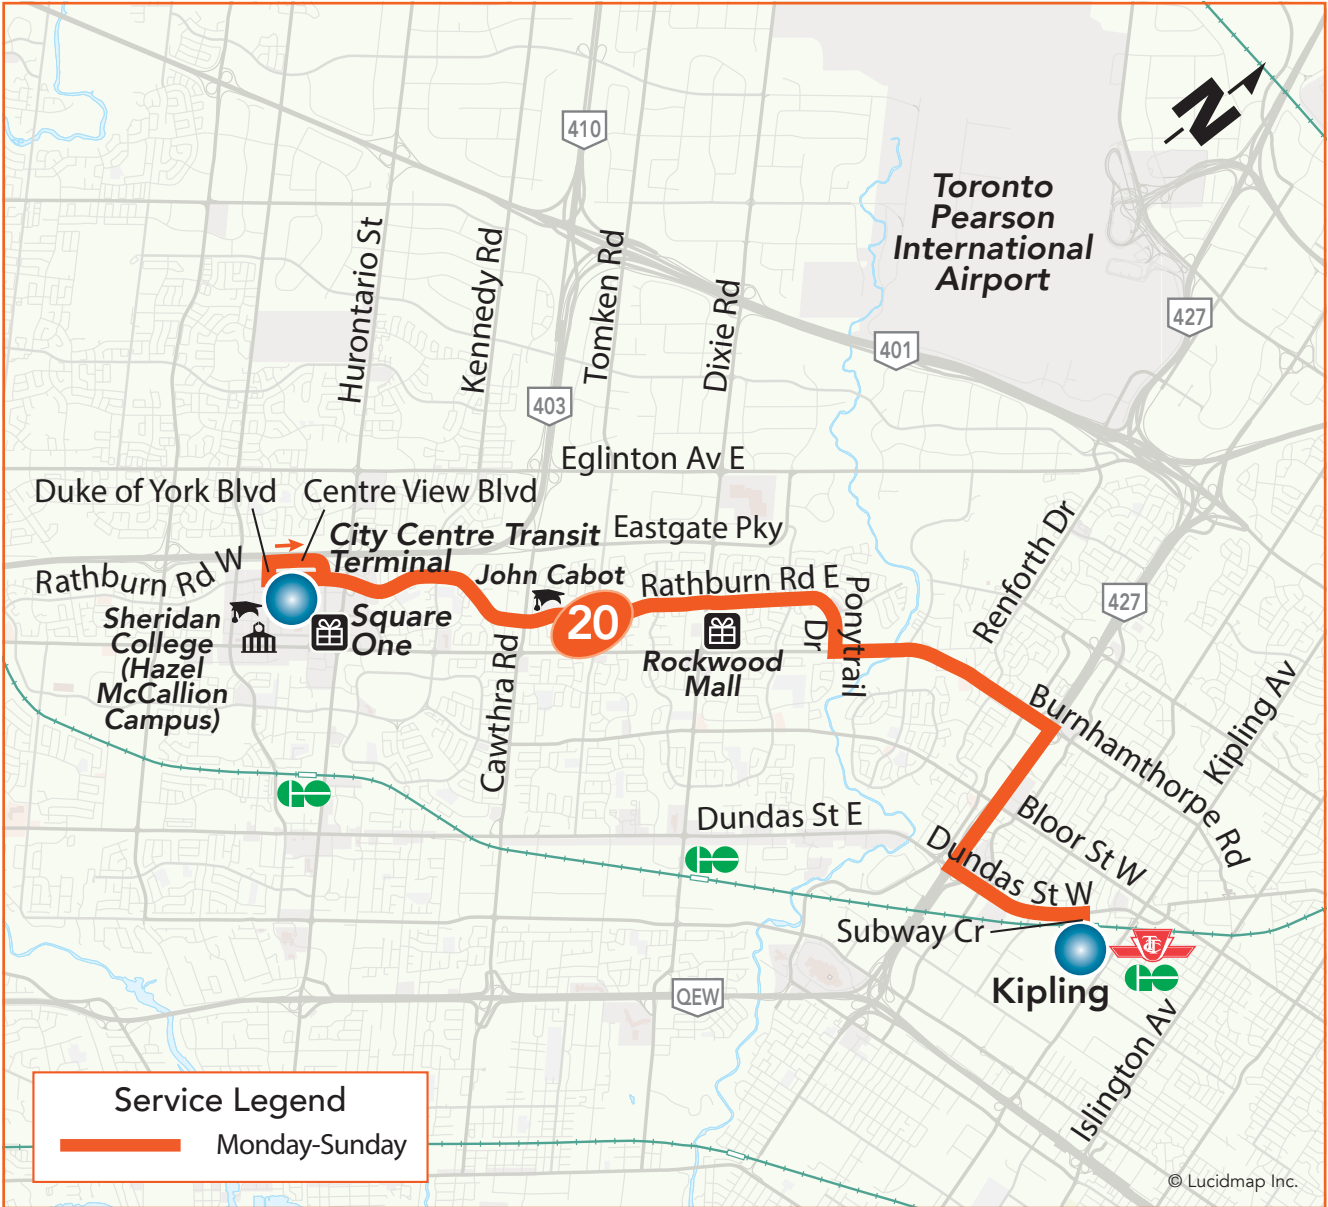

20

Rathburn

Local Route
Monday to Sunday

Eastbound to Kipling Bus Terminal
Westbound to City Centre Transit Terminal

Legend

- Terminal
- Transitway Station
- High School, University or College
- TTC Subway Station
- GO Train Station
- Hospital
- Library
- Community Centre
- Shopping Centre