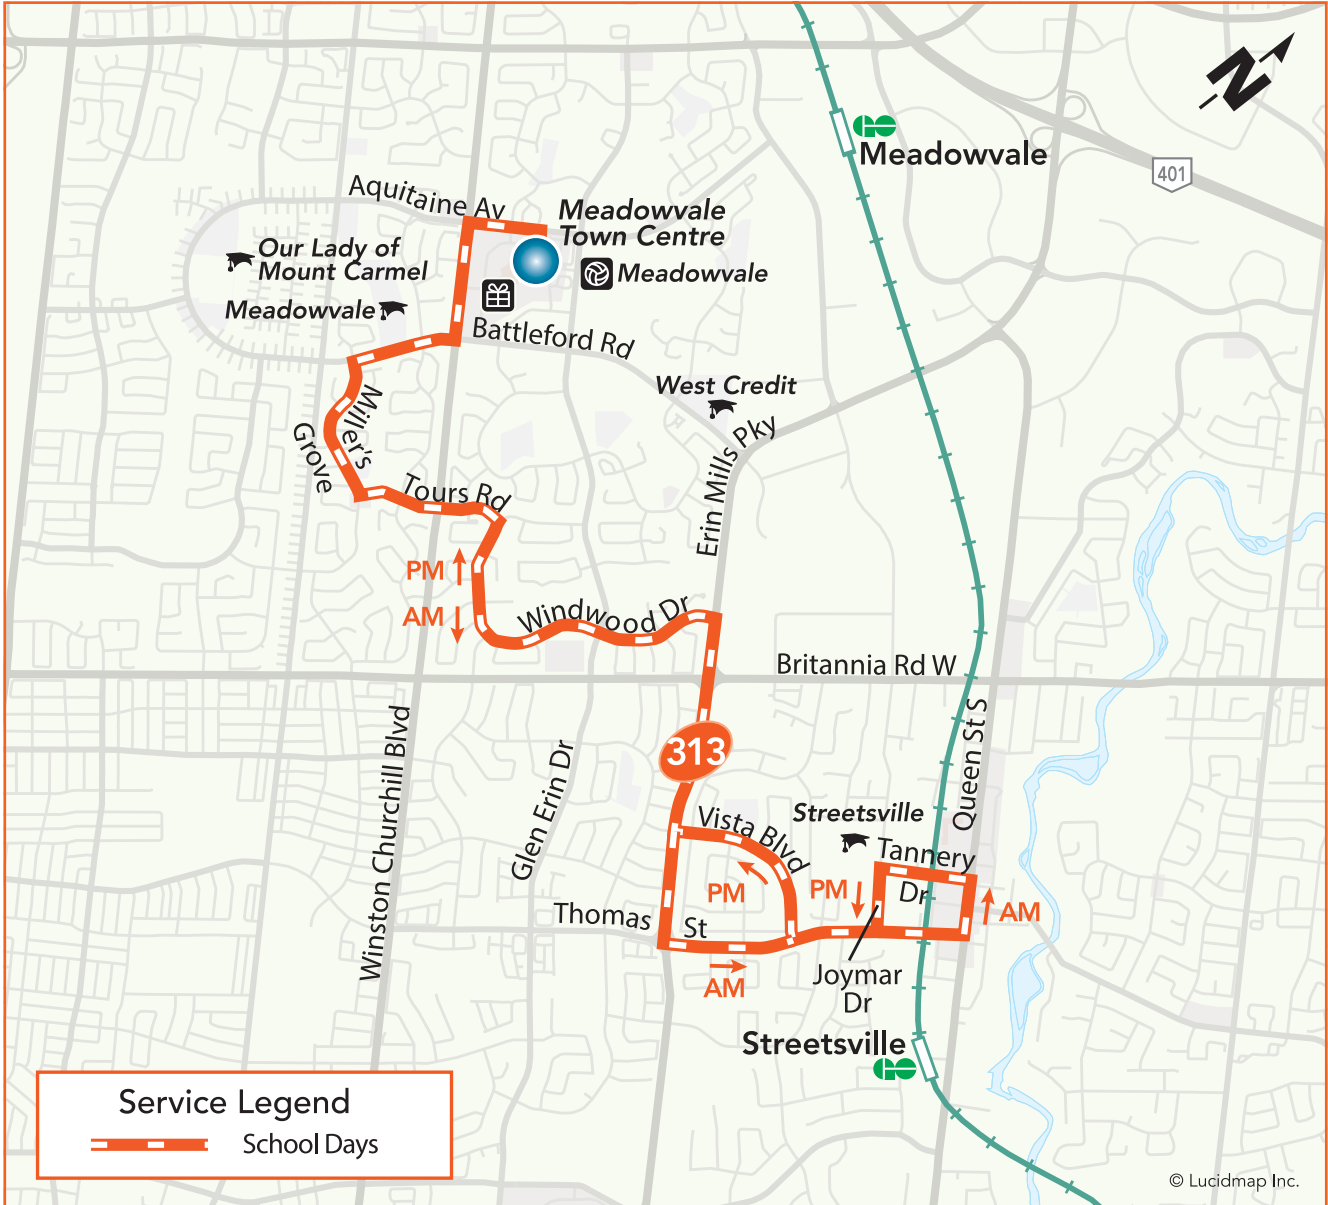

313

Streetsville -Meadowvale

School Route
Monday to Friday

North (PM) to Meadowvale Town Centre
South (AM) to Streetsville Secondary School

Legend

- | | | |
|------------------------------------|--------------------|------------------|
| Terminal | TTC Subway Station | Library |
| Transitway Station | GO Train Station | Community Centre |
| High School, University or College | Hospital | Shopping Centre |