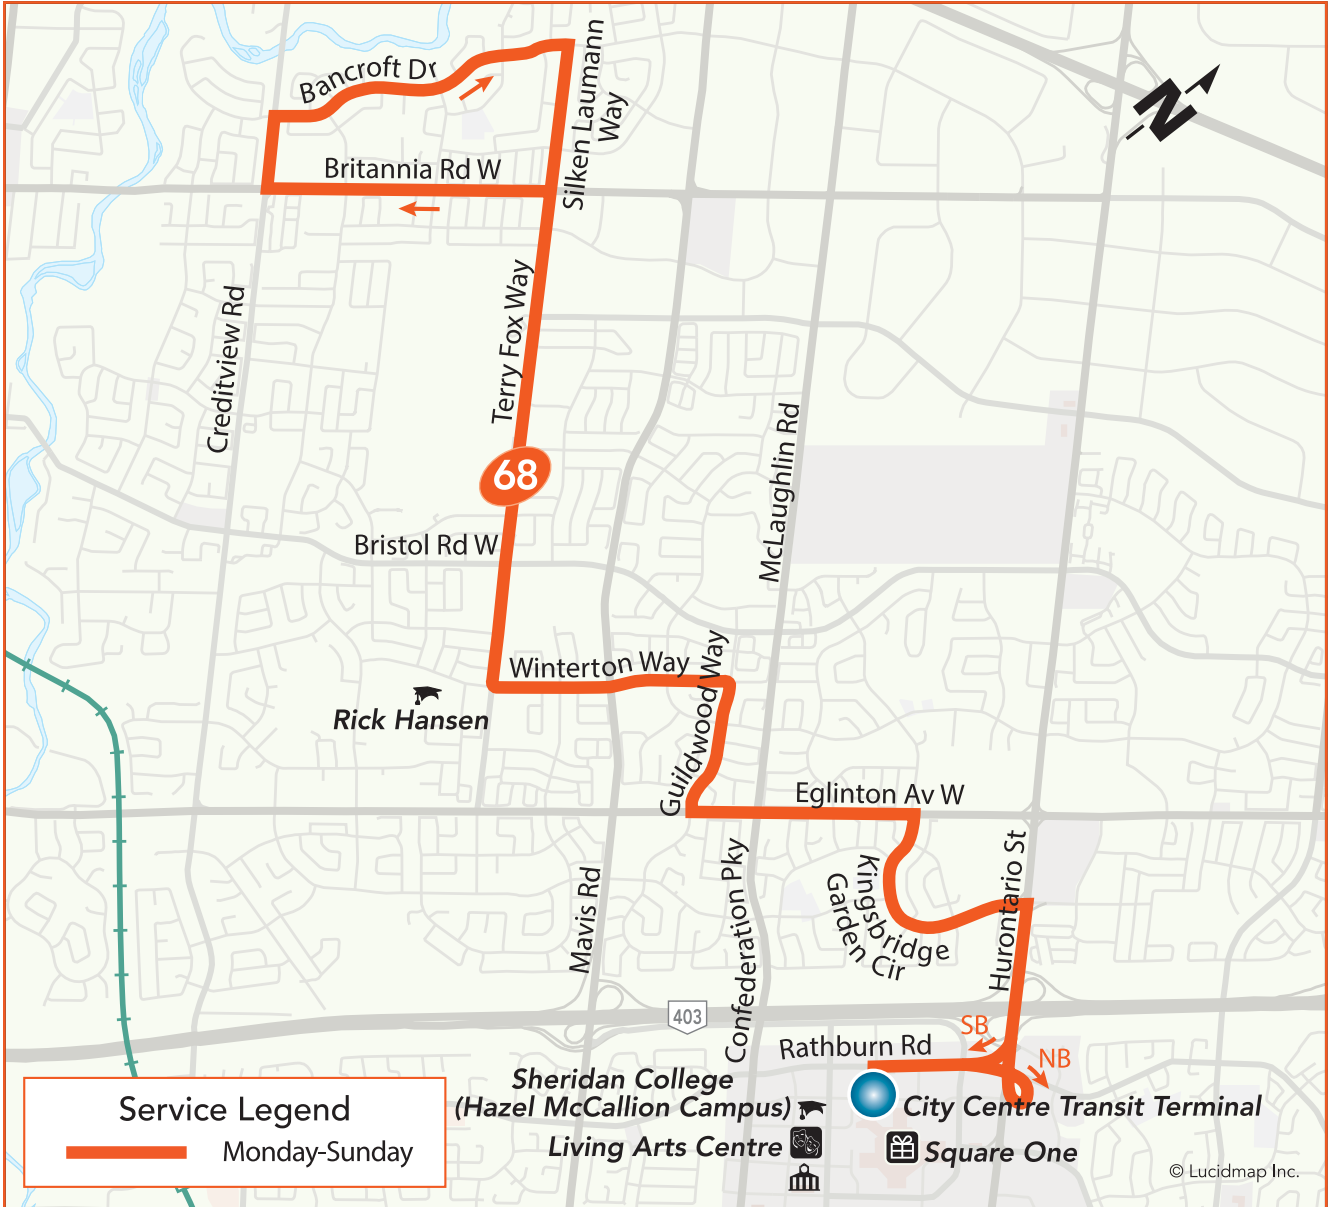

68

Terry Fox

Local Route
Monday to Sunday

Northbound to Bancroft Dr
Southbound to City Centre Transit Terminal

Legend

- | | | |
|------------------------------------|--------------------|------------------|
| Terminal | TTC Subway Station | Library |
| Transitway Station | GO Train Station | Community Centre |
| High School, University or College | Hospital | Shopping Centre |