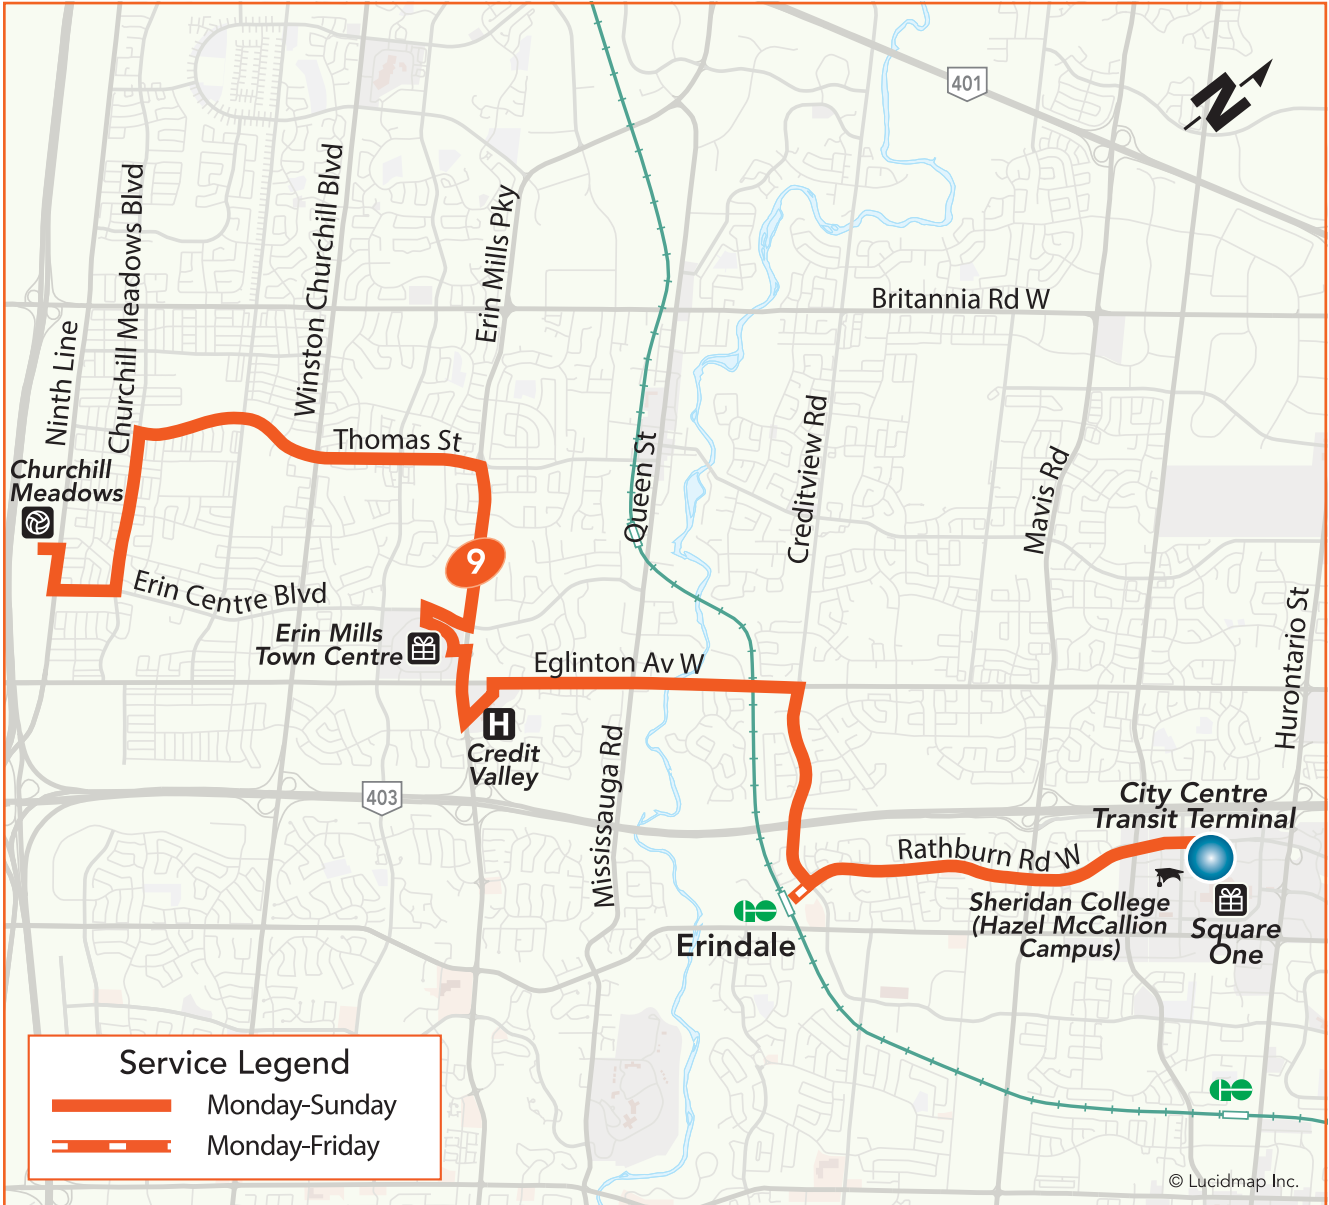

9

Rathburn-Thomas

Local Route
Monday to Sunday

Eastbound to City Centre Transit Terminal
Westbound to Churchill Meadows Community Centre Terminal

Legend

- Terminal
- TTC Subway Station
- Library
- Transitway Station
- GO Train Station
- Community Centre
- High School, University or College
- Hospital
- Shopping Centre