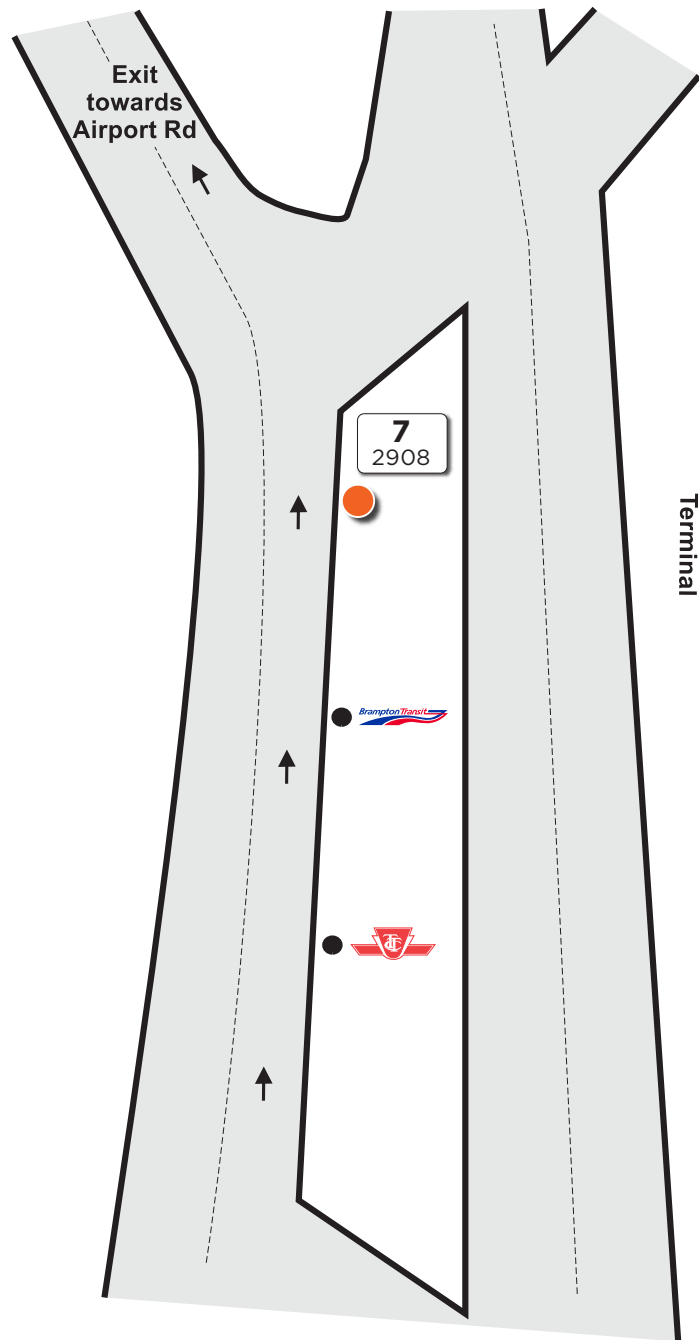

Airport Terminal 1

Map not to scale

Legend

Route # — **7**
Bus stop # — 2908

Bus Stop Marker

Effective: April 29, 2024