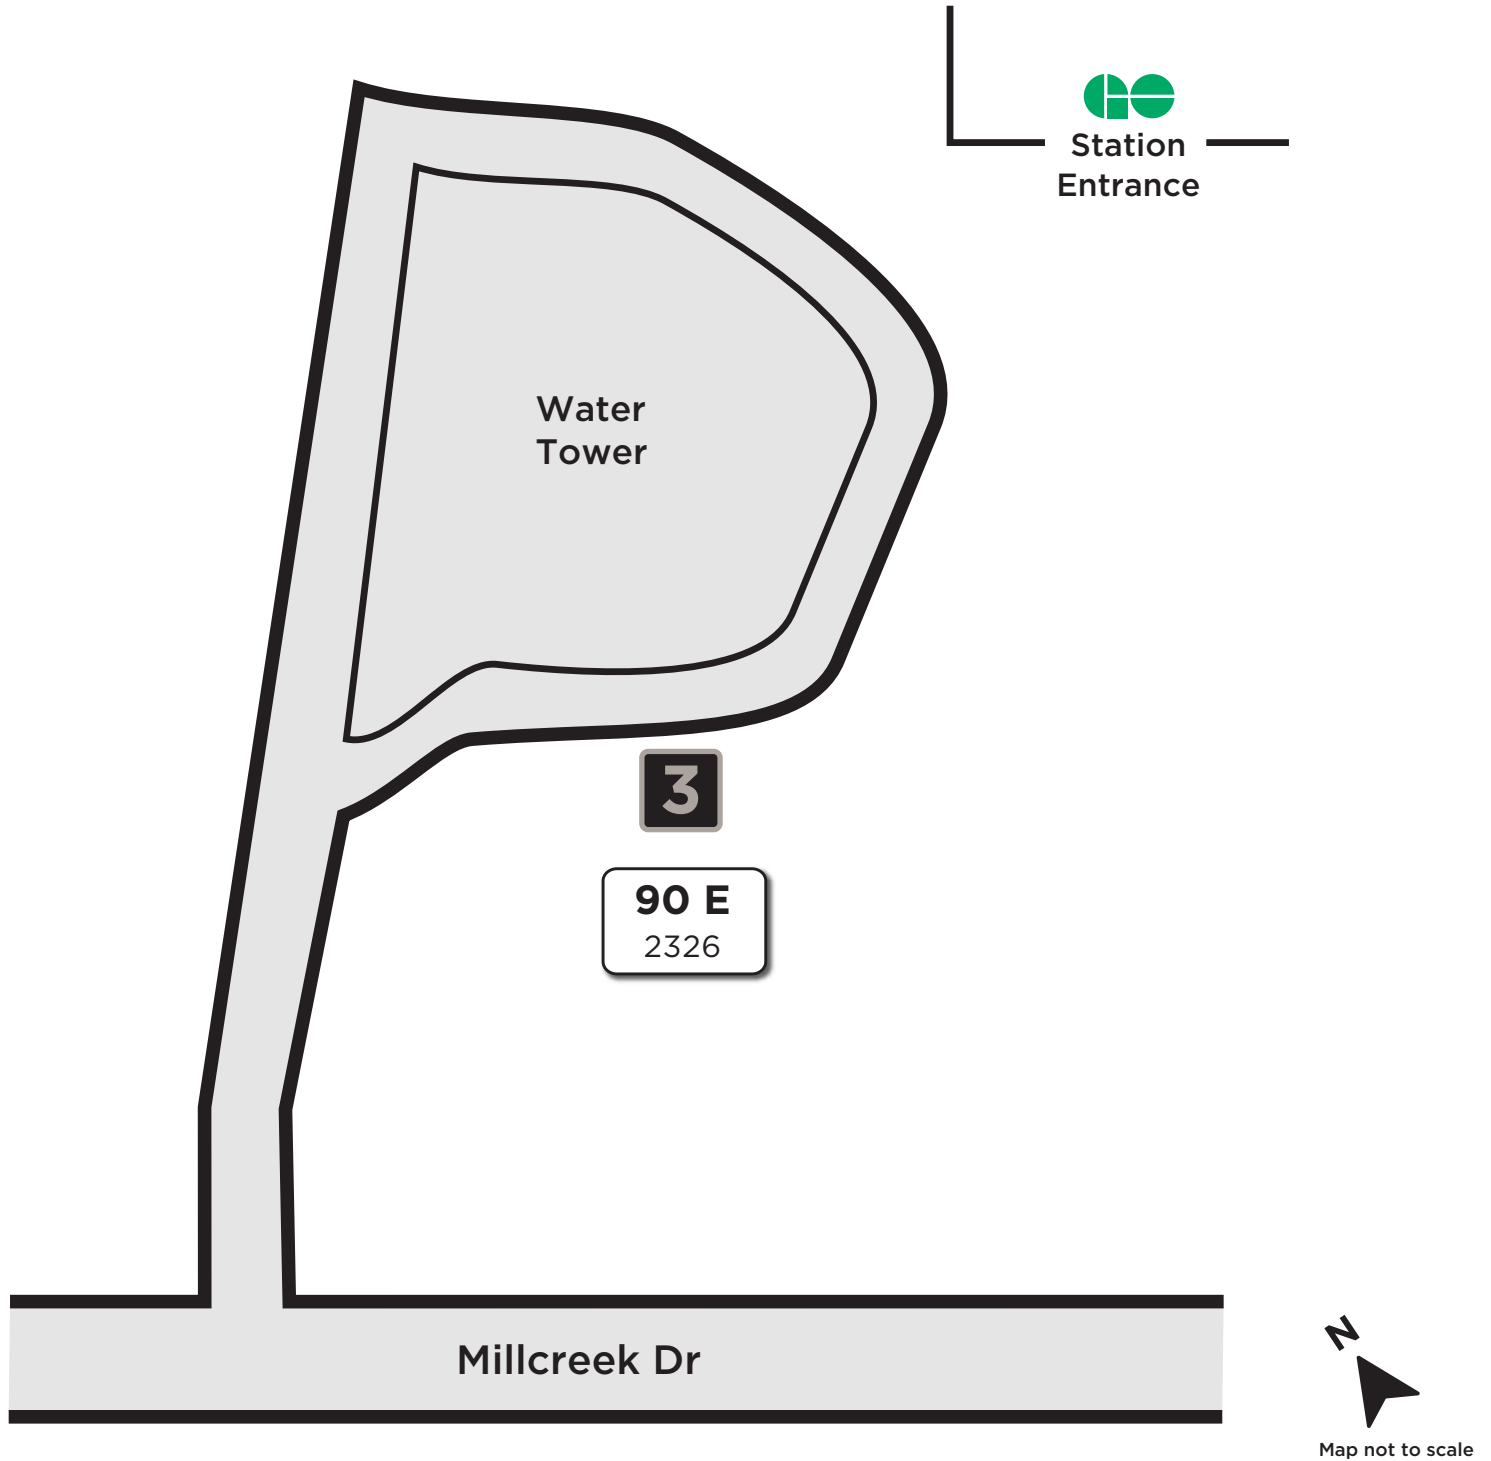

Meadowvale GO

Map not to scale

Legend

Route # — **90 E**
Bus stop # — 2326

Platform Number

3

Effective: April 29, 2024