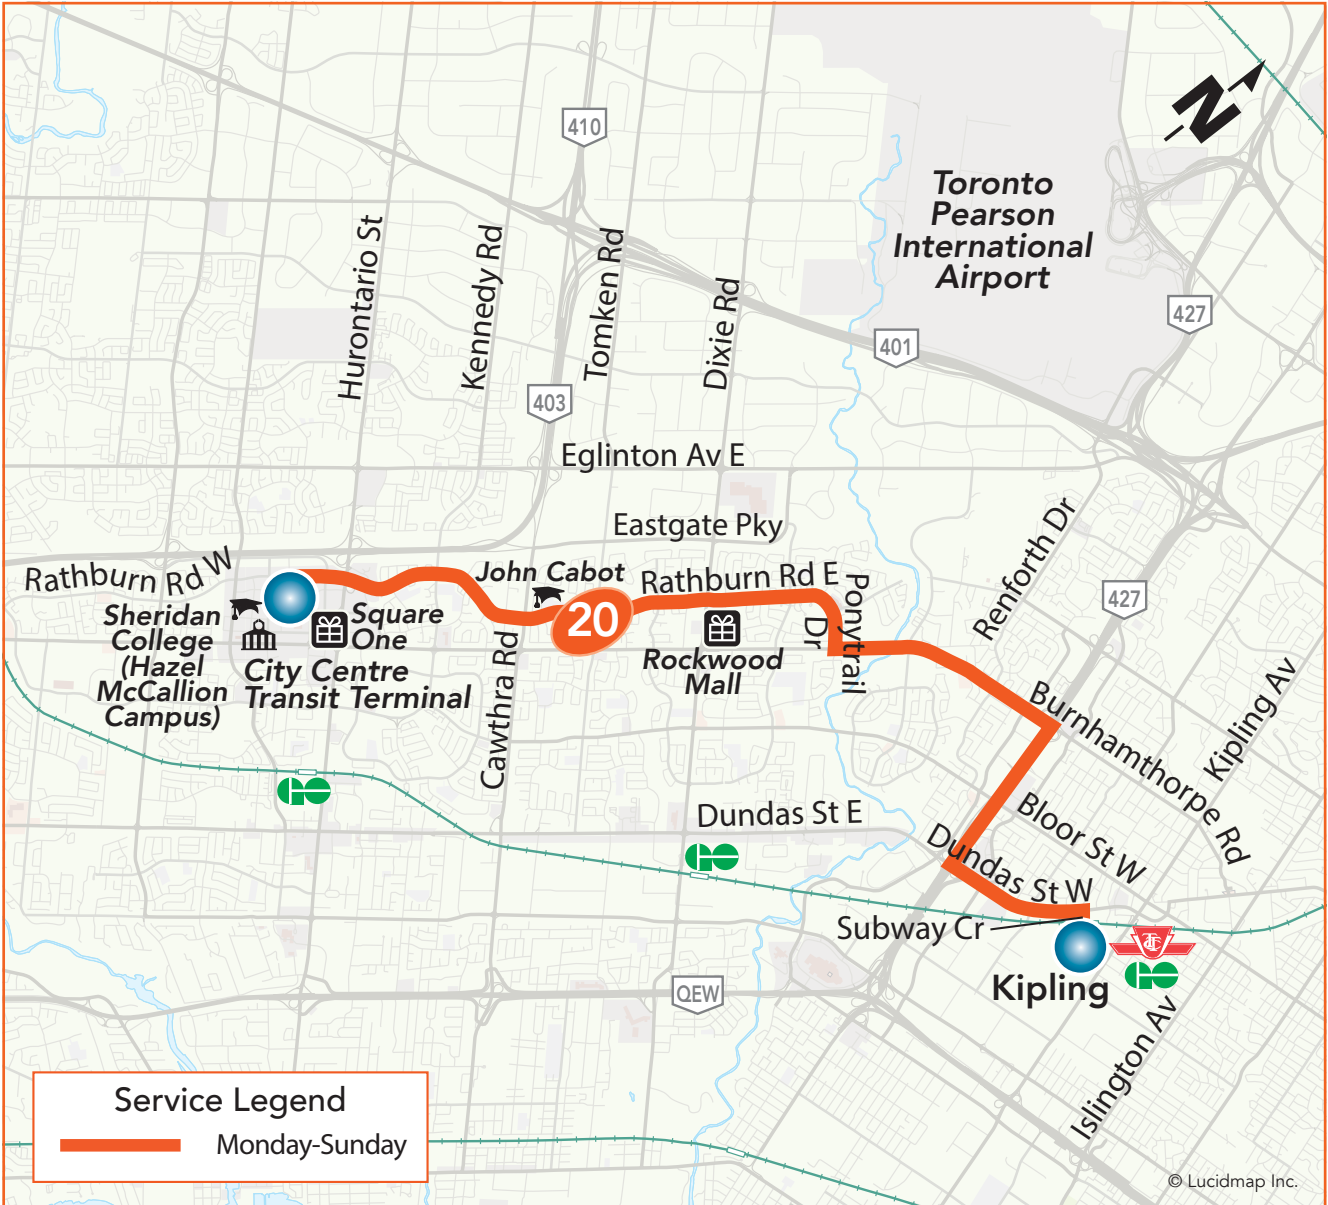

# Rathburn

**Local Route**  
**Monday to Sunday**

**Eastbound to Kipling Bus Terminal**  
**Westbound to City Centre Transit Terminal**

## Legend

- Terminal
- Transitway Station
- High School, University or College
- TTC Subway Station
- GO Train Station
- Hospital
- Library
- Community Centre
- Shopping Centre

Effective: April 29, 2024