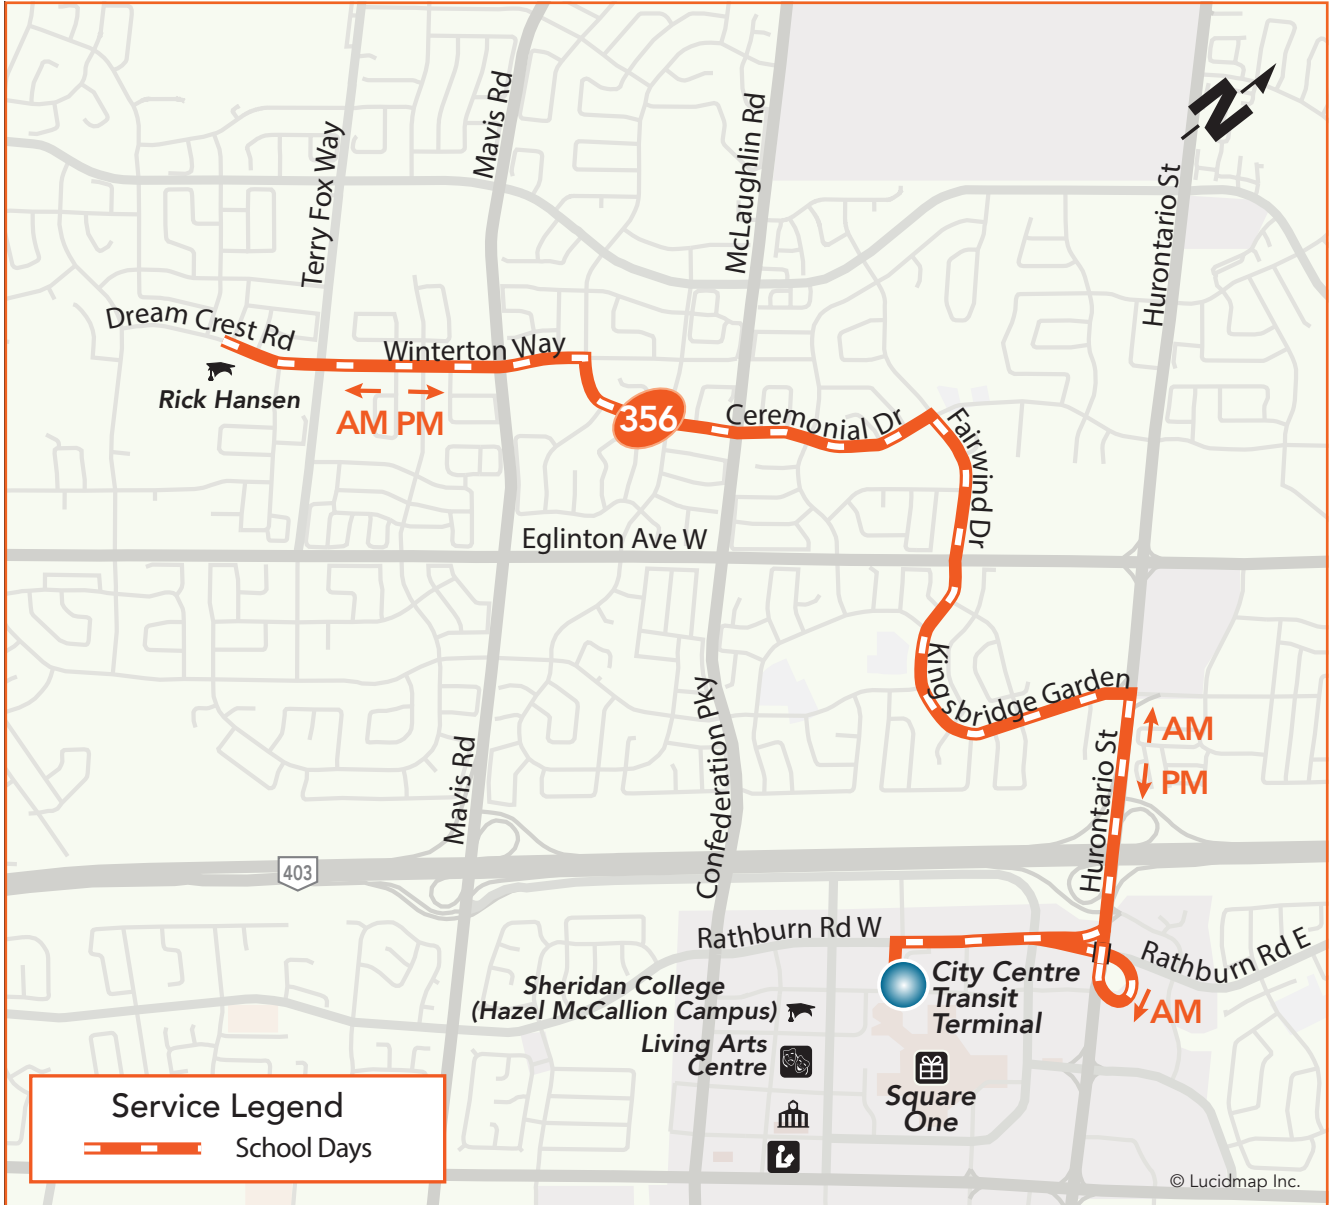

356

Rick Hansen SS

Summer School Route
Monday to Friday

North (AM) to Rick Hansen Secondary School
South (PM) to City Centre Transit Terminal

Legend

- | | | |
|------------------------------------|--------------------|------------------|
| Terminal | TTC Subway Station | Library |
| Transitway Station | GO Train Station | Community Centre |
| High School, University or College | Hospital | Shopping Centre |